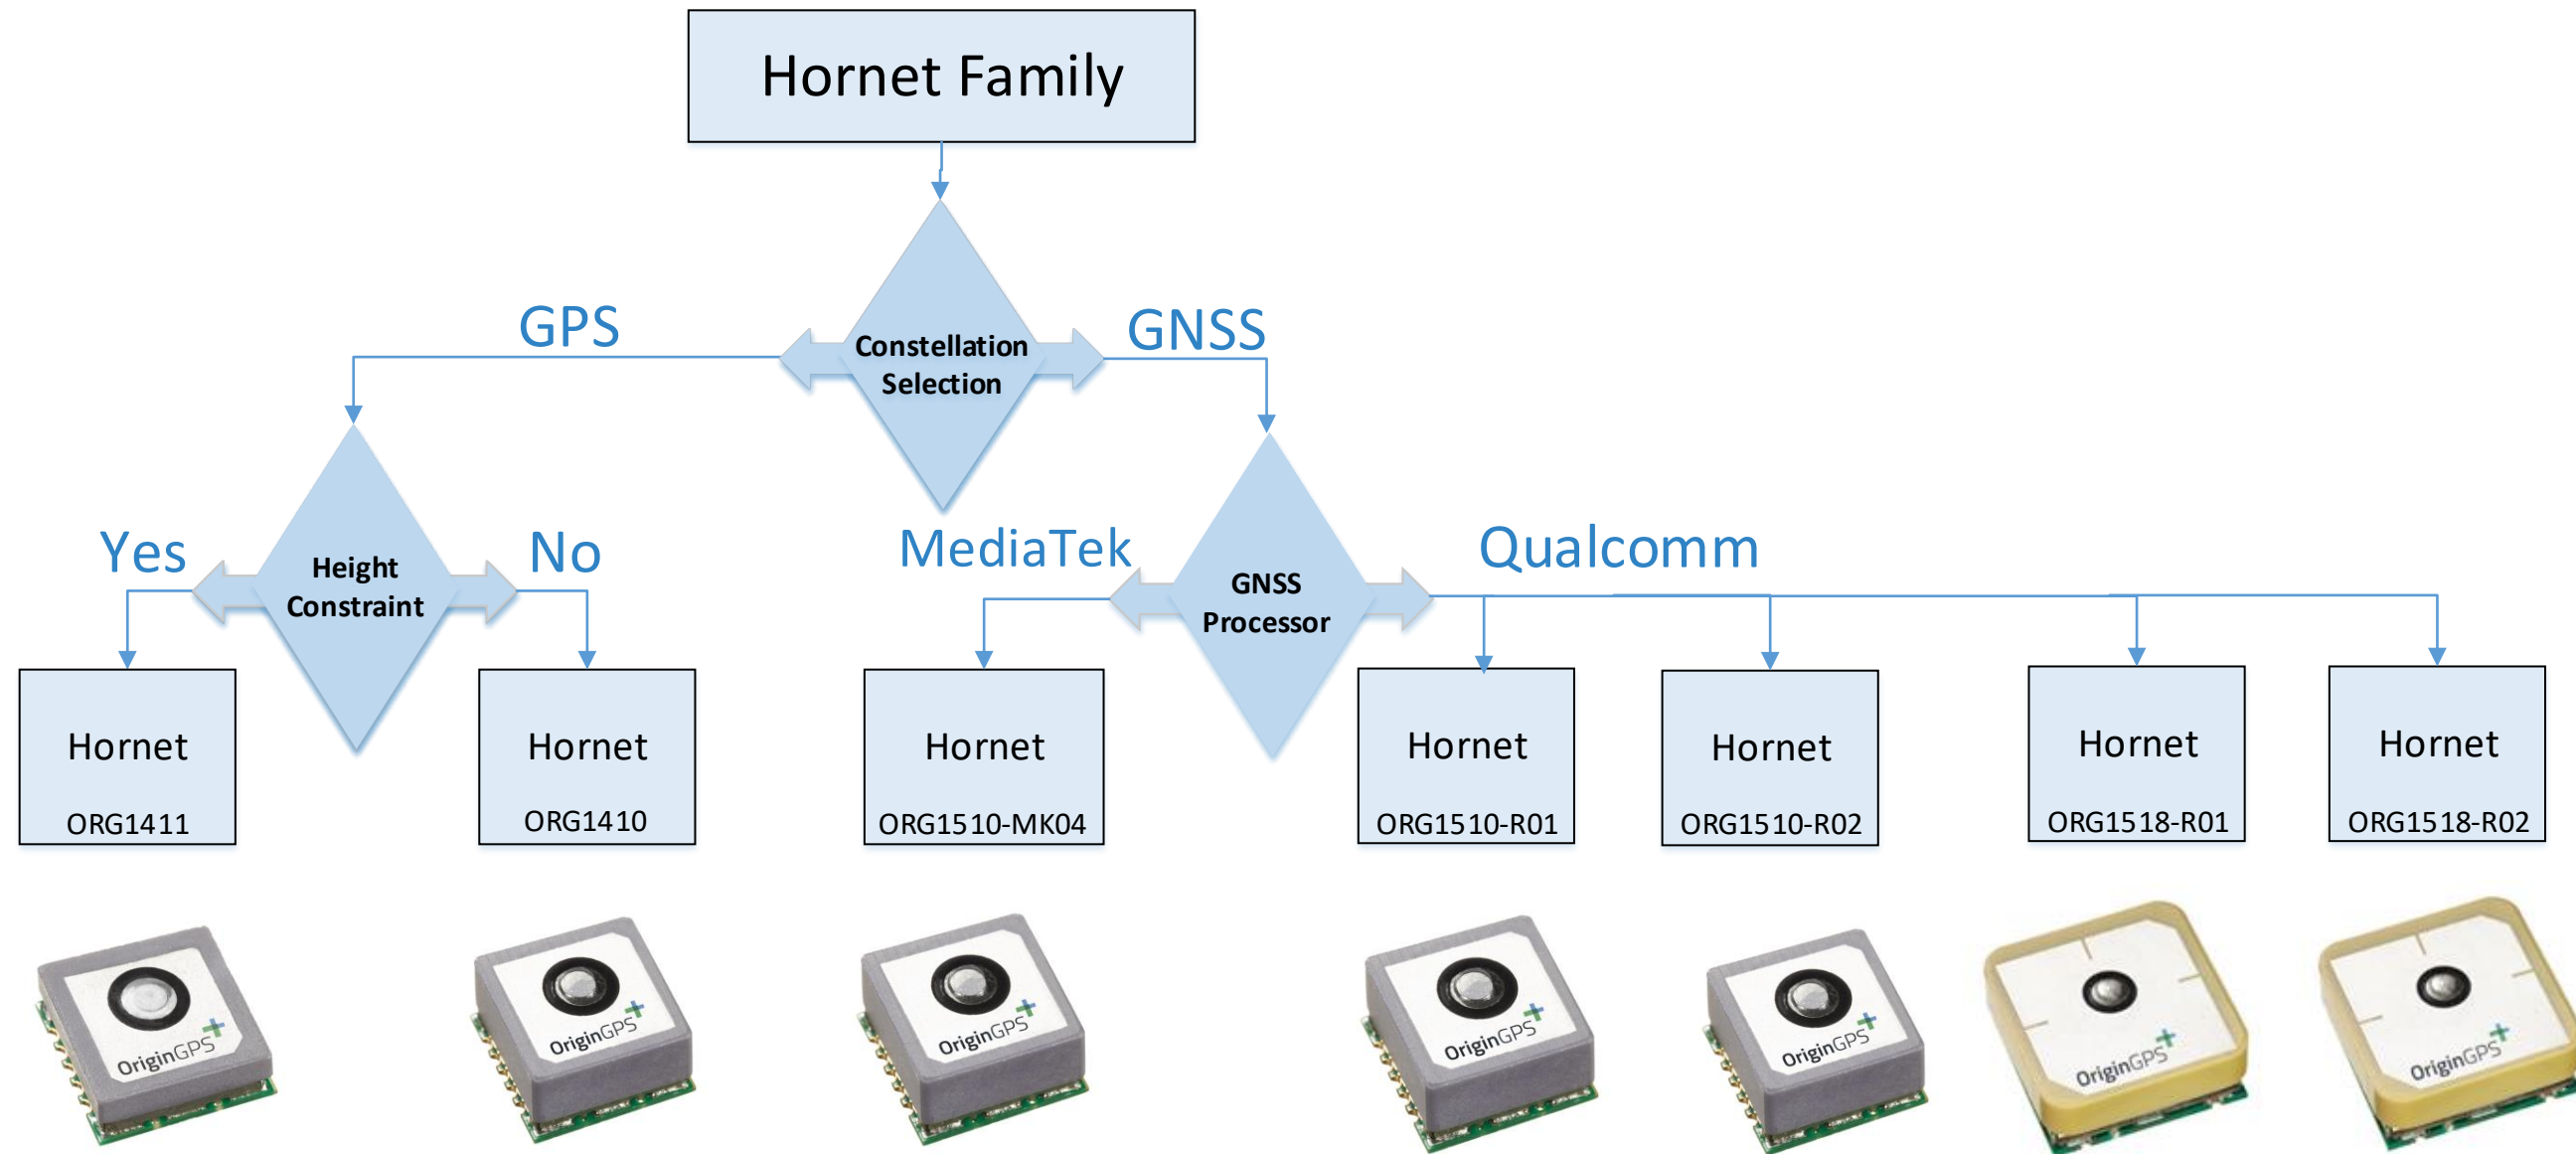

# Choosing the Best OriginGPS Module for You

Receiver with Integrated Antenna

	ORG1411-PM01/04	ORG1410-PM01/04	ORG1510-MK04	ORG1510-R01	ORG1510-R02	ORG1518-R01	ORG1518-R02
<b>P/N:</b>	ORG1411-PM01/04	ORG1410-PM01/04	ORG1510-MK04	ORG1510-R01	ORG1510-R02	ORG1518-R01	ORG1518-R02
<b>Dimensions:</b>	10mm x 10mm	10mm x 10mm	10mm x 10mm	10mm x 10mm	10mm x 10mm	17mm x 17mm	17mm x 17mm
<b>Height (without dome):</b>	3.5mm	5.5mm	6.1mm	5.9mm	5.8mm	6.4mm	6.4mm
<b>Height (with dome):</b>	3.8mm	5.8mm	6.4mm	6.2mm	6.1mm	6.7mm	6.7mm
<b>DC Supply:</b>	1.8/2-5.5V	1.8/2-5.5V	3.3V	1.8V	1.8V	3.3V	3.3V
<b>ROM/Flash:</b>	ROM	ROM	Flash	ROM	Flash	ROM	Flash
<b>Frequency Band:</b>	GPS	GPS	GPS + GLONASS / Beidou / GR*	GPS + GLONASS	GPS + GLONASS / Beidou / GR*	GPS + GLONASS	GPS + GLONASS / Beidou / GR*
<b>Max. Update rate:</b>	5Hz	5Hz	10Hz	5Hz	10Hz	5Hz	10Hz
<b>Accuracy:</b>	<2.5m	<2.5m	<2.5m	<1.5m	<1.5m	<1.5m	<1.5m