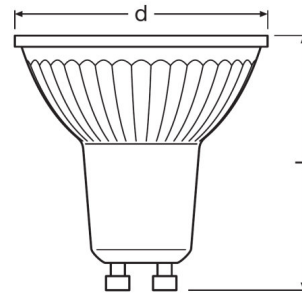

P PAR 16 50 36° 4.6 W/827 GU10 DIM

Product code 4052899957954

| | |
|---|-------------|
|  | GU10 |
|  l [mm] | 55.0 mm |
|  d [mm] | 51.0 mm |
|  h [mm] | – |
| W | 4.60 W |
| lm | 350 lm |
| lm_{90°} | 350 lm |
| lm_{35°C} | – |
| lm_{30°C} | 350 lm |
| lm_{25°C} | – |
| cd | 850 cd |
| K | 2700 K |
| COLOUR | Warm White |
| R_a | ≥80 |
| t [h] | 25000 h |
|  | Yes |
| V | 220...240 V |
| Hz | 50...60 Hz |