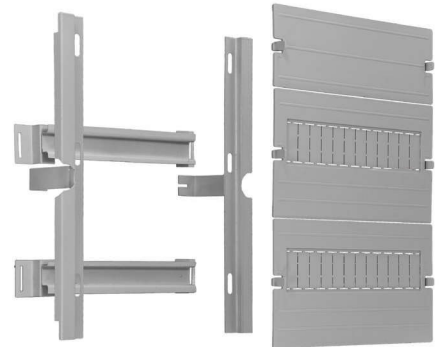

A wide range of hermetic distributing cabinets. Durable! Practical! Spacious!  
Hermetic distribution cabinets are available in five dimensional useful versions.

IP65

Distribution board catalogue no.			A [mm]	B [mm]	C [mm]	D [mm]	E [mm]
Nontransparent door	nontransparent UV resistant door	Transparent door					
C.1600	C.1600UV	C.1600-P	221	311	137	270	174.5
C.1601	C.1601UV	C.1601-P	265	355	152	315	227
C.1602	C.1602UV	C.1602-P	310	410	170	360	245
C.1602H	C.1602UVH		310	410	230	360	245
C.1603	C.1603UV	C.1603-P	410	610	202	564	375
C.1604	C.1604UV	C.1604-P	511	711	253,5	660	472

Note: Offered cabinets are available in a version with key and lock made of plastic

**NEW - C.1602H and C.1602UVH version have bigger depth - 230 mm!**

Additional parameters:

- Housing material: ABS
- Transparent door material: polycarbonate
- Impact resistance for the entire cabinet: IK 10
- UV resistance available as an option for nontransparent door version
- Operating temperature range: -25 ° to +60 °
- Polyurethane gasket

Example of control equipment and accessories installation

## Facing wall, hermetic boxes

C.1600/PM

C.1601/PM

C.1602/PM

C.1603/PM

C.1604/PM

C.16-ZM

For the all IP 65 hermetic distribution cabinets offer we recommend the purchase of a metal lock – catalogue no. C.16-ZM