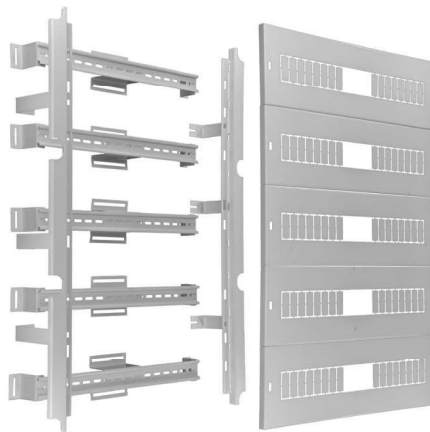

A wide range of hermetic distributing cabinets. Durable! Practical! Spacious!  
Hermetic distribution cabinets are available in five dimensional useful versions.

IP65

Distribution board catalogue no.			A [mm]	B [mm]	C [mm]	D [mm]	E [mm]
Nontransparent door	nontransparent UV resistant door	Transparent door					
C.1600	C.1600UV	C.1600-P	221	311	137	270	174.5
C.1601	C.1601UV	C.1601-P	265	355	152	315	227
C.1602	C.1602UV	C.1602-P	310	410	170	360	245
C.1602H	C.1602UVH		310	410	230	360	245
C.1603	C.1603UV	C.1603-P	410	610	202	564	375
C.1604	C.1604UV	C.1604-P	511	711	253,5	660	472

Example of control equipment and accessories installation

## Facing wall, hermetic boxes

C.1600/PM

C.1601/PM

C.1602/PM

C.1603/PM

C.1604/PM

C.16-ZM

For the all IP 65 hermetic distribution cabinets offer we recommend the purchase of a metal lock – catalogue no. C.16-ZM

In our offer we have fixing packages for all offered distribution cabinets

fixing package catalogue no.	number of modules	fixing packages (masking fixing material - metal)	masking material	cabinet external dimensions [mm]	cabinet catalogue no.		
					nontransparent door	nontransparent UV resistant door	transparent door
C.1600/PM	2 x 8	fixing package for 210 IP 65 hermetic distribution cabinet	metal	221x311x137	C.1600	C.1600UV	C.1600-P
C.1601/PM	2 x 9	fixing package for 260 IP 65 hermetic distribution cabinet	plastic	265x355x152	C.1601	C.1601UV	C.1601-P
C.1602/PM	2 x 12	fixing package for 300 IP 65 hermetic distribution cabinet	plastic	310x410x170	C.1602	C.1602UV	C.1602-P
C.1603/PM	4 x 16	fixing package for 400 IP 65 hermetic distribution cabinet	metal	410x610x202	C.1603	C.1603UV	C.1603-P
C.1604/PM	5 x 20	fixing package for 500 IP 65 hermetic distribution cabinet	metal	511x711x254	C.1604	C.1604UV	C.1604-P