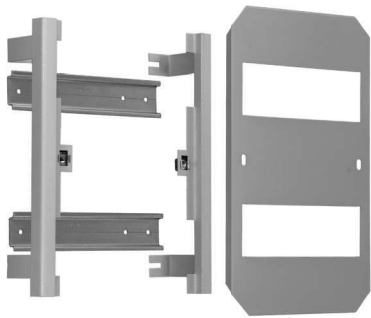

A wide range of hermetic distributing cabinets. Durable! Practical! Spacious!  
Hermetic distribution cabinets are available in five dimensional useful versions.

IP65

Distribution board catalogue no.			A [mm]	B [mm]	C [mm]	D [mm]	E [mm]
Nontransparent door	nontransparent UV resistant door	Transparent door					
C.1600	C.1600UV	C.1600-P	221	311	137	270	174.5
C.1601	C.1601UV	C.1601-P	265	355	152	315	227
C.1602	C.1602UV	C.1602-P	310	410	170	360	245
C.1602H	C.1602UVH		310	410	230	360	245
C.1603	C.1603UV	C.1603-P	410	610	202	564	375
C.1604	C.1604UV	C.1604-P	511	711	253,5	660	472

Note: Offered cabinets are available in a version with key and lock made of plastic

**NEW - C.1602H and C.1602UVH version have bigger depth - 230 mm!**

Additional parameters:

- Housing material: ABS
- Transparent door material: polycarbonate
- Impact resistance for the entire cabinet: IK 10
- UV resistance available as an option for nontransparent door version
- Operating temperature range: -25 ° to +60 °
- Polyurethane gasket

Example of control equipment and accessories installation

## Facing wall, hermetic boxes

C.1600/PM

C.1601/PM

C.1602/PM

C.1603/PM

C.1604/PM

C.16-ZM

For the all IP 65 hermetic distribution cabinets offer we recommend the purchase of a metal lock – catalogue no. C.16-ZM