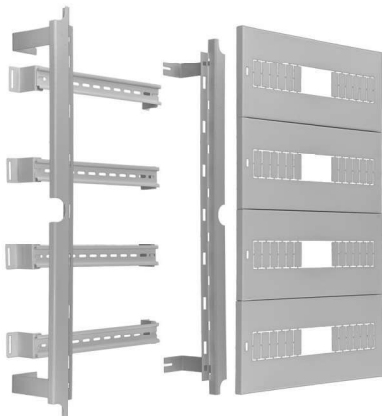

A wide range of hermetic distributing cabinets. Durable! Practical! Spacious!  
Hermetic distribution cabinets are available in five dimensional useful versions.

IP65

Distribution board catalogue no.			A [mm]	B [mm]	C [mm]	D [mm]	E [mm]
Nontransparent door	nontransparent UV resistant door	Transparent door					
C.1600	C.1600UV	C.1600-P	221	311	137	270	174.5
C.1601	C.1601UV	C.1601-P	265	355	152	315	227
C.1602	C.1602UV	C.1602-P	310	410	170	360	245
C.1602H	C.1602UVH		310	410	230	360	245
C.1603	C.1603UV	C.1603-P	410	610	202	564	375
C.1604	C.1604UV	C.1604-P	511	711	253,5	660	472

## Facing wall, hermetic boxes

C.1600/PM

C.1601/PM

C.1602/PM

C.1603/PM

C.1604/PM

C.16-ZM

For the all IP 65 hermetic distribution cabinets offer we recommend the purchase of a metal lock – catalogue no. C.16-ZM

In our offer we have fixing packages for all offered distribution cabinets

fixing package catalogue no.	number of modules	fixing packages (masking fixing material - metal)	masking material	cabinet external dimensions [mm]	cabinet catalogue no.		
					nontransparent door	nontransparent UV resistant door	transparent door
C.1600/PM	2 x 8	fixing package for 210 IP 65 hermetic distribution cabinet	metal	221x311x137	C.1600	C.1600UV	C.1600-P
C.1601/PM	2 x 9	fixing package for 260 IP 65 hermetic distribution cabinet	plastic	265x355x152	C.1601	C.1601UV	C.1601-P
C.1602/PM	2 x 12	fixing package for 300 IP 65 hermetic distribution cabinet	plastic	310x410x170	C.1602	C.1602UV	C.1602-P
C.1603/PM	4 x 16	fixing package for 400 IP 65 hermetic distribution cabinet	metal	410x610x202	C.1603	C.1603UV	C.1603-P
C.1604/PM	5 x 20	fixing package for 500 IP 65 hermetic distribution cabinet	metal	511x711x254	C.1604	C.1604UV	C.1604-P