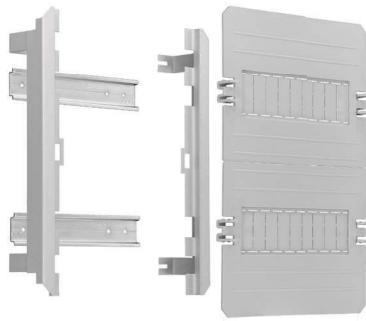

A wide range of hermetic distributing cabinets. Durable! Practical! Spacious!  
Hermetic distribution cabinets are available in five dimensional useful versions.

IP65

Distribution board catalogue no.			A [mm]	B [mm]	C [mm]	D [mm]	E [mm]
Nontransparent door	nontransparent UV resistant door	Transparent door					
C.1600	C.1600UV	C.1600-P	221	311	137	270	174.5
C.1601	C.1601UV	C.1601-P	265	355	152	315	227
C.1602	C.1602UV	C.1602-P	310	410	170	360	245
C.1602H	C.1602UVH		310	410	230	360	245
C.1603	C.1603UV	C.1603-P	410	610	202	564	375
C.1604	C.1604UV	C.1604-P	511	711	253,5	660	472

Note: Offered cabinets are available in a version with key and lock made of plastic

**NEW - C.1602H and C.1602UVH version have bigger depth - 230 mm!**

Additional parameters:

- Housing material: ABS
- Transparent door material: polycarbonate
- Impact resistance for the entire cabinet: IK 10
- UV resistance available as an option for nontransparent door version
- Operating temperature range: -25 ° to +60 °
- Polyurethane gasket

Example of control equipment and accessories installation

## Facing wall, hermetic boxes

C.1600/PM

C.1601/PM

C.1602/PM

C.1603/PM

C.1604/PM

C.16-ZM

For the all IP 65 hermetic distribution cabinets offer we recommend the purchase of a metal lock – catalogue no. C.16-ZM