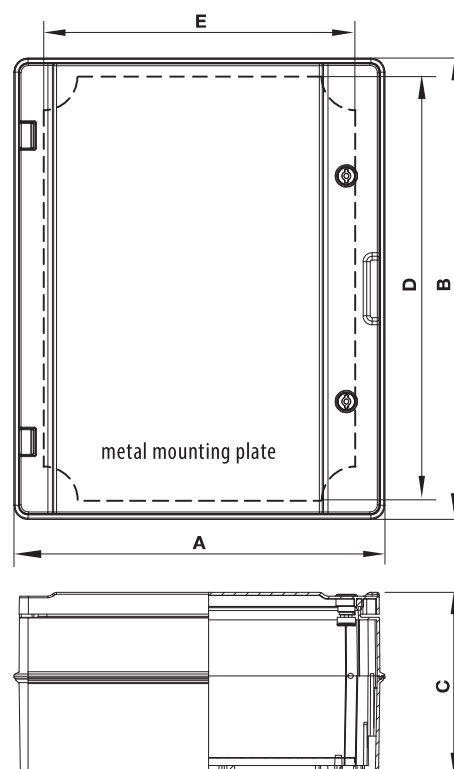

Example of control equipment and accessories installation