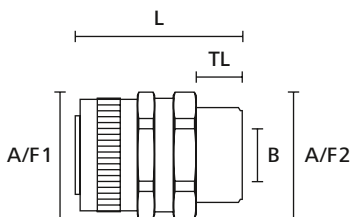

#### Features and Benefits

- Two-part fitting of shell and body with external thread
- External thread swivels about main body
- Provides tight, reliable hold of conduit
- Can be secured with locknut

HeloGuard SC-SM Swivel External Thread.

<b>MATERIAL</b>	Nickel Plated Brass (NPB)
<b>Operating Temperature</b>	-100 °C to +300 °C

HF ✓

RoHS ✓

HeloGuard fitting, straight with swivel external thread

TYPE	Nominal Ø	Thread Size	Min. Bore Size (B)	Length (L)	A/F Body (A/F1)	A/F Thread (A/F2)	Thread Length (TL)	Pack Cont.	Colour	Article-No.
SC10-SM-M12	10	M12	5.6	30.2	13	13	8.0	10 pcs.	Metal (ML)	166-30400
SC10-SM-PG7	10	PG7	5.6	30.2	13	13	8.0	10 pcs.	Metal (ML)	166-30410
SC12-SM-M16	12	M16	8.5	32.2	17	17	8.0	10 pcs.	Metal (ML)	166-30401
SC12-SM-PG9	12	PG9	8.5	32.2	17	17	8.0	10 pcs.	Metal (ML)	166-30411
SC16-SM-M16	16	M16	11.5	34.2	20	20	10.0	10 pcs.	Metal (ML)	166-30402
SC16-SM-M20	16	M20	11.5	34.2	20	22	10.0	10 pcs.	Metal (ML)	166-30403
SC16-SM-PG11	16	PG11	11.5	34.2	20	22	10.0	10 pcs.	Metal (ML)	166-30412
SC20-SM-M20	20	M20	15.3	35.5	24	24	10.0	10 pcs.	Metal (ML)	166-30404
SC20-SM-PG13	20	PG13.5	15.3	35.5	24	24	10.0	10 pcs.	Metal (ML)	166-30413
SC20-SM-PG16	20	PG16	15.3	35.5	24	24	10.0	10 pcs.	Metal (ML)	166-30414
SC25-SM-M25	25	M25	19.1	43.7	29	29	12.0	10 pcs.	Metal (ML)	166-30405
SC25-SM-PG21	25	PG21	19.1	43.7	29	29	12.0	10 pcs.	Metal (ML)	166-30415
SC32-SM-M32	32	M32	26.2	48.0	38	38	13.0	2 pcs.	Metal (ML)	166-30406
SC32-SM-PG29	32	PG29	26.2	48.0	38	38	13.0	2 pcs.	Metal (ML)	166-30416
SC40-SM-M40	40	M40	34.2	51.2	48	48	14.0	2 pcs.	Metal (ML)	166-30407
SC40-SM-PG36	40	PG36	34.2	51.2	48	48	14.0	2 pcs.	Metal (ML)	166-30417
SC50-SM-M50	50	M50	44.8	54.2	58	58	15.0	1 pcs.	Metal (ML)	166-30408
SC50-SM-PG42	50	PG42	44.8	54.2	58	58	15.0	1 pcs.	Metal (ML)	166-30418
SC63-SM-M63	63	M63	54.5	63.2	70	70	18.0	1 pcs.	Metal (ML)	166-30409

All dimensions in mm. Subject to technical changes.

Minimum Order Quantity (MOQ) may differ from package content.