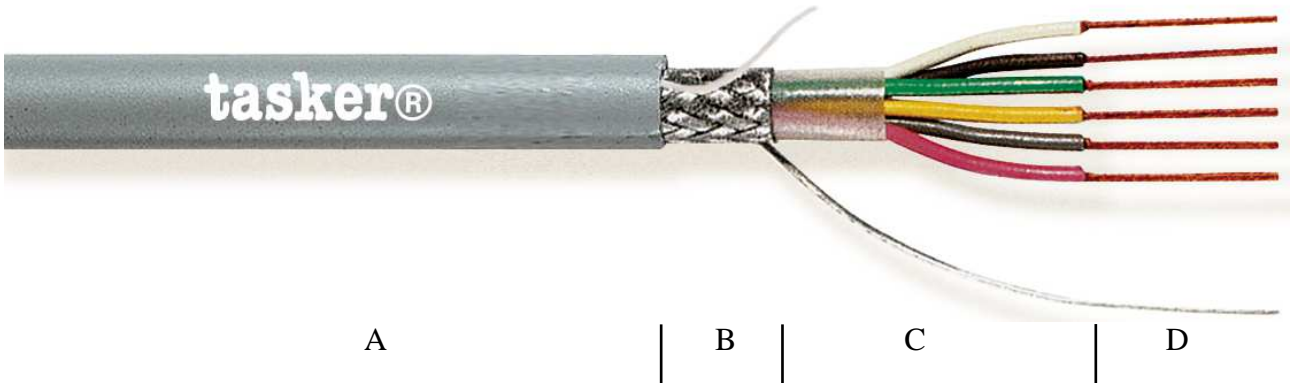

Technical Datasheet

tasker® C241 – 2x0,14 mm² - LiYCY Cable

CATEGORY Shielded Cable for Data (See Data Network Catalogue)

APPLICATIONS Data transmissions and electronics

NOTE The picture don't represent the real number of conductors

- A:** Grey Soft **PVC** Sheath. Outer cable diam. Ø 3,80 (±0,20) mm.
- B:** Braided Shielding O.F.C. Tinned Copper covering 85% + Drain Wire
- C:** Cores Insulation with Soft **PVC**. Core diam. Ø 1,10 (±0,20) mm.
Color Code DIN 47100 Standards: White, Brown.
- D:** Stranded with waste filler between conductors and wrapped with Mylar Tape.
Stranded O.F.C. Red Copper, formation 18x0,10 mm.
Nom. Cross section 2x0,14 mm².