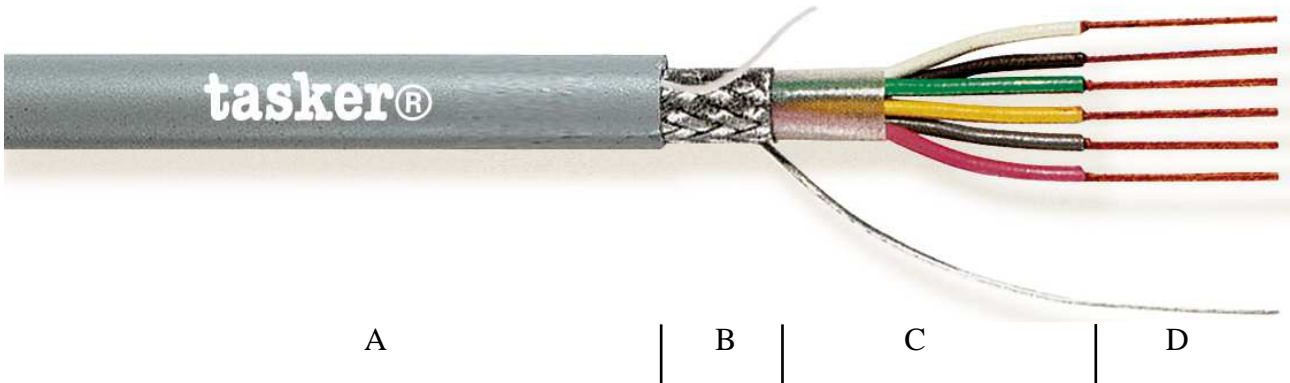

Technical Datasheet

tasker® C243 – 4x0,14 mm² - LiYCY Cable

CATEGORY Shielded Cable for Data (See Data Network Catalogue)

APPLICATIONS Data transmissions and electronics

NOTE The picture don't represent the real number of conductors

- A:** Grey Soft **PVC** Sheath. Outer cable diam. Ø 4,50 (±0,20) mm.
- B:** Braided Shielding O.F.C. Tinned Copper covering 85% + Drain Wire
- C:** Cores Insulation with Soft **PVC**. Core diam. Ø 1,10 (±0,20) mm.
Color Code DIN 47100 Standards: White, Brown, Green, Yellow.
Stranded with waste filler between conductors and wrapped with Mylar Tape.
- D:** Stranded O.F.C. Red Copper, formation 18x0,10 mm.
Nom. Cross section 4x0,14 mm².