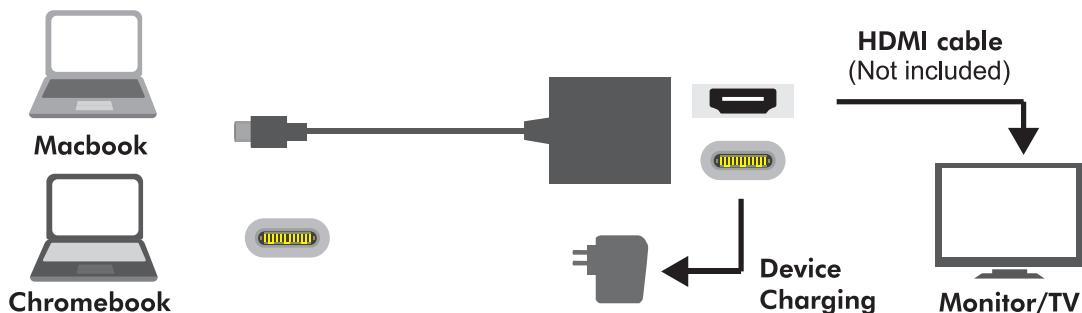

LogiLink®

USB-C™ to HDMI Charging Adapter

Art. No.: UA0257

The USB-C™ to HDMI Charging Adapter lets you connect to your MacBook with a USB-C™ port to an HDMI display, while also connecting to a USB-C™ to charging cable at the same time.

This adapter allows you to mirror your MacBook or Chromebook display to your HDMI-enabled TV or display in up UHD 4K2K (3840x2160) at 30Hz.

Simply connect the adapter to the USB-C™ port on your MacBook or Chromebook, and then to your TV or projector via an HDMI cable; it supports both video and audio output.

You can also connect a charging cable to the USB-C™ port to charge your MacBook or Google Chromebook or any other USB-C™ supported devices.

Features:

- » Supports USB-C™ input and HDMI output
- » Supports DisplayPort 1.2 Alt-mode
- » Supports HDMI resolution up to 4K x 2K @30Hz
- » Supports both video and audio output
- » USB-C™ female port supports USB Power Delivery Profile 4 up to 60W (20V/3A)
- » Supports simultaneous charging to your MacBook or Google Chromebook, or any other USB-C™ supported devices
- » Easy to use and carry