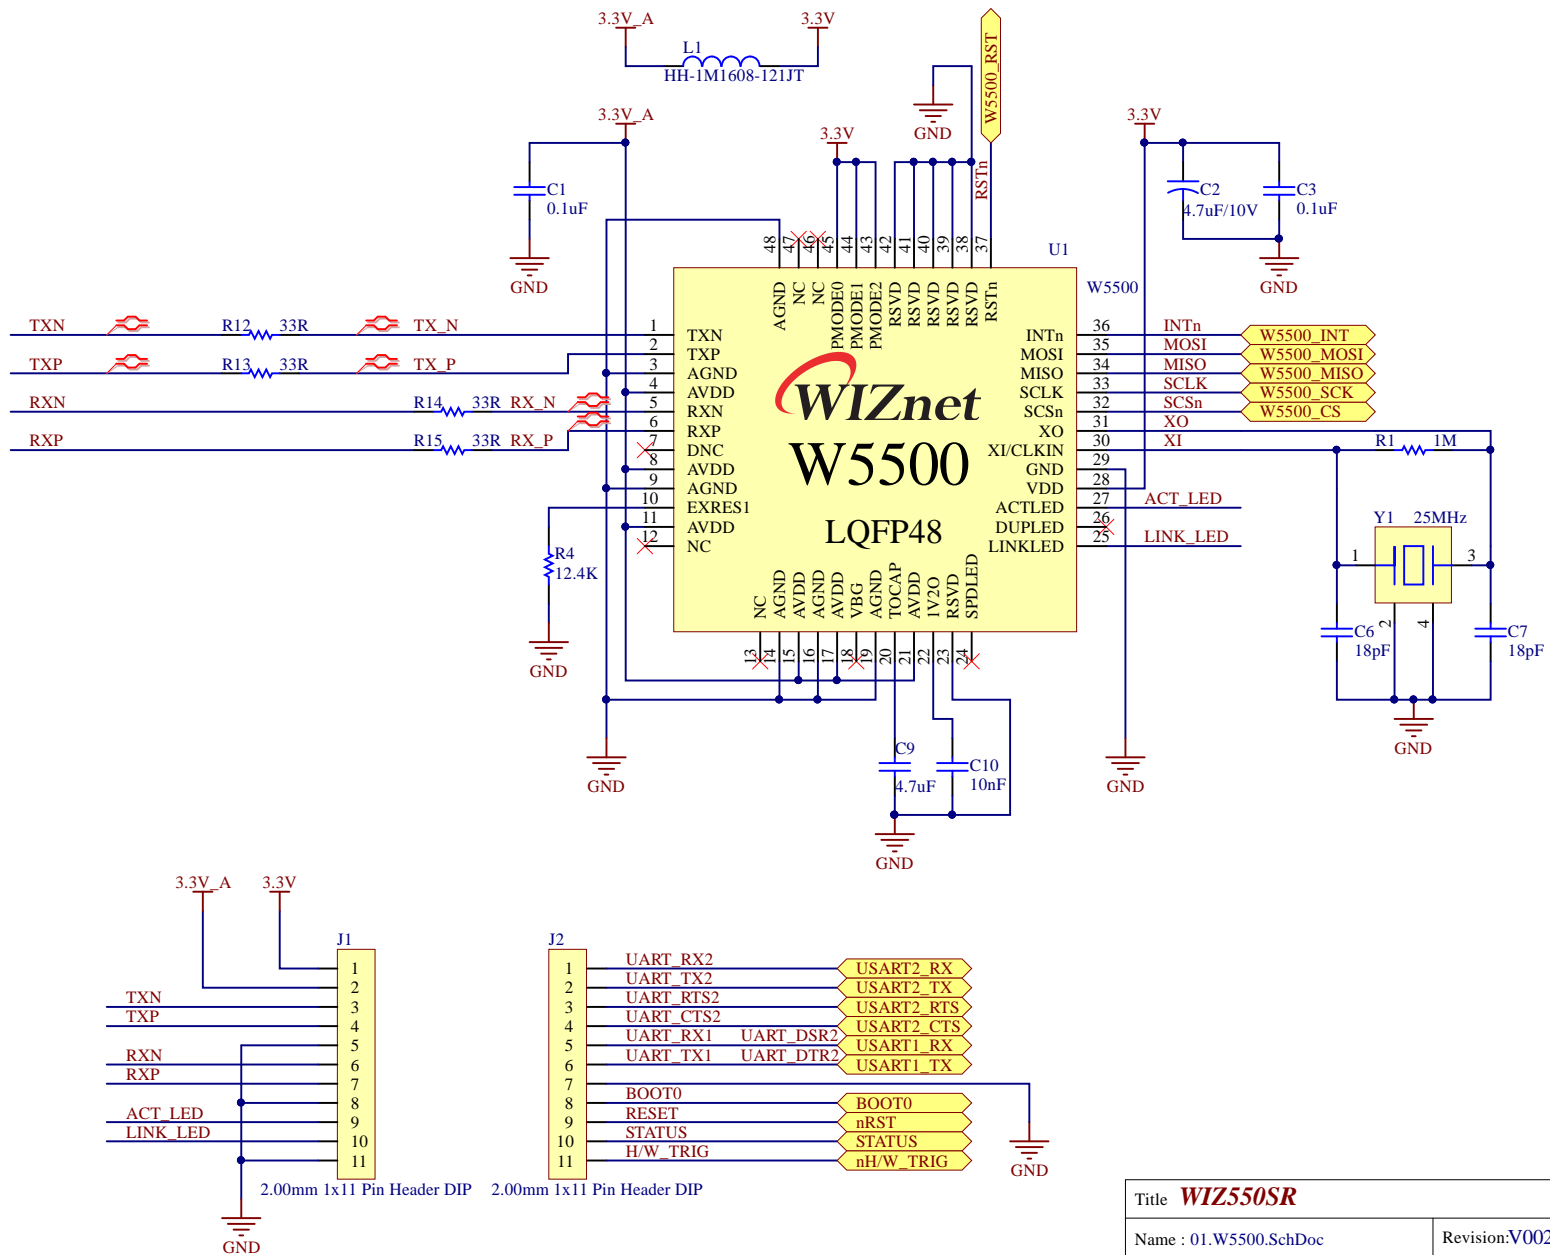

WIZ550SR Block Diagram

Title WIZ550SR		WIZnet Co., Ltd. 5F, Humax Village Hwangseaul-ro, Bundang-gu Seongnam-si, Gyeonggi-do South Korea	Cannot open file C:\Users\Public\Documents\Altium\AD14\Templates\IOP_IoT logo.png
Name : 00.Block Diagram.SchDoc	Revision:V1.0		
Date: 2016-05-23	Sheet 0 of 2		
Team: Team Wiki	Drawn By: Scott		

Title WIZ550SR		WIZnet Co., Ltd. 5F, Humax Village Hwangseaul-ro, Bundang-gu Seongnam-si, Gyeonggi-do South Korea	Cannot open file C:\Users\Public\Docum ents\Altium\AD14\Tem plates\IOP_IoT logo.png
Name : 01.W5500.SchDoc	Revision:V002		
Date: 2016-05-23	Sheet 1 of 2		
Team: Team Wiki	Drawn By: Scott		