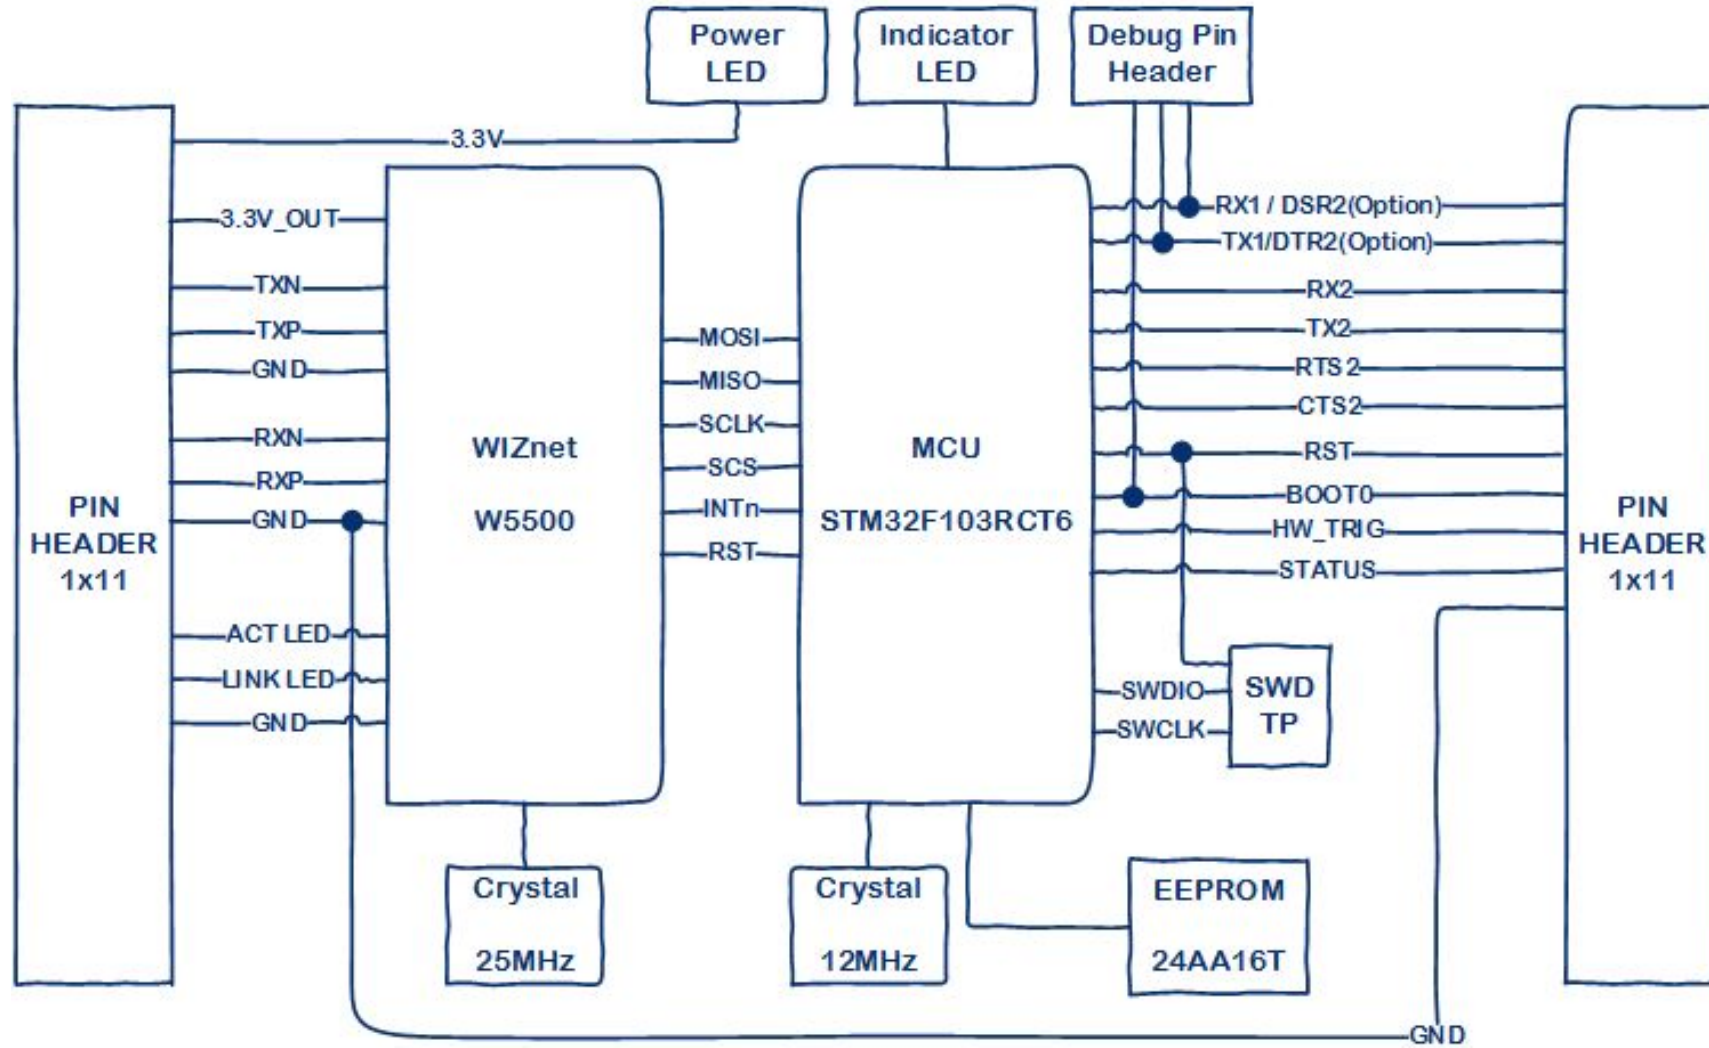

WIZ550SR Block Diagram

Title WIZ550SR		WIZnet Co., Ltd. 5F, Humax Village Hwangseaul-ro, Bundang-gu Seongnam-si, Gyeonggi-do South Korea	Cannot open file C:\Users\Public\Documents\Altium\AD14\Templates\IOP_IoT logo.png
Name : 00.Block Diagram.SchDoc	Revision:V1.0		
Date: 2016-05-23	Sheet 0 of 2		
Team: Team Wiki	Drawn By: Scott		