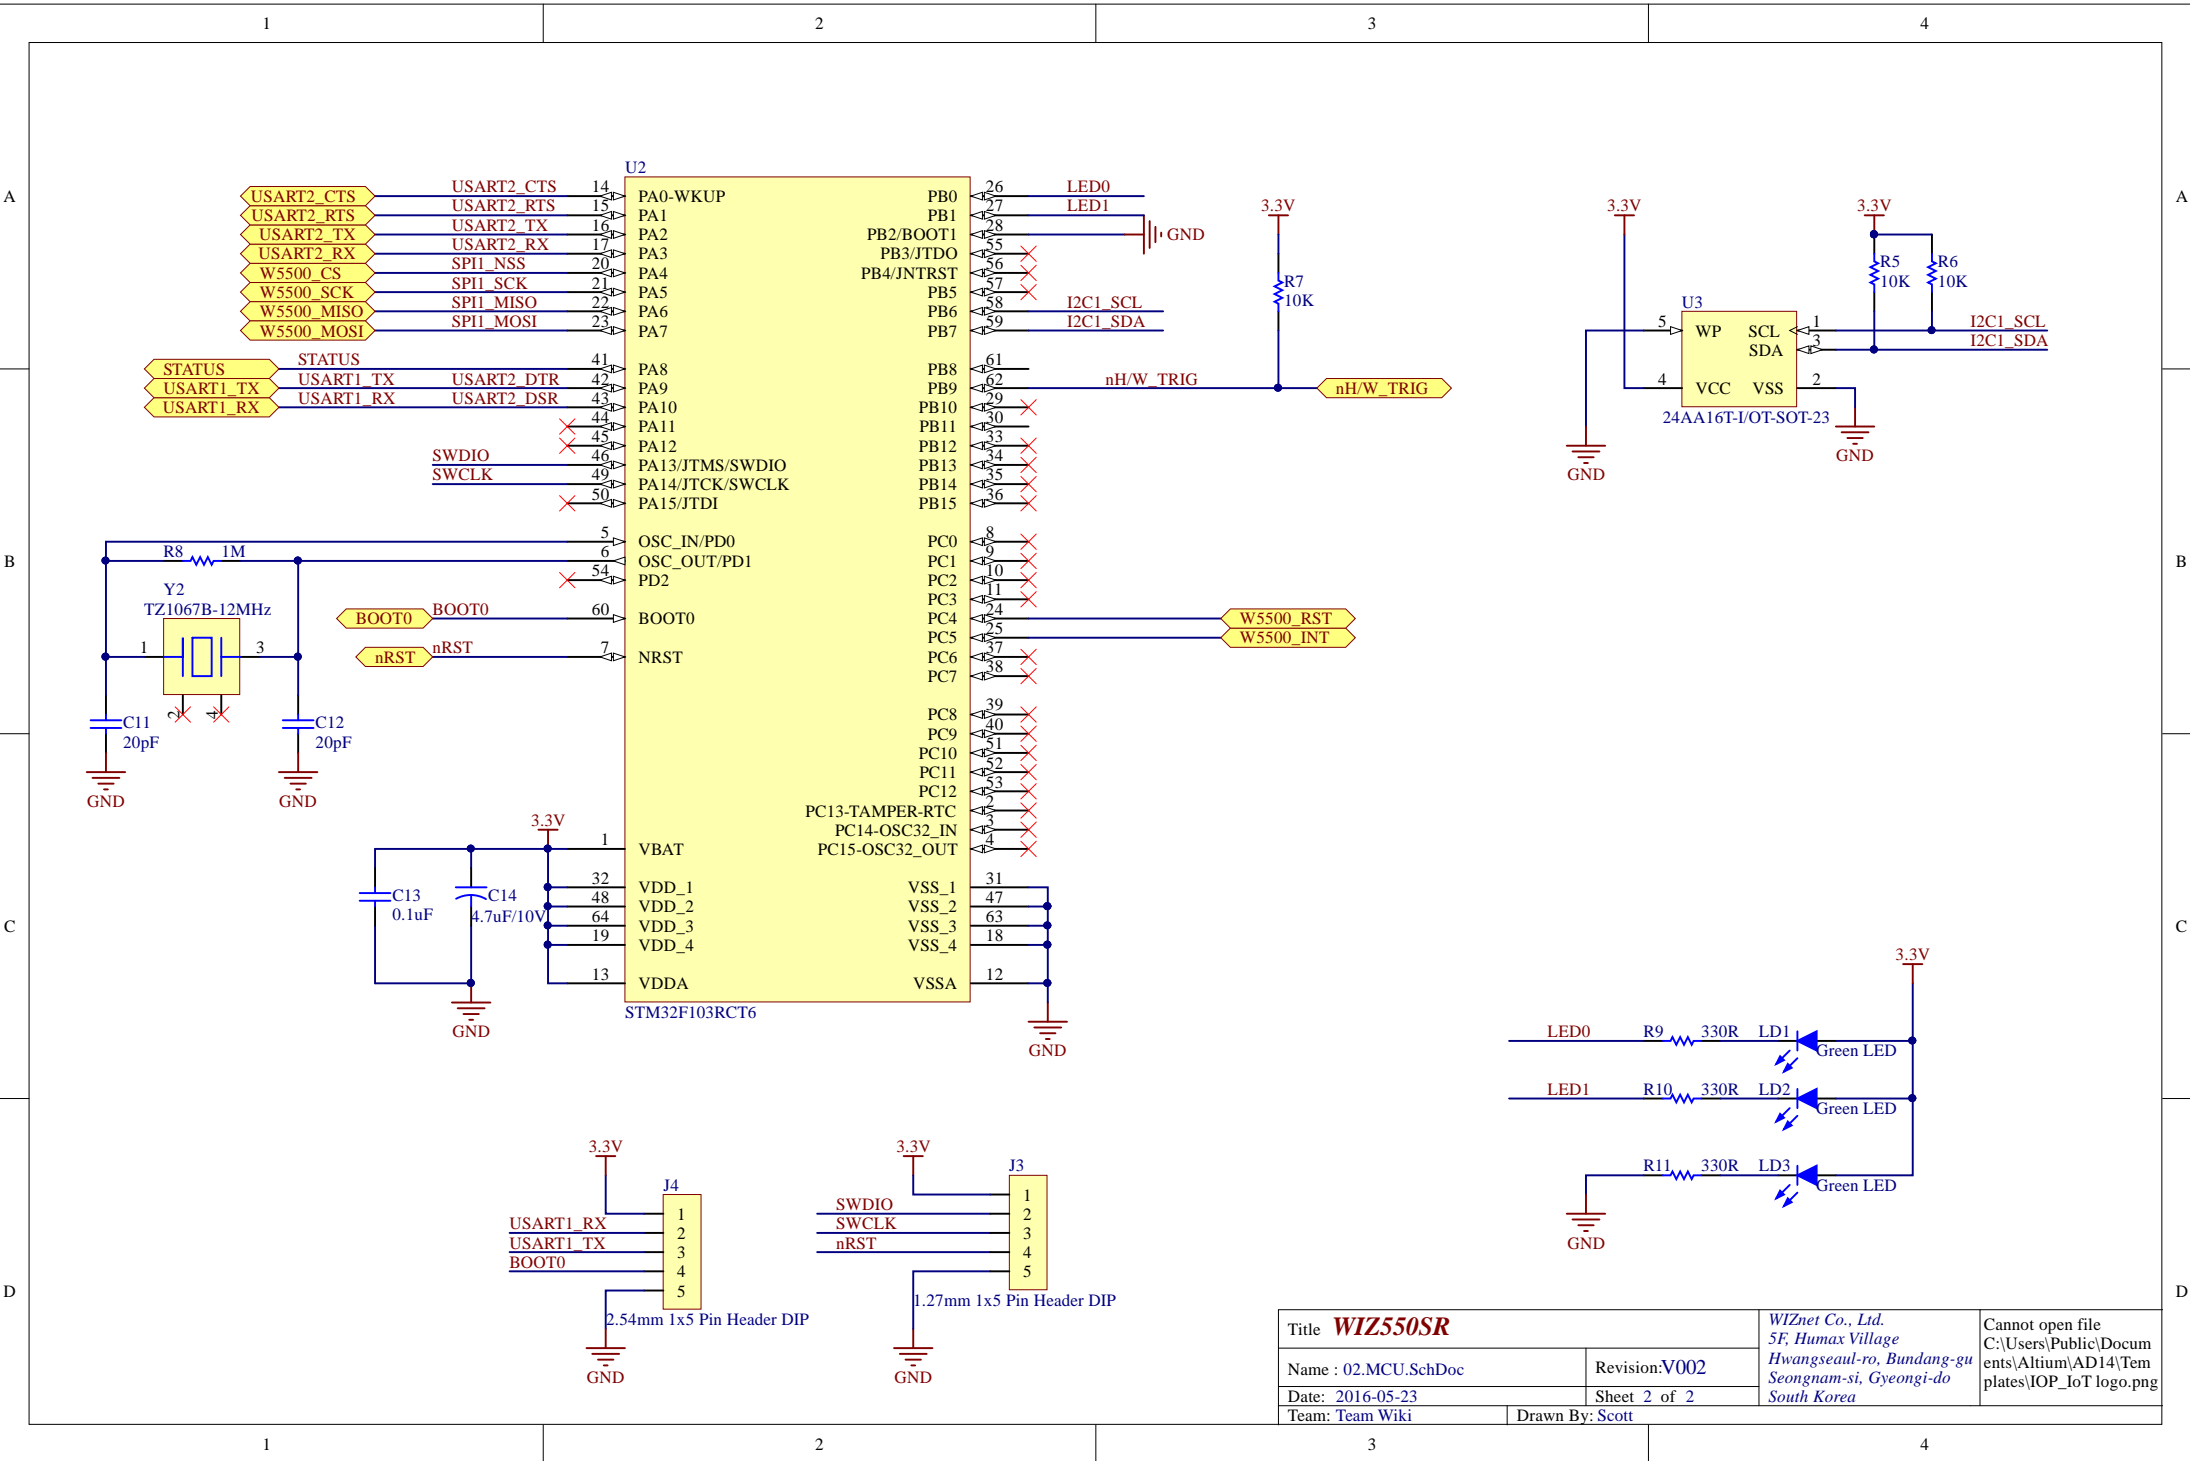

WIZ550SR Block Diagram

Title WIZ550SR		WIZnet Co., Ltd. 5F, Humax Village Hwangseaul-ro, Bundang-gu Seongnam-si, Gyeonggi-do South Korea	Cannot open file C:\Users\Public\Documents\Altium\AD14\Templates\IOP_IoT logo.png
Name : 00.Block Diagram.SchDoc	Revision:V1.0		
Date: 2016-05-23	Sheet 0 of 2		
Team: Team Wiki	Drawn By: Scott		

Title WIZ550SR		WIZnet Co., Ltd. 5F, Humax Village Hwangseaul-ro, Bundang-gu Seongnam-si, Gyeonggi-do South Korea	Cannot open file C:\Users\Public\Docum ents\Altium\AD14\Tem plates\IOP_IoT logo.png
Name : 01.W5500.SchDoc	Revision:V002		
Date: 2016-05-23	Sheet 1 of 2		
Team: Team Wiki	Drawn By: Scott		