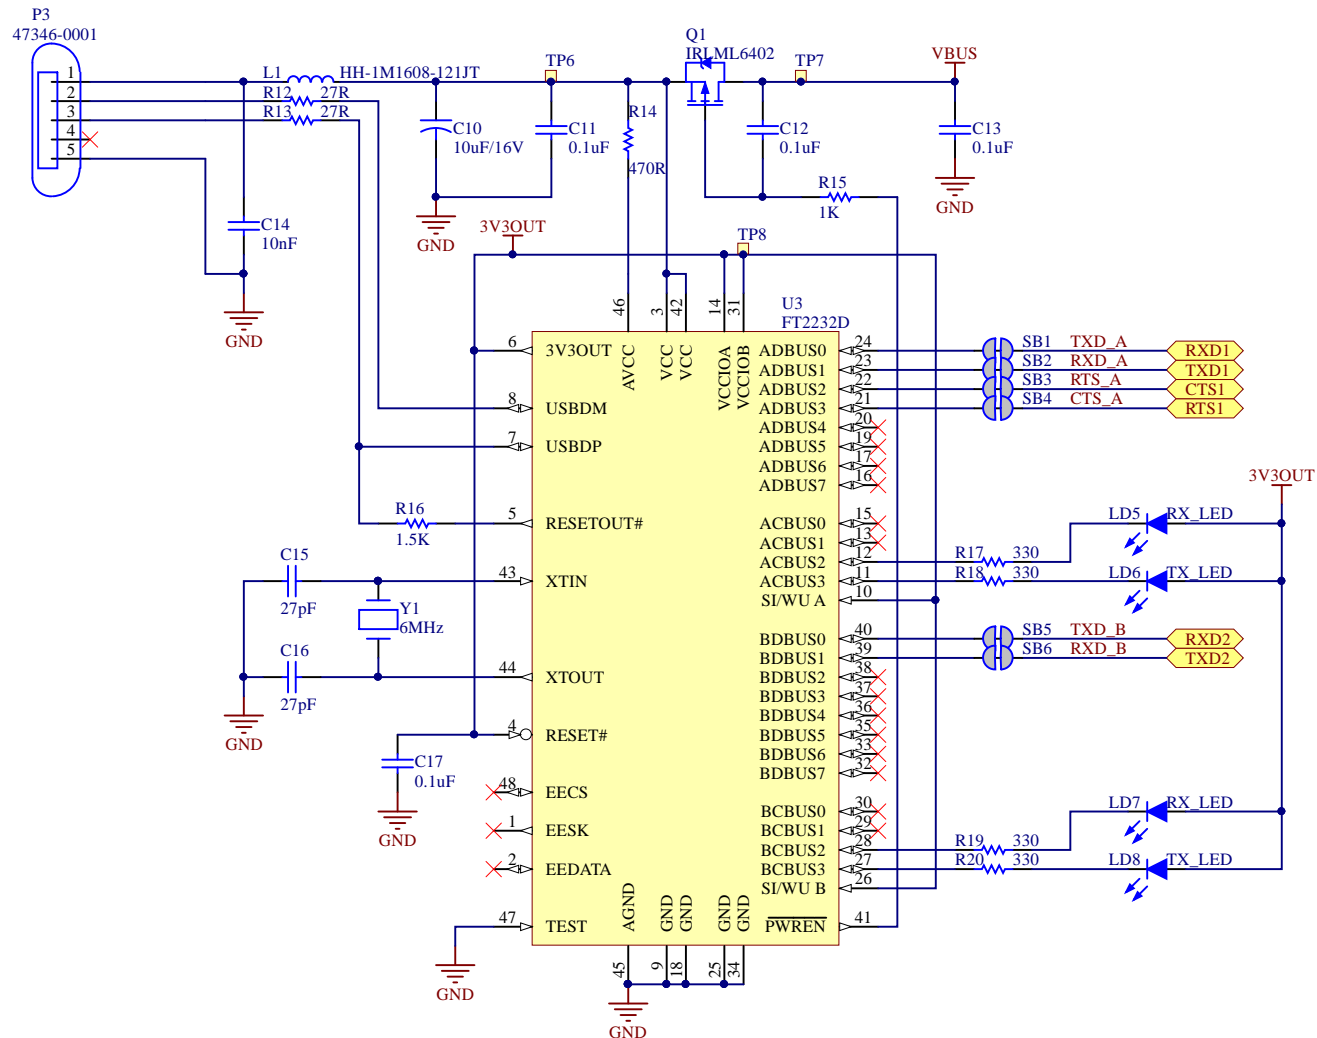

Title WIZ550SR EVB		WIZnet Co., Ltd. 5F, Humax Village	Cannot open file C:\Users\Public\Documents\Altium\AD14\Templates\IOP_IoT logo.png
Name : USBtoUART.SchDoc	Revision:V100	Hwangseaul-ro, Bundang-gu Seongnam-si, Gyeonggi-do South Korea	
Date: 2016-05-23	Sheet 2 of 2		
Team: team	Drawn By: Scott