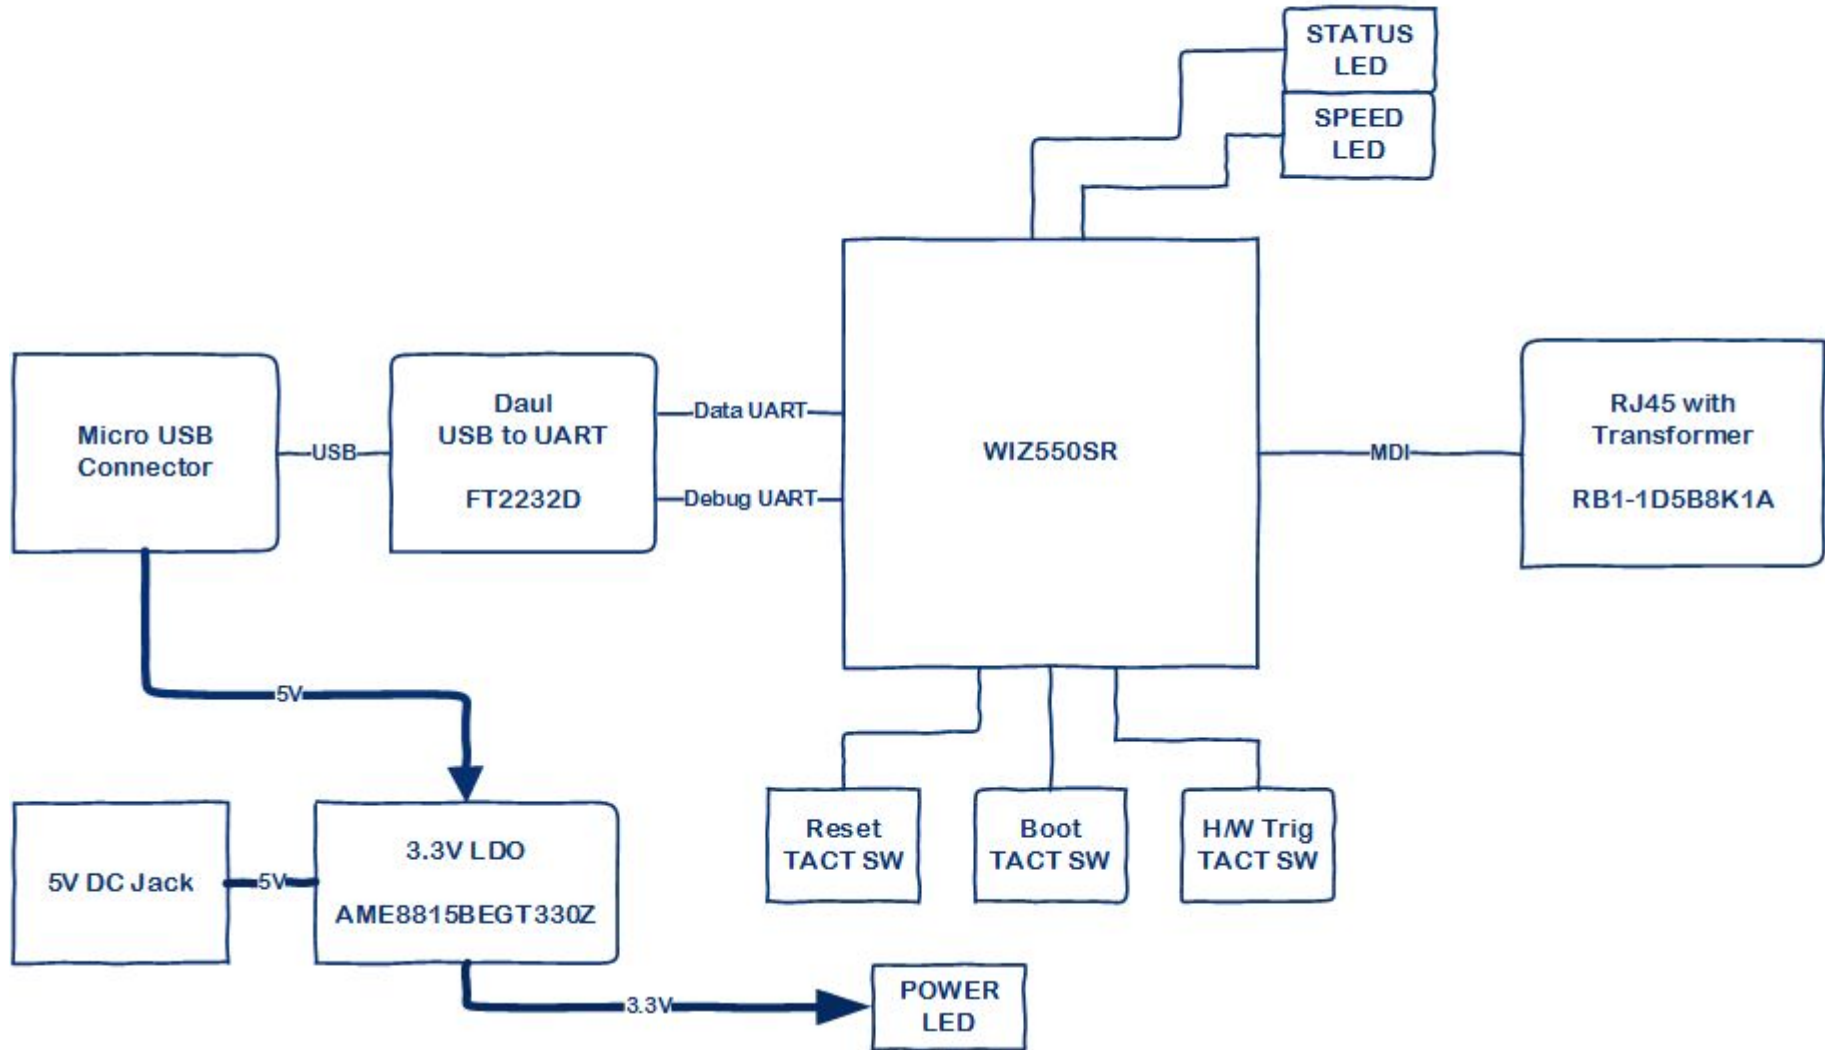

# WIZ550SR EVB Block Diagram

Title <b>WIZ550SR EVB</b>		WIZnet Co., Ltd. 5F, Humax Village	Cannot open file C:\Users\Public\Documents\Altium\AD14\Templates\IOP_IoT logo.png
Name : BlockDiagram.SchDoc	Revision:V1.0	Hwangseaul-ro, Bundang-gu	
Date: 2016-05-23	Sheet 0 of 2	Seongnam-si, Gyeonggi-do	
Team: Team Wiki	Drawn By: Scott	South Korea	

Title <b>WIZ550SR EVB</b>		WIZnet Co., Ltd. 5F, Humax Village Hwangseaul-ro, Bundang-gu Seongnam-si, Gyeonggi-do South Korea	Cannot open file C:\Users\Public\Documents\Altium\AD14\Templates\IOP_IoT logo.png
Name : WIZ550SR.SchDoc	Revision:V1.0		
Date: 2016-05-23	Sheet 1 of 2		
Team: Team Wiki	Drawn By: Scott		