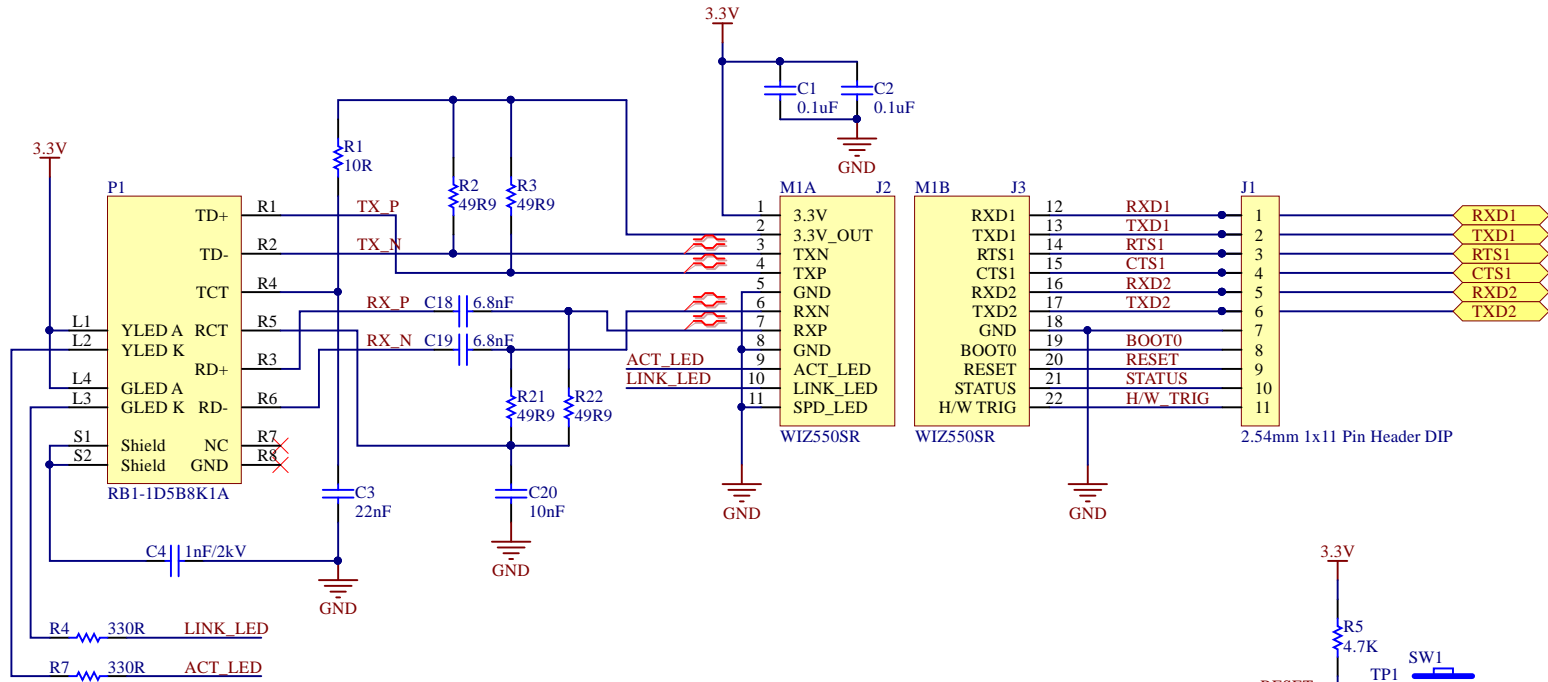

# WIZ550SR EVB Block Diagram

Title <b>WIZ550SR EVB</b>		WIZnet Co., Ltd. 5F, Humax Village	Cannot open file C:\Users\Public\Documents\Altium\AD14\Templates\IOP_IoT logo.png
Name : BlockDiagram.SchDoc	Revision:V1.0	Hwangseaul-ro, Bundang-gu	
Date: 2016-05-23	Sheet 0 of 2	Seongnam-si, Gyeonggi-do	
Team: Team Wiki	Drawn By: Scott	South Korea	