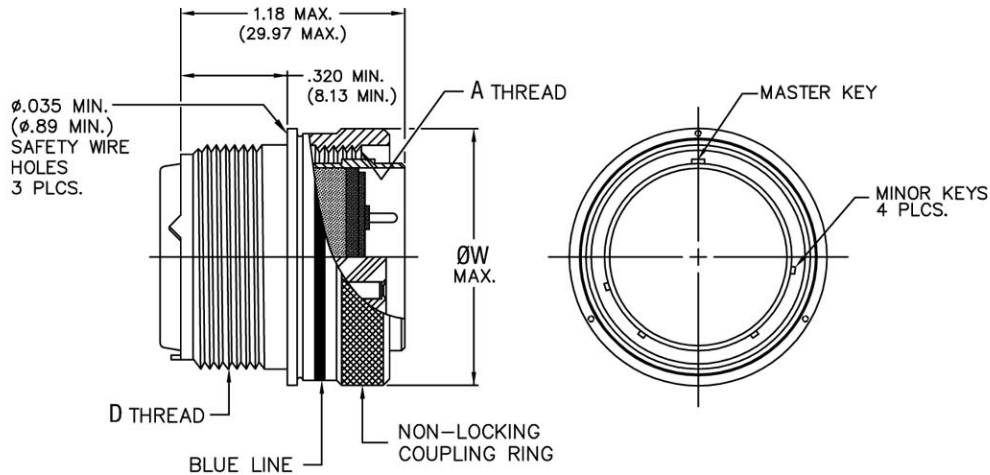

M83723/86

NON-LOCKING PLUG: SOCKET
 CLASSES A, G, K, R, W IAW MIL-C-83723
 SEE PAGE 16 FOR ORDERING INFORMATION

M83723/87

NON-LOCKING PLUG: PIN
 CLASSES A, G, K, R, W IAW MIL-C-83723
 SEE PAGE 16 FOR ORDERING INFORMATION

DC56

NON-LOCKING PLUG: SOCKET
 CLASS - (DASH), J, W, S IAW BAN 7025
 SEE PAGE 17 FOR ORDERING INFORMATION

DC57

NON-LOCKING PLUG: PIN
 CLASS - (DASH), J, W, S IAW BAN 7025
 SEE PAGE 17 FOR ORDERING INFORMATION

• DIMENSIONS ARE IN INCHES. (DIMENSIONS IN PARENTHESIS ARE IN MILLIMETERS).

SHELL SIZE	A THREAD CLASS 2B	D THREAD CLASS 2A	ØW MAX.
8	.562-24 UNEF	.500-20 UNF	.776 (19.71)
10	.688-24 UNEF	.625-24 UNEF	.908 (23.06)
12	.875-20 UNEF	.750-20 UNEF	1.080 (27.43)
14	.938-20 UNEF	.875-20 UNEF	1.143 (29.03)
16	1.062-18 UNEF	1.000-20 UNEF	1.268 (32.21)
18	1.188-18 UNEF	1.0625-18 UNEF	1.377 (34.98)
20	1.312-18 UNEF	1.188-18 UNEF	1.512 (38.40)
22	1.438-18 UNEF	1.312-18 UNEF	1.627 (41.33)
24	1.562-18 UNEF	1.438-18 UNEF	1.762 (44.75)