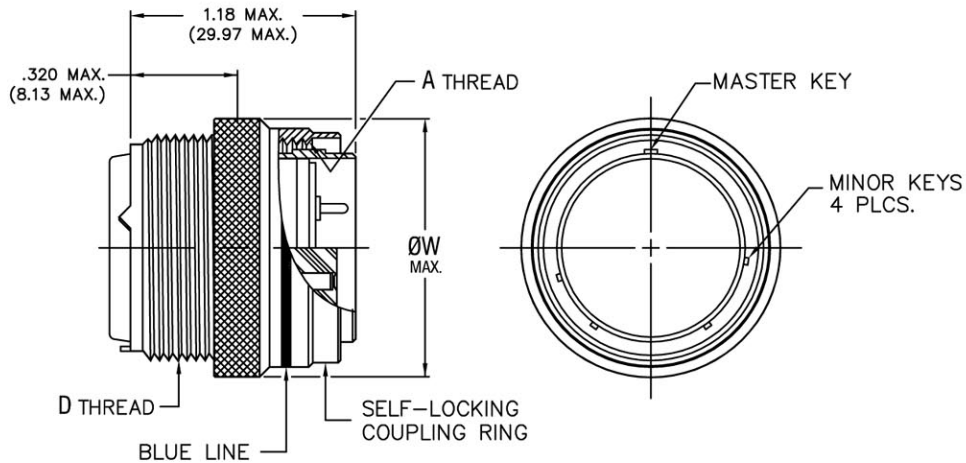

M83723/95

SELF-LOCKING PLUG: SOCKET
 CLASSES A, G, K, R, W IAW MIL-C-83723
 SEE PAGE 16 FOR ORDERING INFORMATION

M83723/96

SELF-LOCKING PLUG: PIN
 CLASSES A, G, K, R, W IAW MIL-C-83723
 SEE PAGE 16 FOR ORDERING INFORMATION

DC56

SELF-LOCKING PLUG: SOCKET
 CLASSES J, S, W IAW BAN 7025
 SEE PAGE 17 FOR ORDERING INFORMATION

DC57

SELF-LOCKING PLUG: PIN
 CLASSES J, S, W IAW BAN 7025
 SEE PAGE 17 FOR ORDERING INFORMATION

• DIMENSIONS ARE IN INCHES. (DIMENSIONS IN PARENTHESIS ARE IN MILLIMETERS).

SHELL SIZE	A THREAD CLASS 2B	D THREAD CLASS 2A	ØW MAX.
8	.562-24 UNEF	.500-20 UNF	.832 (21.13)
10	.688-24 UNEF	.625-24 UNEF	.959 (24.36)
12	.875-20 UNEF	.750-20 UNEF	1.097 (27.86)
14	.938-20 UNEF	.875-20 UNEF	1.236 (31.39)
16	1.062-18 UNEF	1.000-20 UNEF	1.360 (34.54)
18	1.188-18 UNEF	1.0625-18 UNEF	1.473 (37.41)
20	1.312-18 UNEF	1.188-18 UNEF	1.586 (40.28)
22	1.438-18 UNEF	1.312-18 UNEF	1.703 (43.26)
24	1.562-18 UNEF	1.438-18 UNEF	1.846 (46.89)