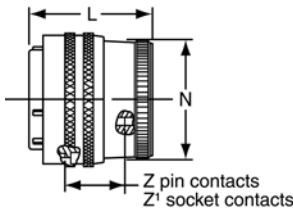

# PT06 CE SP06 CE straight plug

“CE” Open Wire Seal

PT06CE-XX-XXX  
SP06CE-XX-XXX

TERMINATION ASSEMBLIES  
“CE” (SR) Strain Relief

PT06CE-XX-XXX (SR)  
SP06CE-XX-XXX (SR)

“CP” Potting Boot

PT06CP-XX-XXX  
SP06CP-XX-XXX

To complete part number see how to order on page 42.

Shell Size	Plug Front View	Plug Side View									
	S Dia. Max.	Z +.035 -.040	Z' +.035 -.040	Class “CE”		Class “CE” (SR)			Class “CP”		
				L Max.	N Dia.	G Dia.	H Max.	L Max.	D Dia.	L Max.	N Dia. Max.
6	.609	.772	.631	1.457	.440	–	–	–	–	–	–
8	.734	.772	.631	1.457	.560	.125	.797	2.019	.327	1.707	.608
10	.844	.772	.631	1.457	.685	.188	.859	2.019	.444	1.707	.734
12	1.016	.772	.631	1.457	.813	.312	.984	2.019	.558	1.707	.858
14	1.141	.772	.631	1.457	.930	.375	1.109	2.019	.683	1.707	.984
16	1.266	.772	.631	1.457	1.057	.500	1.172	2.144	.808	1.707	1.110
18	1.375	.772	.631	1.457	1.175	.625	1.422	2.144	.909	1.707	1.234
20	1.516	.710	.569	1.487	1.301	.625	1.422	2.175	1.034	1.707	1.360
22	1.641	.710	.569	1.487	1.428	.750	1.609	2.175	1.159	1.707	1.484
24	1.761	.710	.569	1.550	1.555	.800	1.703	2.237	1.284	1.832	1.610

All dimensions for reference only.