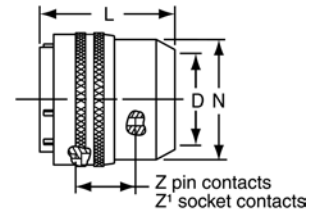

# PT06 CE SP06 CE straight plug

“CE” Open Wire Seal

PT06CE-XX-XXX  
SP06CE-XX-XXX

TERMINATION ASSEMBLIES  
“CE” (SR) Strain Relief

PT06CE-XX-XXX (SR)  
SP06CE-XX-XXX (SR)

“CP” Potting Boot

PT06CP-XX-XXX  
SP06CP-XX-XXX

To complete part number see how to order on page 42.

Shell Size	Plug Front View	Plug Side View									
	S Dia. Max.	Z +.035 -.040	Z' +.035 -.040	Class “CE”		Class “CE” (SR)			Class “CP”		
				L Max.	N Dia.	G Dia.	H Max.	L Max.	D Dia.	L Max.	N Dia. Max.
6	.609	.772	.631	1.457	.440	–	–	–	–	–	–
8	.734	.772	.631	1.457	.560	.125	.797	2.019	.327	1.707	.608
10	.844	.772	.631	1.457	.685	.188	.859	2.019	.444	1.707	.734
12	1.016	.772	.631	1.457	.813	.312	.984	2.019	.558	1.707	.858
14	1.141	.772	.631	1.457	.930	.375	1.109	2.019	.683	1.707	.984
16	1.266	.772	.631	1.457	1.057	.500	1.172	2.144	.808	1.707	1.110
18	1.375	.772	.631	1.457	1.175	.625	1.422	2.144	.909	1.707	1.234
20	1.516	.710	.569	1.487	1.301	.625	1.422	2.175	1.034	1.707	1.360
22	1.641	.710	.569	1.487	1.428	.750	1.609	2.175	1.159	1.707	1.484
24	1.761	.710	.569	1.550	1.555	.800	1.703	2.237	1.284	1.832	1.610

All dimensions for reference only.