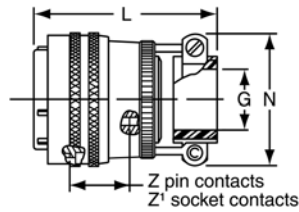

# PT06 CE SP06 CE straight plug

“CE” Open Wire Seal

PT06CE-XX-XXX  
SP06CE-XX-XXX

TERMINATION ASSEMBLIES  
“CE” (SR) Strain Relief

PT06CE-XX-XXX (SR)  
SP06CE-XX-XXX (SR)

“CP” Potting Boot

PT06CP-XX-XXX  
SP06CP-XX-XXX

To complete part number see how to order on page 42.

Shell Size	Plug Front View	Plug Side View									
	S Dia. Max.	Z +.035 -.040	Z' +.035 -.040	Class “CE”		Class “CE” (SR)			Class “CP”		
				L Max.	N Dia.	G Dia.	H Max.	L Max.	D Dia.	L Max.	N Dia. Max.
6	.609	.772	.631	1.457	.440	–	–	–	–	–	–
8	.734	.772	.631	1.457	.560	.125	.797	2.019	.327	1.707	.608
10	.844	.772	.631	1.457	.685	.188	.859	2.019	.444	1.707	.734
12	1.016	.772	.631	1.457	.813	.312	.984	2.019	.558	1.707	.858
14	1.141	.772	.631	1.457	.930	.375	1.109	2.019	.683	1.707	.984
16	1.266	.772	.631	1.457	1.057	.500	1.172	2.144	.808	1.707	1.110
18	1.375	.772	.631	1.457	1.175	.625	1.422	2.144	.909	1.707	1.234
20	1.516	.710	.569	1.487	1.301	.625	1.422	2.175	1.034	1.707	1.360
22	1.641	.710	.569	1.487	1.428	.750	1.609	2.175	1.159	1.707	1.484
24	1.761	.710	.569	1.550	1.555	.800	1.703	2.237	1.284	1.832	1.610

All dimensions for reference only.