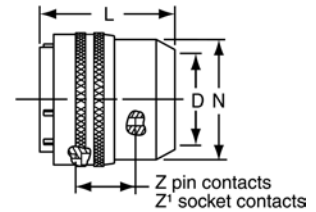

PT06 CE SP06 CE straight plug

“CE” Open Wire Seal

PT06CE-XX-XXX
SP06CE-XX-XXX

TERMINATION ASSEMBLIES
“CE” (SR) Strain Relief

PT06CE-XX-XXX (SR)
SP06CE-XX-XXX (SR)

“CP” Potting Boot

PT06CP-XX-XXX
SP06CP-XX-XXX

To complete part number see how to order on page 42.

Shell Size	Plug Front View		Plug Side View								
	S Dia. Max.	Z +.035 - .040	Z' +.035 - .040	Class “CE”		Class “CE” (SR)			Class “CP”		
				L Max.	N Dia.	G Dia.	H Max.	L Max.	D Dia.	L Max.	N Dia. Max.
6	.609	.772	.631	1.457	.440	—	—	—	—	—	—
8	.734	.772	.631	1.457	.560	.125	.797	2.019	.327	1.707	.608
10	.844	.772	.631	1.457	.685	.188	.859	2.019	.444	1.707	.734
12	1.016	.772	.631	1.457	.813	.312	.984	2.019	.558	1.707	.858
14	1.141	.772	.631	1.457	.930	.375	1.109	2.019	.683	1.707	.984
16	1.266	.772	.631	1.457	1.057	.500	1.172	2.144	.808	1.707	1.110
18	1.375	.772	.631	1.457	1.175	.625	1.422	2.144	.909	1.707	1.234
20	1.516	.710	.569	1.487	1.301	.625	1.422	2.175	1.034	1.707	1.360
22	1.641	.710	.569	1.487	1.428	.750	1.609	2.175	1.159	1.707	1.484
24	1.761	.710	.569	1.550	1.555	.800	1.703	2.237	1.284	1.832	1.610

All dimensions for reference only.

X-ON Electronics

Largest Supplier of Electrical and Electronic Components

Click to view similar products for [Circular MIL Spec Connector](#) category:

Click to view products by [Amphenol](#) manufacturer: