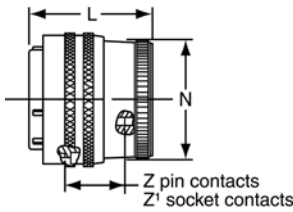

PT06 CE SP06 CE straight plug

“CE” Open Wire Seal

PT06CE-XX-XXX
SP06CE-XX-XXX

TERMINATION ASSEMBLIES
“CE” (SR) Strain Relief

PT06CE-XX-XXX (SR)
SP06CE-XX-XXX (SR)

“CP” Potting Boot

PT06CP-XX-XXX
SP06CP-XX-XXX

To complete part number see how to order on page 42.

Shell Size	Plug Front View		Plug Side View								
	S Dia. Max.	Z +.035 - .040	Z' +.035 - .040	Class “CE”		Class “CE” (SR)			Class “CP”		
				L Max.	N Dia.	G Dia.	H Max.	L Max.	D Dia.	L Max.	N Dia. Max.
6	.609	.772	.631	1.457	.440	—	—	—	—	—	—
8	.734	.772	.631	1.457	.560	.125	.797	2.019	.327	1.707	.608
10	.844	.772	.631	1.457	.685	.188	.859	2.019	.444	1.707	.734
12	1.016	.772	.631	1.457	.813	.312	.984	2.019	.558	1.707	.858
14	1.141	.772	.631	1.457	.930	.375	1.109	2.019	.683	1.707	.984
16	1.266	.772	.631	1.457	1.057	.500	1.172	2.144	.808	1.707	1.110
18	1.375	.772	.631	1.457	1.175	.625	1.422	2.144	.909	1.707	1.234
20	1.516	.710	.569	1.487	1.301	.625	1.422	2.175	1.034	1.707	1.360
22	1.641	.710	.569	1.487	1.428	.750	1.609	2.175	1.159	1.707	1.484
24	1.761	.710	.569	1.550	1.555	.800	1.703	2.237	1.284	1.832	1.610

All dimensions for reference only.

X-ON Electronics

Largest Supplier of Electrical and Electronic Components

Click to view similar products for [Circular MIL Spec Connector](#) category:

Click to view products by [Amphenol](#) manufacturer: