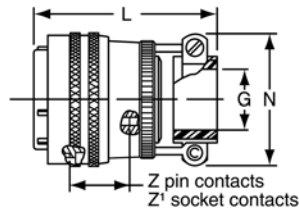

PT06 CE SP06 CE straight plug

“CE” Open Wire Seal

PT06CE-XX-XXX
SP06CE-XX-XXX

TERMINATION ASSEMBLIES
“CE” (SR) Strain Relief

PT06CE-XX-XXX (SR)
SP06CE-XX-XXX (SR)

“CP” Potting Boot

PT06CP-XX-XXX
SP06CP-XX-XXX

To complete part number see how to order on page 42.

Shell Size	Plug Front View		Plug Side View								
	S Dia. Max.	Z +.035 - .040	Z' +.035 - .040	Class “CE”		Class “CE” (SR)			Class “CP”		
				L Max.	N Dia.	G Dia.	H Max.	L Max.	D Dia.	L Max.	N Dia. Max.
6	.609	.772	.631	1.457	.440	—	—	—	—	—	—
8	.734	.772	.631	1.457	.560	.125	.797	2.019	.327	1.707	.608
10	.844	.772	.631	1.457	.685	.188	.859	2.019	.444	1.707	.734
12	1.016	.772	.631	1.457	.813	.312	.984	2.019	.558	1.707	.858
14	1.141	.772	.631	1.457	.930	.375	1.109	2.019	.683	1.707	.984
16	1.266	.772	.631	1.457	1.057	.500	1.172	2.144	.808	1.707	1.110
18	1.375	.772	.631	1.457	1.175	.625	1.422	2.144	.909	1.707	1.234
20	1.516	.710	.569	1.487	1.301	.625	1.422	2.175	1.034	1.707	1.360
22	1.641	.710	.569	1.487	1.428	.750	1.609	2.175	1.159	1.707	1.484
24	1.761	.710	.569	1.550	1.555	.800	1.703	2.237	1.284	1.832	1.610

All dimensions for reference only.

X-ON Electronics

Largest Supplier of Electrical and Electronic Components

Click to view similar products for [Circular MIL Spec Connector](#) category:

Click to view products by [Amphenol](#) manufacturer: