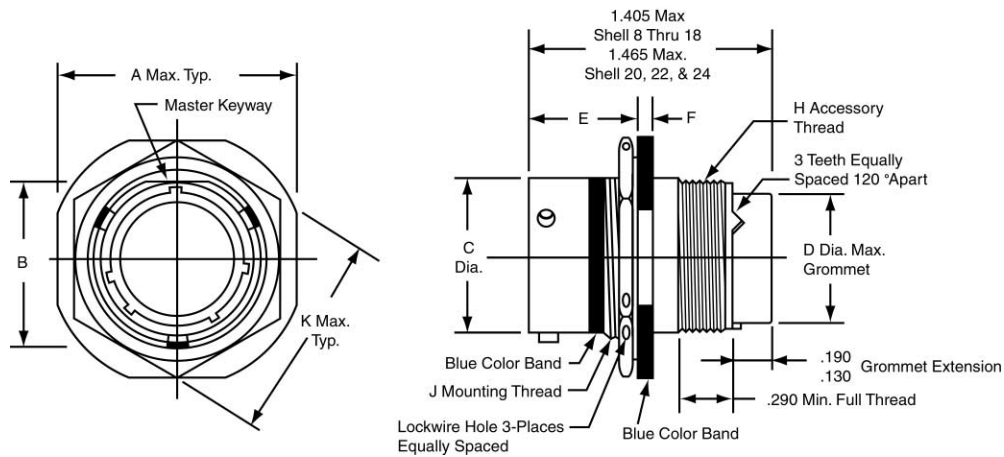

# Miniature Cylindrical MIL-C-26482, Series 2 MS3474 jam nut receptacle

Receptacle Shell, Jam Nut Mount,  
Bayonet Coupling

Military No. MS3474

Amphenol/Matrix No. MB14

To complete order number see how to order, page 14.

Shell Size	A Max.	B ±.005	C Dia. ±.003	D Dia. Max.	E	F	H Accessory Thread Class 2A	J Mounting Thread Class 2A	K Max.
8	.954	.525	.471	.305	.707/.658	.113/.086	.5000-20 UNF	.5625-24 UNEF	.767
10	1.078	.650	.588	.405	.707/.658	.113/.086	.6250-24 UNF	.6875-24 UNEF	.892
12	1.266	.813	.748	.531	.707/.658	.113/.086	.7500-20 UNEF	.8750-20 UNEF	1.079
14	1.391	.937	.873	.665	.707/.658	.113/.086	.8750-20 UNEF	1.0000-20 UNEF	1.205
16	1.516	1.061	.998	.790	.707/.658	.113/.086	1.0000-20 UNEF	1.1250-18 UNEF	1.329
18	1.641	1.186	1.123	.869	.707/.658	.113/.086	1.0625-18 UNEF	1.2500-18 UNEF	1.455
20	1.828	1.311	1.248	.994	.772/.721	.148/.096	1.1875-18 UNEF	1.3750-18 UNEF	1.579
22	1.954	1.436	1.373	1.119	.772/.721	.148/.096	1.3125-18 UNEF	1.5000-18 UNEF	1.705
24	2.078	1.561	1.498	1.244	.772/.721	.148/.096	1.4375-18 UNEF	1.6250-18 UNEF	1.829