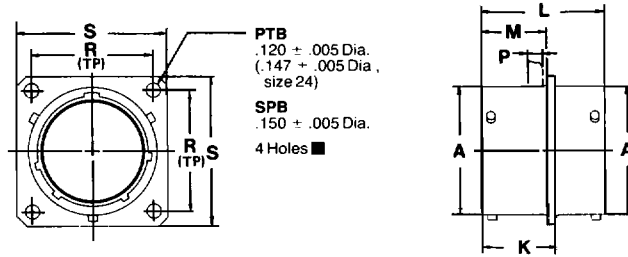

PTB SPB

thru bulkhead receptacle

* PTB-XX-XXX
* SPB-XX-XXX

* To complete part number add desired arrangement number (refer to page 66 for insert availability) and add "PS";
Example: PTB-18-32PS. If a rotation is required, use PTB-18-32PS and add W, X, Y or Z. Example: PTB-18-32 PSW.
The socket end of the insert always appears at the "P" dimension end of shell.

■ (MMC) located within .0025 of (TP)

Shell Size	Receptacle Front View				Receptacle Side View					
	R (TP)		S		A	K	L	M	P Max.	
	PTB	SPB	PTB	SPB	+0.001 -0.005	+0.016 -0.000	±0.005	+0.010 -0.000	PTB	SPB
6	.469	.641	.688	.953	.348	.625	1.050	.562	.125	.188
8	.594	.734	.812	1.047	.473	.625	1.050	.562	.125	.188
10	.719	.812	.938	1.125	.590	.625	1.050	.562	.125	.188
12	.812	.938	1.031	1.250	.750	.625	1.050	.562	.125	.188
14	.906	1.031	1.125	1.344	.875	.625	1.050	.562	.125	.188
16	.969	1.125	1.219	1.438	1.000	.625	1.050	.562	.125	.188
18	1.062	1.203	1.312	1.516	1.125	.625	1.050	.562	.125	.188
20	1.156	1.297	1.438	1.672	1.250	.781	1.330	.688	.125	.312
22	1.250	1.375	1.562	1.750	1.375	.781	1.330	.688	.125	.312
24	1.375	1.500	1.688	1.875	1.500	.781	1.330	.688	.125	.312