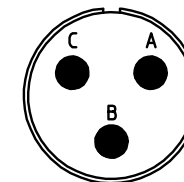

NO.	MASSE / DIMENSION
A	5/8-24NEF-2A
B	9.6
C	14.2
D	2
E	41
F	21.8
G	16

NO.	BESCHREIBUNG / DESCRIPTION
1	ISOLIERKÖRPER STIFT / INSULATOR PIN
3	DICHTKÖRPER / GROMMET
4	ENDRING / ENDRING
5	KONTAKTSTIFT/ CONTACT PIN
8	DOSENGEHÄUSE / SHELL
20	KURZES ENDGEHÄUSE/SHORT ENDBELL

Note: Due to an automatic nomenclature system, numbers generated may not be sequential.  
 Specification and Dimensions subject to change  
 Drawings illustrate normal insulator positioning

Material Specification:	
Shell Material:	Aluminium alloy
Shell Plating:	Olive drab chromate coating over cadmium plating
Insulator Material:	Neoprene
Contact Material:	Copper alloy
Contact Plating:	Hard silver

all dimensions are in mm Dimensions without tolerance indications are general tolerances in acc. with DIN7168m		drawing for CUSTOMER	
 <b>ITT</b> <i>Engineered for life</i> <small>ITT CANNON GmbH D - 71384 Weinstadt/Germany</small>	description <b>MS3101R10SL-3P</b> Cable connecting plug Shortened light-weight endbell without cable clamp Solder Cup / Pin / Layout: 10SL-3		
	© All rights reserved. Reproduction or issue to third in any form whatever is only permitted with written authorization of ITT Cannon		page 1/1