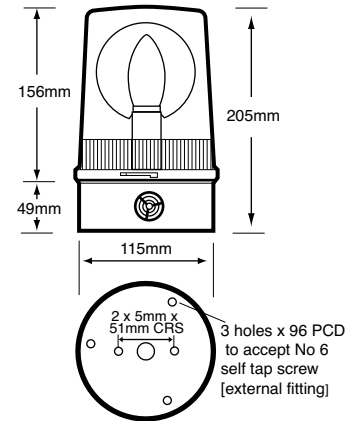

Features

- Continuously rated
- Suitable for use with conduit BESA box
- Suitable for surface or wall mounting
- Optional wall bracket & protective guard available – see accessory page
- Two signals in one unit
- Twin belt drive system
- IP65

Material

- UV Stable Polycarbonate Lens
- UV Stable ABS Mounting Base

Code No:	Voltage:	Light Source:	Current:
RA201-20	12v Dc ---	H1 x 55w	4.70 A
RA201-21	24v Dc ---	H1 x 70w	3.00 A
RA201-64	48v Dc ---	Ba15d x 35w	0.55 A
RA200-03	24v Ac ~	Ba15d x 48w	2.00 A
RA200-02	48v Ac ~	Ba15d x 35w	0.55 A
RA200-24	115v Ac ~	Ba15d x 60w	0.55 A
RA200-25	230v Ac ~	Ba15d x 60w	0.29 A