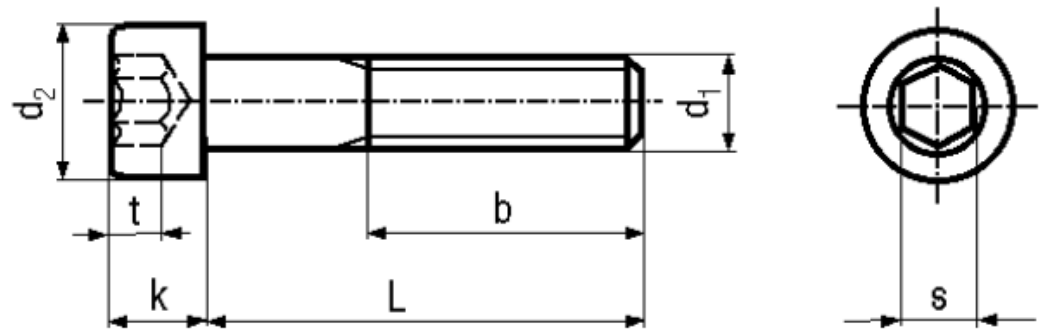

BN 611

Hexagon socket head cap screws
partially threaded
partially threaded

DIN 912
ISO 4762
~UNI 5931

Material Quality

Article No. - 1233165

d ₁	M3
L	25
d ₂	5,5
b	18
k max.	3
s	2,5
t min.	1,3

DIN 912: Standard withdrawn

Socket head cap screws low head type acc. DIN 7984 / DIN 6912: BN 2844 / BN 1350.

X-ON Electronics

Largest Supplier of Electrical and Electronic Components

Click to view similar products for [Screws & Fasteners](#) category: