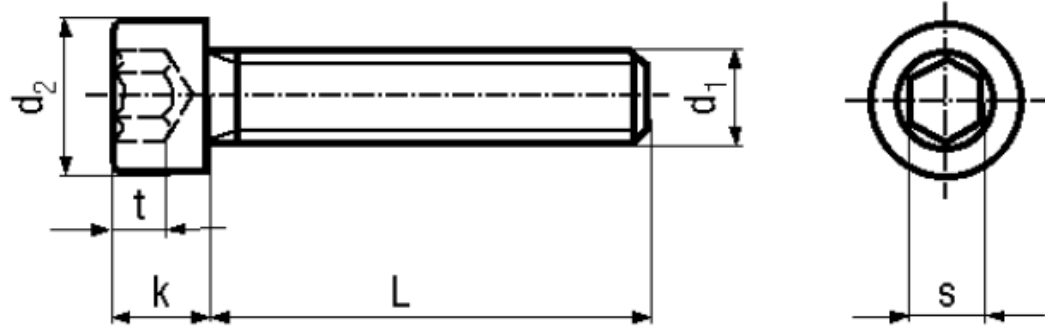

BN 612

Hexagon socket head cap screws
fully threaded
fully threaded

DIN 912
ISO 4762
~UNI 5931

Material	Stainless steel	Quality	A4
----------	------------------------	---------	-----------

Article No. - 1233645

d ₁	M2
L	3
d ₂	3,8
k	2
s	1,5
t min.	1

DIN 912: Standard withdrawn

M1,4: Not included in ISO 4672.

Socket head cap screws low head type acc. DIN 7984 / DIN 6912: BN 2844 / BN 1350.

X-ON Electronics

Largest Supplier of Electrical and Electronic Components