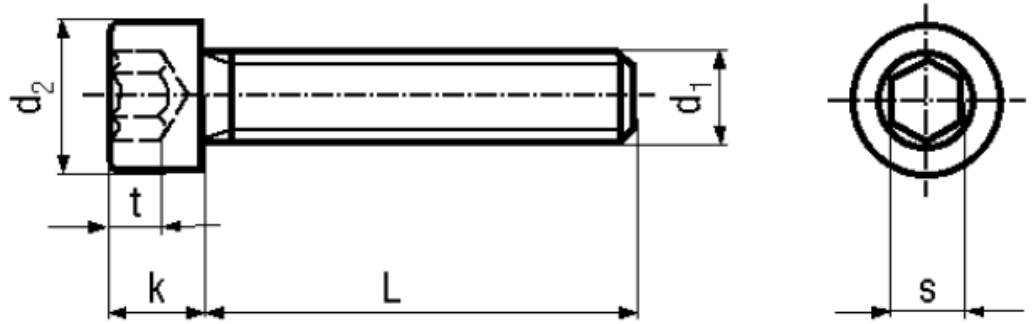

## BN 612

Hexagon socket head cap screws  
fully threaded  
fully threaded

DIN 912  
ISO 4762  
~UNI 5931

Material	<b>Stainless steel</b>	Quality	<b>A4</b>
----------	------------------------	---------	-----------

### Article No. - 1233750

d <sub>1</sub>	M2,5
L	6
d <sub>2</sub>	4,5
k	2,5
s	2
t min.	1,1

DIN 912: Standard withdrawn

M1,4: Not included in ISO 4672.

Socket head cap screws low head type acc. DIN 7984 / DIN 6912: BN 2844 / BN 1350.