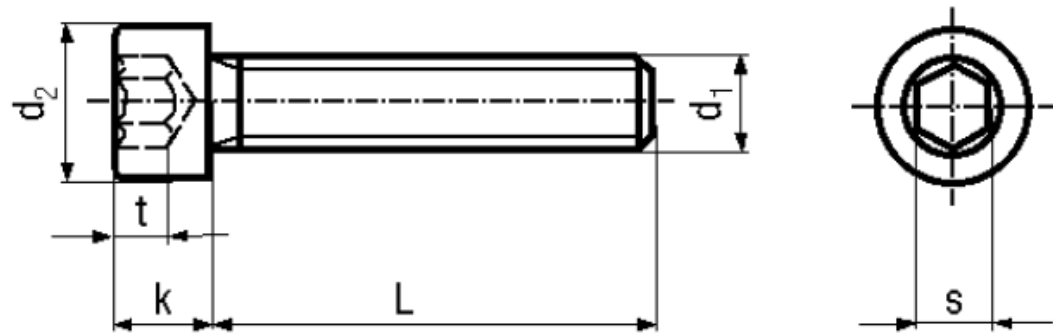

## BN 612

Hexagon socket head cap screws  
fully threaded  
fully threaded

DIN 912  
ISO 4762  
~UNI 5931

Material  Quality

Article No. - 1233785	
d <sub>1</sub>	M3
L	6
d <sub>2</sub>	5,5
k	3
s	2,5
t min.	1,3

DIN 912: Standard withdrawn

M1,4: Not included in ISO 4672.

Socket head cap screws low head type acc. DIN 7984 / DIN 6912: BN 2844 / BN 1350.