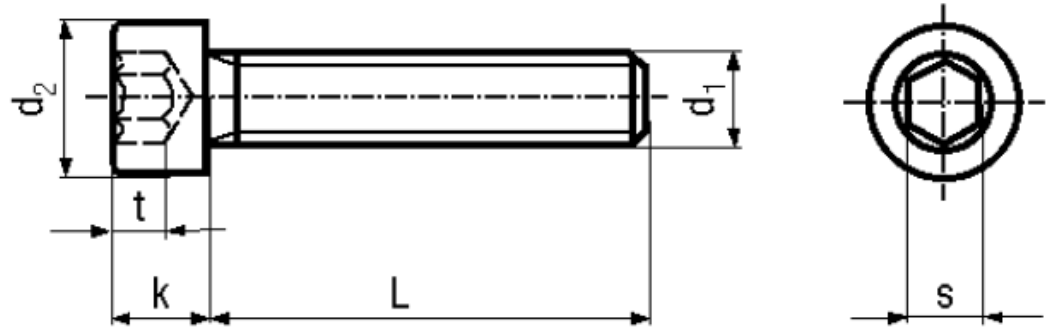

BN 612

Hexagon socket head cap screws
fully threaded
fully threaded

DIN 912
ISO 4762
~UNI 5931

Material	Stainless steel	Quality	A4
----------	------------------------	---------	-----------

Article No. - 1233815

d ₁	M3
L	12
d ₂	5,5
k	3
s	2,5
t min.	1,3

DIN 912: Standard withdrawn

M1,4: Not included in ISO 4672.

Socket head cap screws low head type acc. DIN 7984 / DIN 6912: BN 2844 / BN 1350.

X-ON Electronics

Largest Supplier of Electrical and Electronic Components