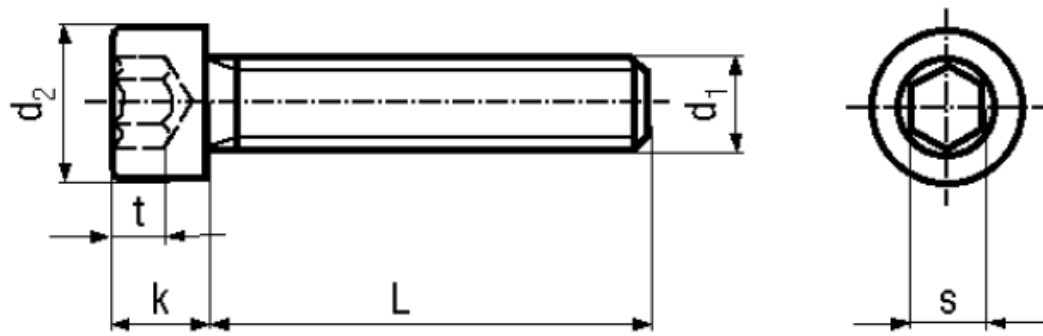

BN 612

Hexagon socket head cap screws
fully threaded
fully threaded

DIN 912
ISO 4762
~UNI 5931

Material	Stainless steel	Quality	A4
----------	------------------------	---------	-----------

Article No. - 1233920

d ₁	M4
L	16
d ₂	7
k	4
s	3
t min.	2

DIN 912: Standard withdrawn

M1,4: Not included in ISO 4672.

Socket head cap screws low head type acc. DIN 7984 / DIN 6912: BN 2844 / BN 1350.

X-ON Electronics

Largest Supplier of Electrical and Electronic Components