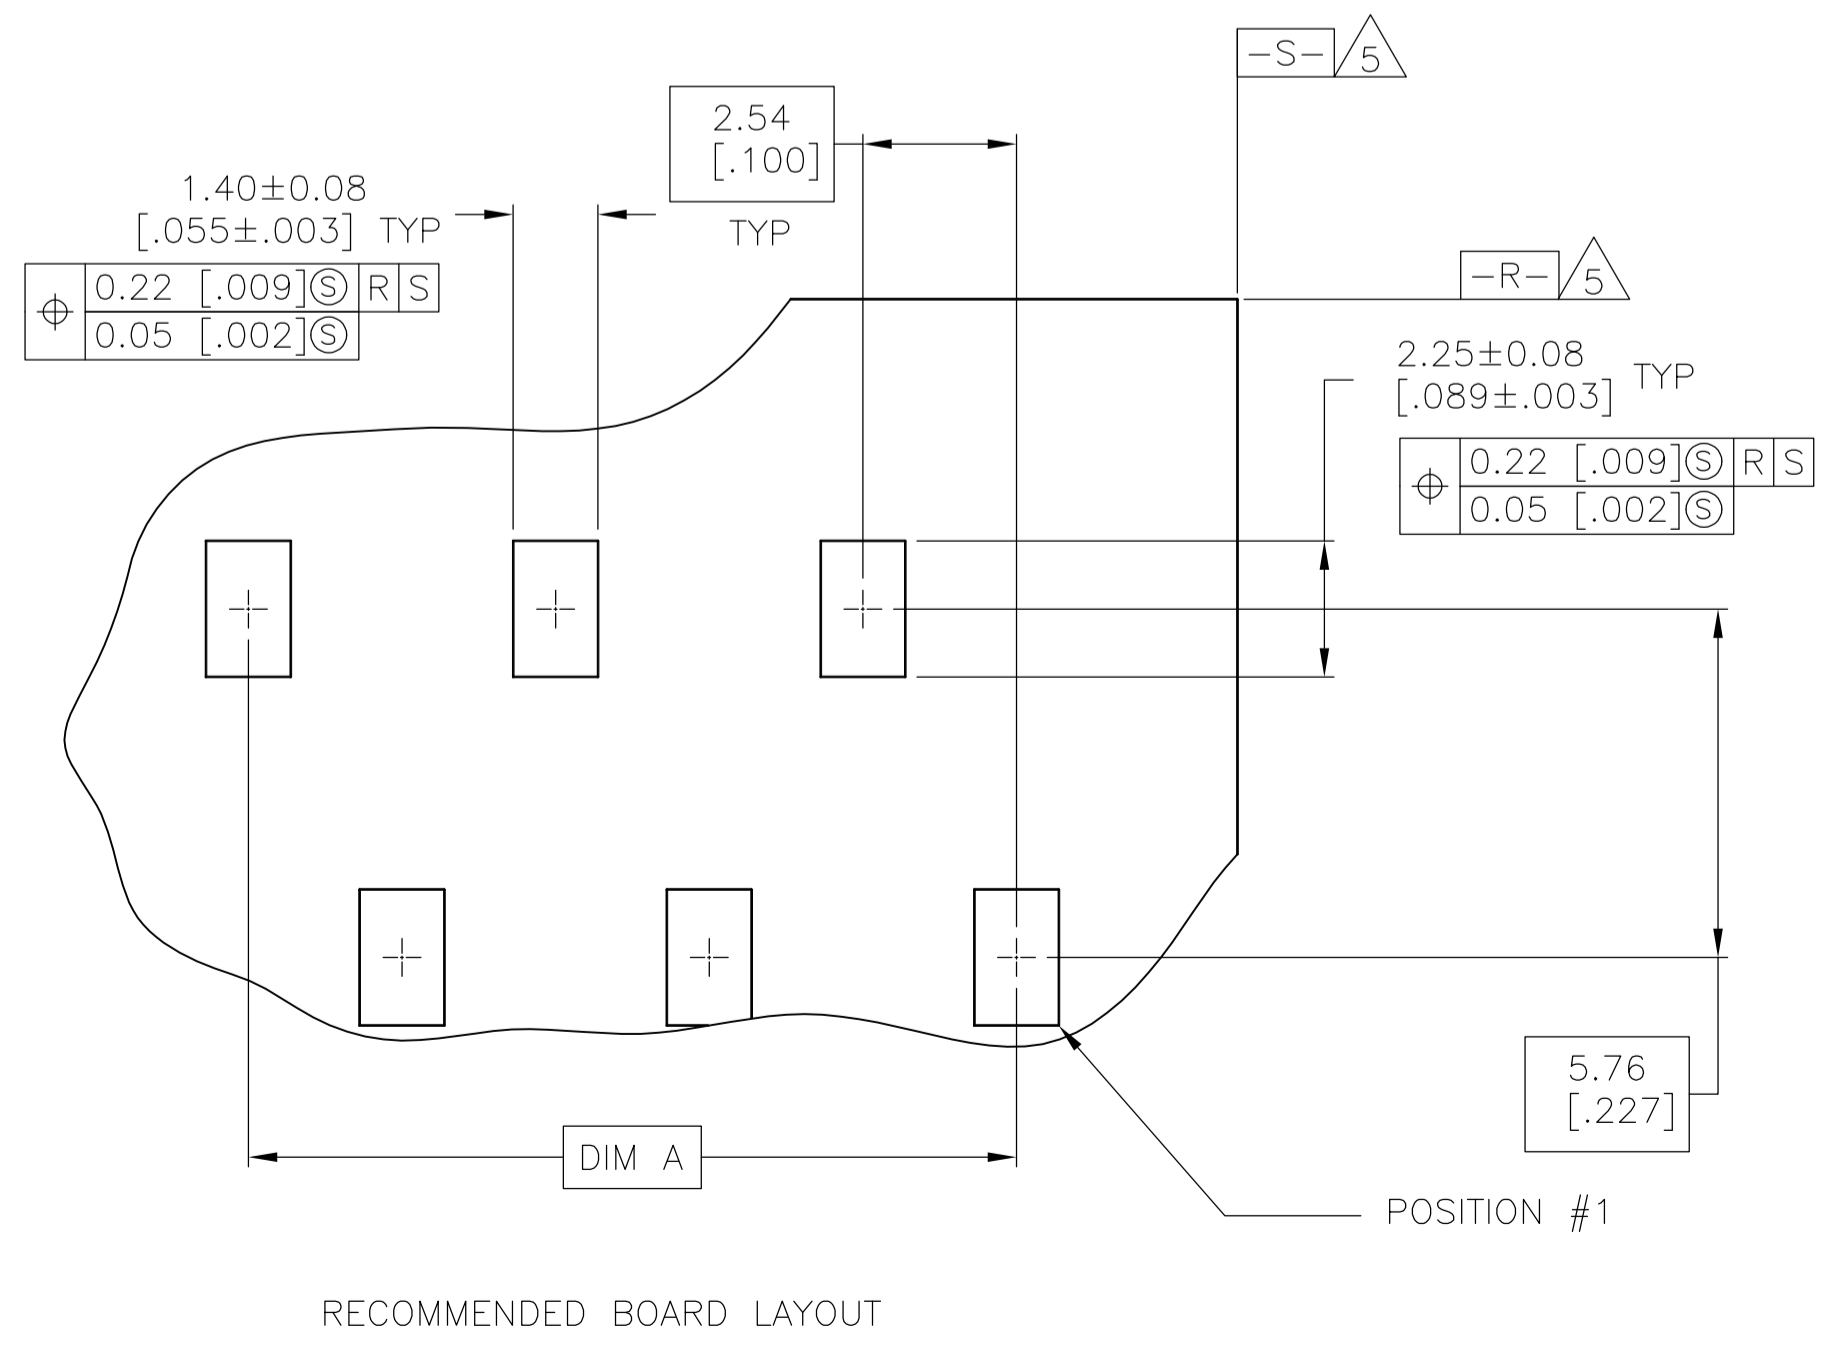

- 1 PACKAGE: TAPE AND REEL PER EIA-481 SPECIFICATIONS. SEE TABLE FOR TAPE WIDTHS
- 2 MATERIAL: HOUSING AND PICK & PLACE CAP: HIGH TEMPERATURE THERMOPLASTIC, COLOR - BLACK, CONTACTS: BRASS
- 3 FINISH: CONTACTS: 0.00254[.0001] MATTE TIN OVER 0.00127[.00005] NICKEL
- 4 CIRCUIT POSITION #1 IDENTIFICATION MARK
- 5 DATUMS ARE ESTABLISHED BY CUSTOMER
- 6 PRELIMINARY PART - NOT RELEASED FOR PRODUCTION

44 [1.732]	28.45 [1.120]	30.48 [1.200]	25.40 [1.000]	9	1825514-5
32 [1.260]	15.75 [.620]	17.78 [.700]	12.70 [.500]	6	1825514-4
56 [2.205]	30.99 [1.220]	33.02 [1.300]	27.94 [1.100]	12	1825514-3
56 [2.205]	36.07 [1.420]	38.10 [1.500]	33.02 [1.300]	14	1825514-2
56 [2.205]	28.45 [1.120]	30.48 [1.200]	25.40 [1.000]	11	1825514-1
TAPE WIDTH	H	B	A	NO OF POSN	PART NUMBER

THIS DRAWING IS A CONTROLLED DOCUMENT.

DIMENSIONS: mm [INCHES]	TOLERANCES UNLESS OTHERWISE SPECIFIED:	DIN R BROWN 03MAR2006	APVD J GESFORD 03MAR2006	NAME	TE Connectivity
0 PLC ± -	1 PLC ± -	2 PLC ± 0.13 [.005]	3 PLC ± -	4 PLC ± -	ANGLES ± -
MATERIAL	FINISH	WEIGHT	SIZE	CAGE CODE	DRAWING NO
			A1	00779	1825514
CUSTOMER DRAWING			SCALE	SHEET	REV
			8:1	1 of 1	E