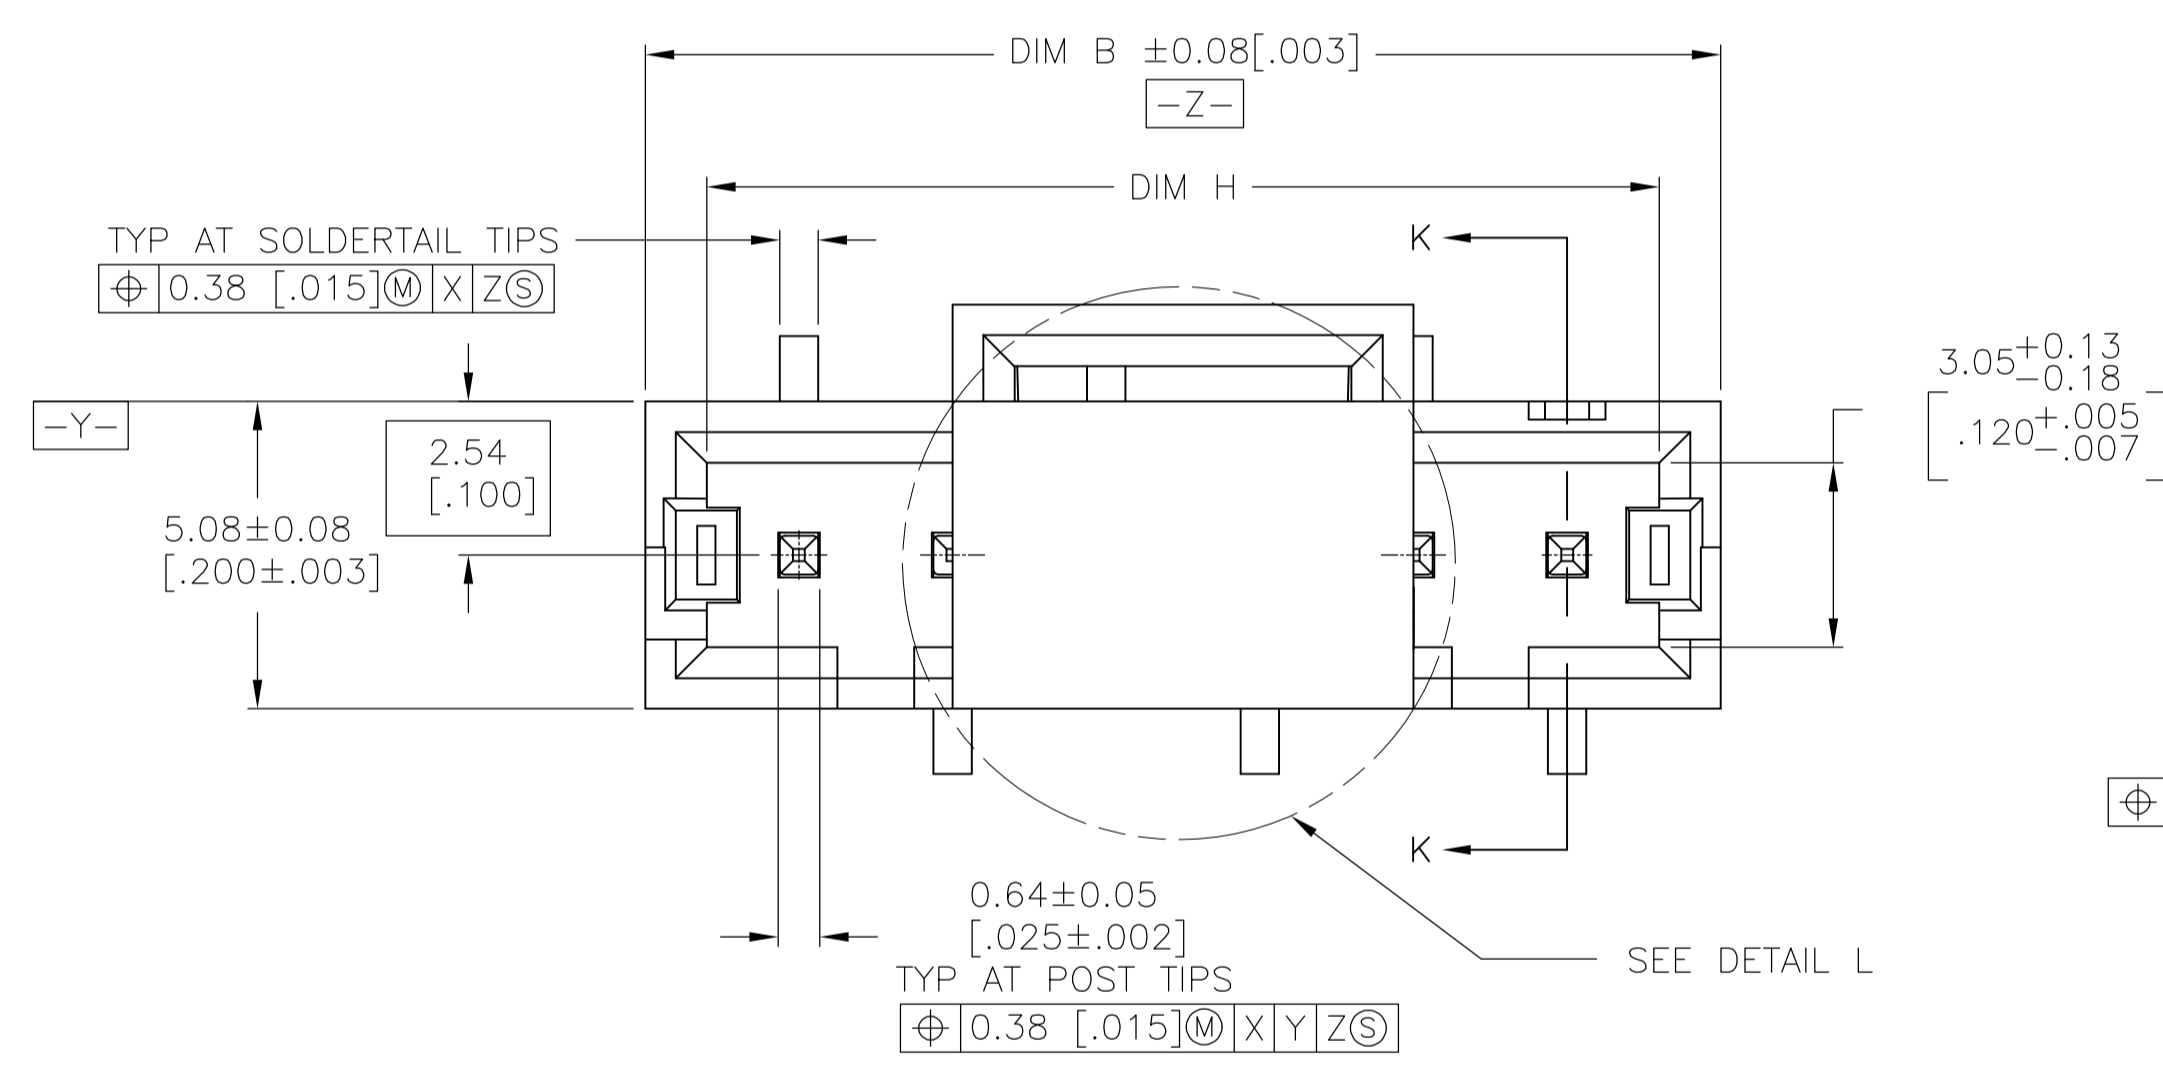

- 1 PACKAGE: TAPE AND REEL PER EIA-481 SPECIFICATIONS. SEE TABLE FOR TAPE WIDTHS
- 2 MATERIAL: HOUSING AND PICK & PLACE CAP: HIGH TEMPERATURE THERMOPLASTIC, COLOR - BLACK, CONTACTS: BRASS
- 3 FINISH: CONTACTS: 0.00254[.0001] MATTE TIN OVER 0.00127[.00005] NICKEL
- 4 CIRCUIT POSITION #1 IDENTIFICATION MARK
- 5 DATUMS ARE ESTABLISHED BY CUSTOMER
- 6 PRELIMINARY PART - NOT RELEASED FOR PRODUCTION

44 [1.732]	28.45 [1.120]	30.48 [1.200]	25.40 [1.000]	9	1825514-5
32 [1.260]	15.75 [.620]	17.78 [.700]	12.70 [.500]	6	1825514-4
56 [2.205]	30.99 [1.220]	33.02 [1.300]	27.94 [1.100]	12	1825514-3
56 [2.205]	36.07 [1.420]	38.10 [1.500]	33.02 [1.300]	14	1825514-2
56 [2.205]	28.45 [1.120]	30.48 [1.200]	25.40 [1.000]	11	1825514-1
TAPE WIDTH	H	B	A	NO OF POSN	PART NUMBER

THIS DRAWING IS A CONTROLLED DOCUMENT.

DIMENSIONS: mm [INCHES]	TOLERANCES UNLESS OTHERWISE SPECIFIED:	DIN R BROWN 03MAR2006	APVD J GESFORD 03MAR2006	NAME	TE Connectivity
0 PLC ± -	1 PLC ± -	2 PLC ± 0.13 [.005]	3 PLC ± -	4 PLC ± -	ANGLES ± -
MATERIAL	FINISH	WEIGHT	SIZE	CAGE CODE	DRAWING NO
			A1	00779	1825514
CUSTOMER DRAWING			SCALE	SHEET	REV
			8:1	1 of 1	E