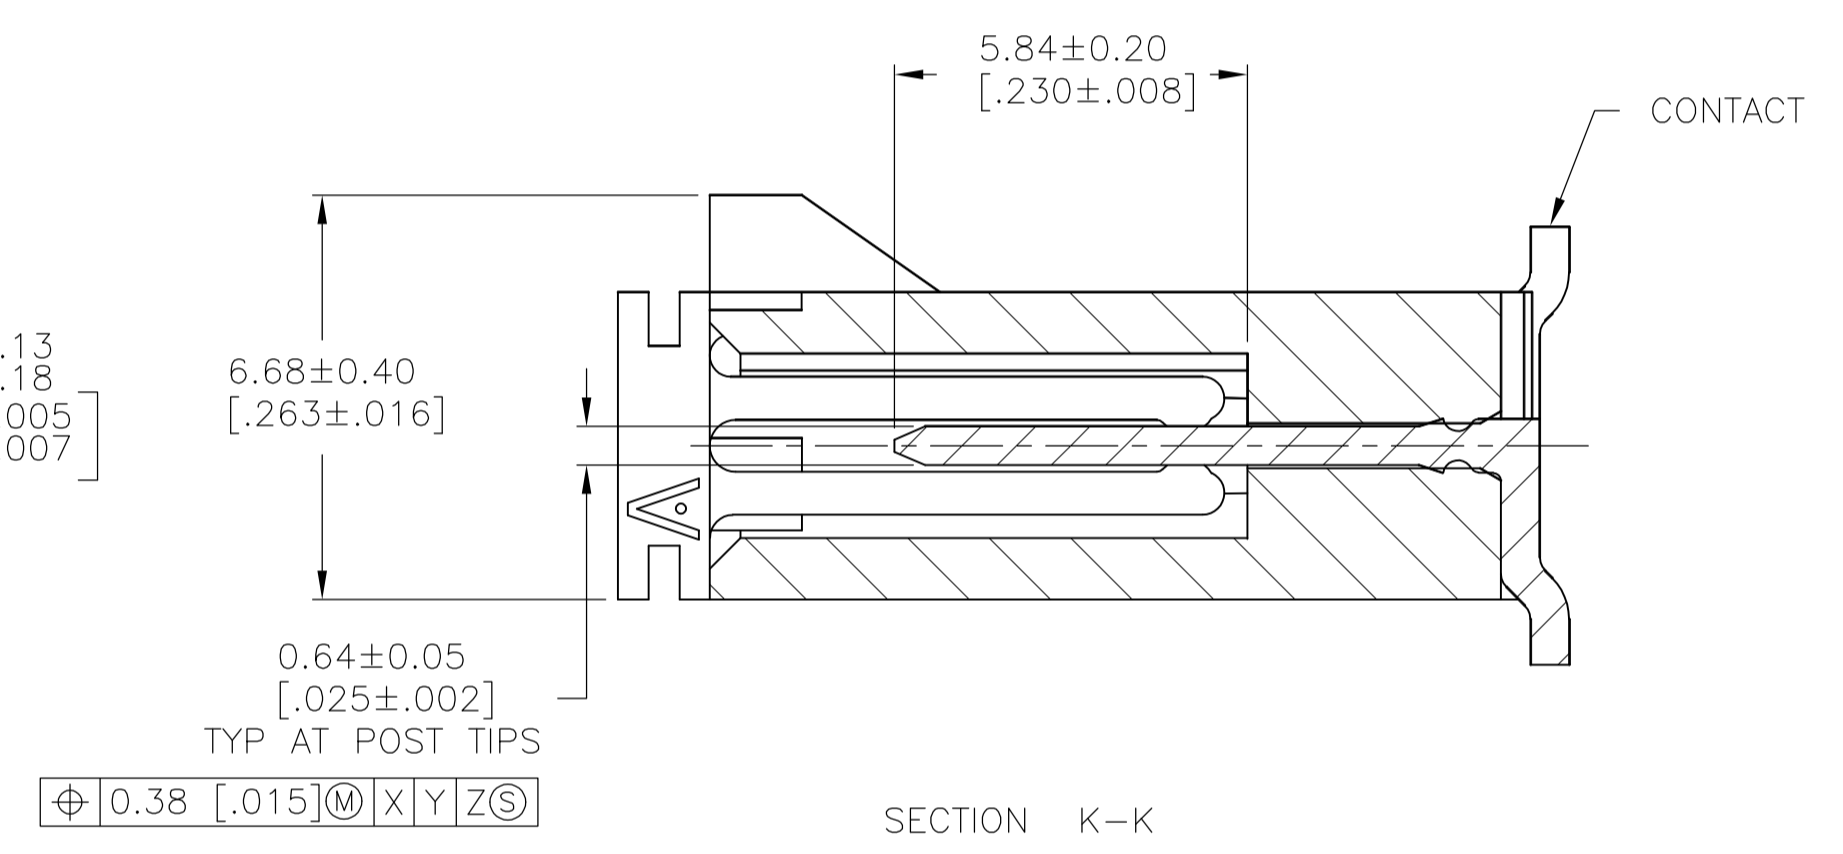

- 1 PACKAGE: TAPE AND REEL PER EIA-481 SPECIFICATIONS. SEE TABLE FOR TAPE WIDTHS
- 2 MATERIAL: HOUSING AND PICK & PLACE CAP: HIGH TEMPERATURE THERMOPLASTIC, COLOR - BLACK, CONTACTS: BRASS
- 3 FINISH: CONTACTS: 0.00254[.0001] MATTE TIN OVER 0.00127[.00005] NICKEL
- 4 CIRCUIT POSITION #1 IDENTIFICATION MARK
- 5 DATUMS ARE ESTABLISHED BY CUSTOMER
- 6 PRELIMINARY PART - NOT RELEASED FOR PRODUCTION

44 [1.732]	28.45 [1.120]	30.48 [1.200]	25.40 [1.000]	9	1825514-5
32 [1.260]	15.75 [.620]	17.78 [.700]	12.70 [.500]	6	1825514-4
56 [2.205]	30.99 [1.220]	33.02 [1.300]	27.94 [1.100]	12	1825514-3
56 [2.205]	36.07 [1.420]	38.10 [1.500]	33.02 [1.300]	14	1825514-2
56 [2.205]	28.45 [1.120]	30.48 [1.200]	25.40 [1.000]	11	1825514-1
TAPE WIDTH	H	B	A	NO OF POSN	PART NUMBER

THIS DRAWING IS A CONTROLLED DOCUMENT.

DIMENSIONS: mm [INCHES]	TOLERANCES UNLESS OTHERWISE SPECIFIED:	DIN R BROWN 03MAR2006	APVD J GESFORD 03MAR2006	NAME	TE Connectivity
0 PLC ± -	1 PLC ± -	2 PLC ± 0.13 [.005]	3 PLC ± -	4 PLC ± -	ANGLES ± -
MATERIAL	FINISH	WEIGHT	SIZE	CAGE CODE	DRAWING NO
			A1	00779	1825514
CUSTOMER DRAWING			SCALE	SHEET	REV
			8:1	1 of 1	E