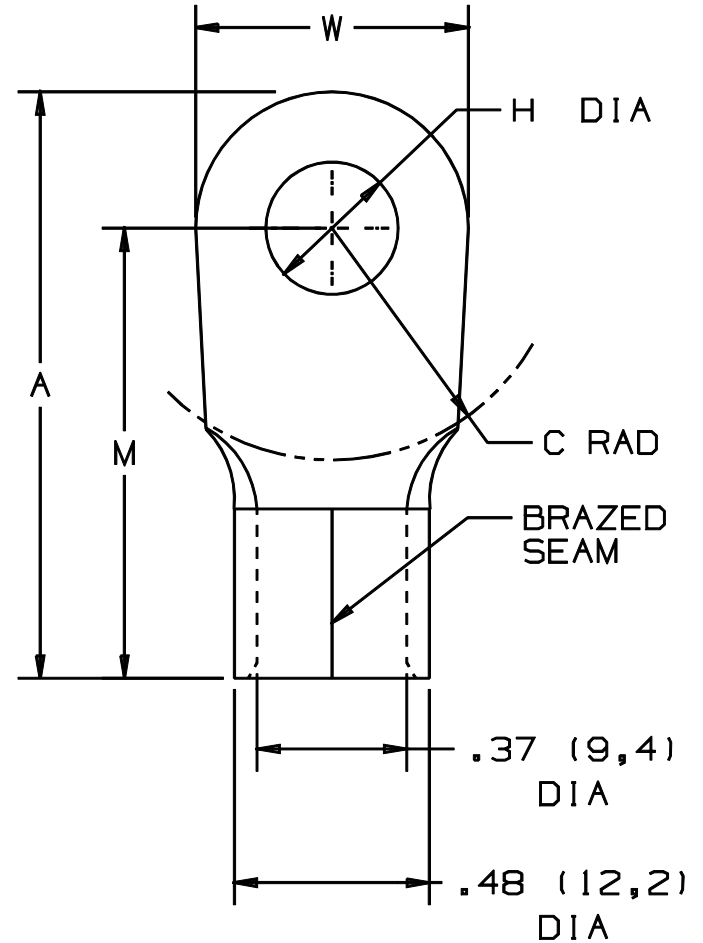

THIS COPY IS PROVIDED ON A RESTRICTED BASIS AND IS NOT TO BE USED IN ANY WAY DETRIMENTAL TO THE INTERESTS OF PANDUIT CORP.

PANDUIT PART NUMBER	PKG.	STUD SIZE	DIMENSIONS in.				
			A $\pm .03$	W $\pm .01$	C $\pm .02$	M $\pm .03$	H $\pm .01$
P2-10R	-X -T	#10	1.46 (37,1)	.68 (17,3)	.58 (14,7)	1.12 (28,5)	.20 (5,1)
P2-14R	-X -T	1/4"	1.46 (37,1)	.68 (17,3)	.58 (14,7)	1.12 (28,5)	.27 (6,9)
P2-56R	-X -T	5/16"	1.46 (37,1)	.68 (17,3)	.58 (14,7)	1.12 (28,5)	.33 (8,4)
P2-38R	-X -T	3/8"	1.46 (37,1)	.68 (17,3)	.58 (14,7)	1.12 (28,5)	.39 (9,9)
P2-12R *	-X -T	1/2"	1.55 (39,4)	.86 (21,8)	.58 (14,7)	1.12 (28,5)	.52 (13,2)

NOTES:

- UL LISTED AND CERTIFIED FOR:
 - 347° F (175° C) MAX OPERATING TEMP
 - #2 AWG STRANDED COPPER WIRE
- PACKAGE QTY: STD. PKG. -X=10
BULK PKG. -T=200
- MATERIAL: .060" (1,52) THK COPPER, TIN PLATED
- DIMENSIONS IN BRACKETS ARE IN MILLIMETERS
- INSTALLATION TOOL: CT-700 (OBSOLETE), CT-1701
- WIRE STRIP LENGTH: 7/16 $\pm 1/32$ (11,11 $\pm .8$)

LISTED
587H
E52164

CERTIFIED
LR31212

* P2-12R NOT CSA CERTIFIED

A41212_03

03	3/01	EJS		ADDED PACKAGE CODE TO CHART, ADDED CT-1701, ADDED "OBSOLETE" TO NOTE 5, FILE SPEC WAS N41212AA_PCD_02, METRIC DIM. WERE 2 PLACES					PANDUIT CORP.	TINLEY PARK, ILLINOIS	
02	11/94	TH	RLS	UPDATED NOTES AND DIMENSIONS	02669	LA	TFKE		#2 BARREL NON-INSULATED RING TONGUE		
1	7-88	DW		REDRAWN WITH REVISIONS							
REV	DATE	BY	CHK	DESCRIPTION	ECN #	CUST	PM	DRAWN BY DAW	CHK'D RLS	SCALE NONE	DRAWING NO. A41212