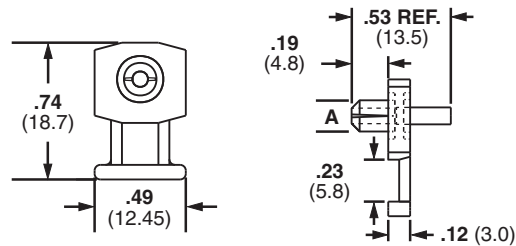

‡Cable tie cross section sizes: M = Miniature, I = Intermediate, and S = Standard.

C1. Wiring Duct

C2. Surface Raceway

C3. Abrasion Protection

C4. Cable Management

D1. Terminals

D2. Power Connectors

D3. Grounding Connectors

E1. Labeling Systems

E2. Labels

E3. Pre-Printed & Write-On Markers

E4. Permanent Identification

E5. Lockout/Tagout & Safety Solutions

F. Index

Low Profile Mounts – Push Rivet Applied

- Eliminate screws
- Secure wires to any pre-drilled panel
- Can be installed in any panel thickness
- Low profile design keeps bundle close to mounting surface
- For indoor use only
- Material: Nylon 6.6

Part Number	Used with Cable Ties‡	Hole Diameter A		Color	Mounting Method	Std. Pkg. Qty.	Std. Ctn. Qty.
		In.	mm				
KIMS-H366-C2	M, I, S	.144	3.7	Red	Integral Push Rivet	100	1000
KIMS-H430-C6		.169	4.3	Blue	Integral Push Rivet	100	1000
KIMS-H500-C4		.196	5.0	Yellow	Integral Push Rivet	100	1000

‡Cable tie cross section sizes: M = Miniature, I = Intermediate, and S = Standard.

X-ON Electronics

Largest Supplier of Electrical and Electronic Components

Click to view similar products for [Cable Ties](#) category: