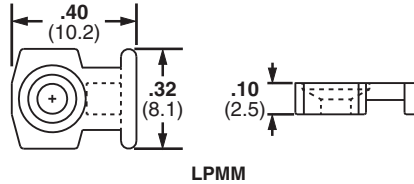

A. System Overview

Low Profile Mounts – Screw Applied

- Low profile design keeps bundle close to mounting surface
- Small overall size
- Install with a screw or rivet for a strong, secure installation
- For indoor use only
- Material: Nylon 6.6

Part Number	Used with Cable Ties‡	Color	Mounting Method	Std. Pkg. Qty.	Std. Ctn. Qty.
LPMM-S2-C	M	Natural	#2 (M2) Countersunk Screw	100	1000
LPMM-S5-C	M		#5 (M3) Countersunk Screw	100	1000
LPMS-S8-C	M, I, S		#8 (M4) Countersunk Screw	100	1000

‡Cable tie cross section sizes: M = Miniature, I = Intermediate, and S = Standard.

C1. Wiring Duct

C2. Surface Raceway

C3. Abrasion Protection

C4. Cable Management

D1. Terminals

D2. Power Connectors

D3. Grounding Connectors

‡Cable tie cross section sizes: M = Miniature, I = Intermediate, and S = Standard.

X-ON Electronics

Largest Supplier of Electrical and Electronic Components

Click to view similar products for [Cable Ties](#) category: