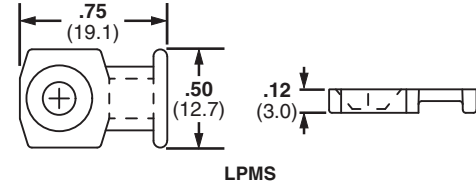

A. System Overview

Low Profile Mounts – Screw Applied

- Low profile design keeps bundle close to mounting surface
- Small overall size
- Install with a screw or rivet for a strong, secure installation
- For indoor use only
- Material: Nylon 6.6

Part Number	Used with Cable Ties‡	Color	Mounting Method	Std. Pkg. Qty.	Std. Ctn. Qty.
LPMM-S2-C	M	Natural	#2 (M2) Countersunk Screw	100	1000
LPMM-S5-C	M		#5 (M3) Countersunk Screw	100	1000
LPMS-S8-C	M, I, S		#8 (M4) Countersunk Screw	100	1000

‡Cable tie cross section sizes: M = Miniature, I = Intermediate, and S = Standard.

C1. Wiring Duct

C2. Surface Raceway

C3. Abrasion Protection

C4. Cable Management

D1. Terminals

D2. Power Connectors

D3. Grounding Connectors

‡Cable tie cross section sizes: M = Miniature, I = Intermediate, and S = Standard.

X-ON Electronics

Largest Supplier of Electrical and Electronic Components

Click to view similar products for [Cable Ties](#) category: