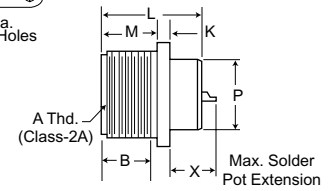

Box Mounting Receptacle

MS3102E/MS3102R

CA3102E/CA3102R

MS3102E and MS3102R box mounting receptacles are used in junction boxes or as an integral part of equipment. These connectors are identical in construction and will mate with 3106, 3107 and 3108 plugs. For new equipment, customer should specify MS3102R.

Shell Size	X DIMENSION				
	Max. Solder Pot Ext. - Pin or Socket				
	Contact Size				
	16	12	8	4	0
8S, 10S, 10SL	.534	-	-	-	-
12S, 14S, 16S	.518	-	-	-	-
12	.705	.705	-	-	-
14	.705	.705	.767	-	-
16	.705	.705	.767	.767	-
18	.674	.674	.736	.736	-
20,22	.674	.674	.736	.736	.971
24,28	.612	.612	.674	.674	.909
32,36	.549	.549	.611	.611	.846

90° Angle Plug

MS3108E/MS3108R

CA3108E/CA3108R

MS3108R 90° angle plugs with O ring seal less cable clamp) and the MS3108E 90° angle plugs (less O ring seal with cable clamp) are used where there is limited space and where wires must be brought at abrupt angles. This plugs will mate with 3100 and 3102 receptacles and 3101 plugs.