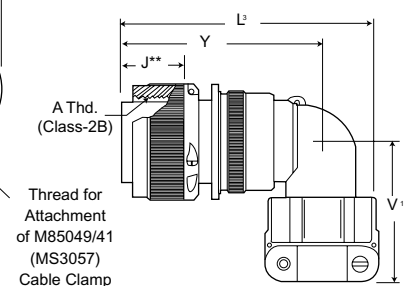

Shell Size	X DIMENSION				
	Max. Solder Pot Ext. - Pin or Socket				
	Contact Size				
	16	12	8	4	0
8S, 10S, 10SL	.534	-	-	-	-
12S, 14S, 16S	.518	-	-	-	-
12	.705	.705	-	-	-
14	.705	.705	.767	-	-
16	.705	.705	.767	.767	-
18	.674	.674	.736	.736	-
20,22	.674	.674	.736	.736	.971
24,28	.612	.612	.674	.674	.909
32,36	.549	.549	.611	.611	.846

90° Angle Plug

MS3108E/MS3108R

CA3108E/CA3108R

MS3108R 90° angle plugs with O ring seal less cable clamp) and the MS3108E 90° angle plugs (less O ring seal with cable clamp) are used where there is limited space and where wires must be brought at abrupt angles. This plugs will mate with 3100 and 3102 receptacles and 3101 plugs.