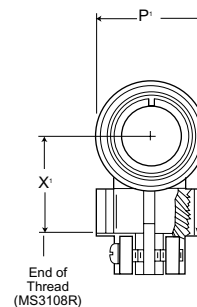

Shell Size	X DIMENSION				
	Max. Solder Pot Ext. - Pin or Socket				
	Contact Size				
	16	12	8	4	0
8S, 10S, 10SL	.534	-	-	-	-
12S, 14S, 16S	.518	-	-	-	-
12	.705	.705	-	-	-
14	.705	.705	.767	-	-
16	.705	.705	.767	.767	-
18	.674	.674	.736	.736	-
20,22	.674	.674	.736	.736	.971
24,28	.612	.612	.674	.674	.909
32,36	.549	.549	.611	.611	.846

90° Angle Plug

MS3108E/MS3108R

CA3108E/CA3108R

MS3108R 90° angle plugs with O ring seal less cable clamp) and the MS3108E 90° angle plugs (less O ring seal with cable clamp) are used where there is limited space and where wires must be brought at abrupt angles. This plugs will mate with 3100 and 3102 receptacles and 3101 plugs.

†Not to MS specification

** Barrel engaging face to shoulder.

Shell Size	A Thread	
	Box Mounting Receptacle	90° Angle Plug
8S	1/2-28UNEF-2A	1/2-28UNEF-2B
10S	5/8-24UNEF-2A	5/8-24UNEF-2B
10SL	5/8-24UNEF-2A	5/8-24UNEF-2B
12S	3/4-20UNEF-2A	3/4-20UNEF-2B
14S	7/8-20UNEF-2A	7/8-20UNEF-2B
16S	1-20UNEF-2A	1-20UNEF-2B
12	3/4-20UNEF-2A	3/4-20UNEF-2B
14	7/8-20UNEF-2A	7/8-20UNEF-2B