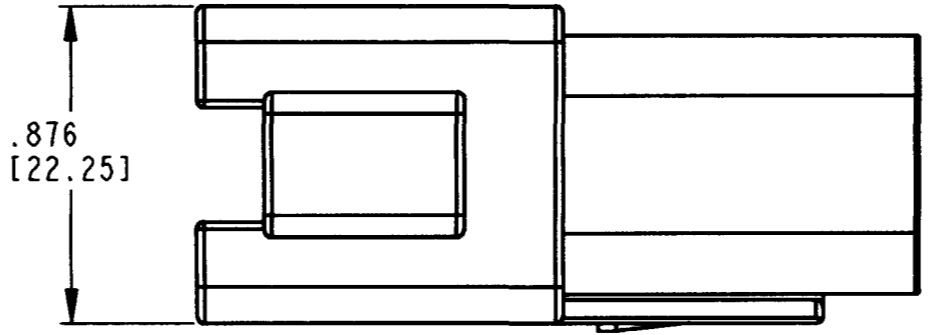

3-DIMENSIONAL VIEW

REV A	DT04-12PA-CE08	REVISIONS		
SYM	DESCRIPTION	DATE	APPROVED	
NC	NEW RELEASE PER E.O. P16570	3/7/00	D.M.	
A	REVISED PER E.O. P16863	9-15-00	RDR	

-E- DESIGNATES REDUCED DIAMETER WIRE SEAL

RECEPTACLE HOUSING

DATE LEGEND

YEARS TO BE REPRESENTED BY LAST NUMERICAL DIGIT
MONTH USES SEQUENTIAL ALPHA CHARACTERS, EX: A= JANUARY ...

CONTACT SIZE	MIN. INSUL O.D.	MAX. INSUL O.D.	WIRE RANGE [mm ²]
16	.053 [1.34]	.120 [3.04]	14-20 AWG [2.0-0.5]

4. THIS RECEPTACLE MATES WITH THE DT06-12SA-**** PLUG (**** = ALL MODIFICATIONS). CONSULT FACTORY FOR MODIFICATIONS.
3. FOR CONTACTS AND WIRE PERFORMANCE AND APPLICATION CHARACTERISTICS SEE ENVELOPE DRAWING 0425-015-0000 AND 0425-017-0000.
2. DIMENSIONS ARE ±.025[0.63] UNLESS OTHERWISE SPECIFIED.
1. DIMENSIONS ARE IN INCHES [MILLIMETERS].