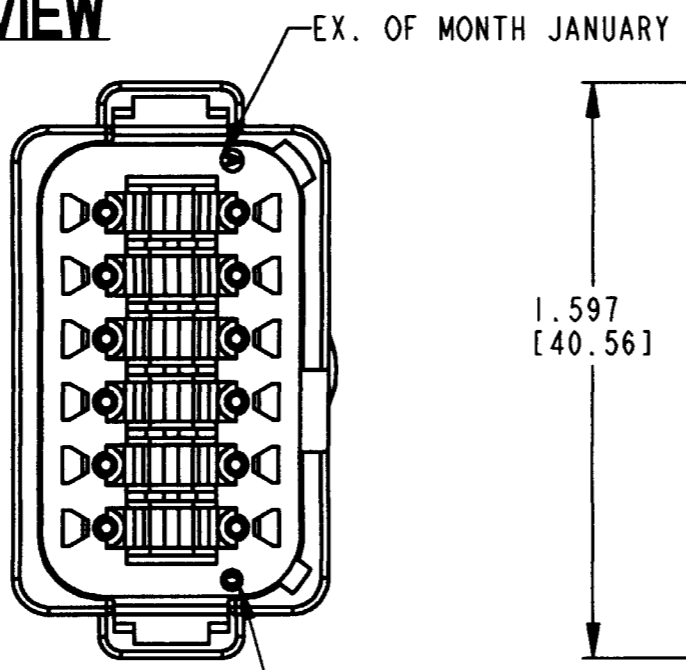

3-DIMENSIONAL VIEW

REV A	DT04-12PA-CE08	REVISIONS		
SYM	DESCRIPTION	DATE	APPROVED	
NC	NEW RELEASE PER E.O. P16570	3/7/00	D.M.	
A	REVISED PER E.O. P16863	9-15-00	RDR	

-E- DESIGNATES REDUCED DIAMETER WIRE SEAL

RECEPTACLE HOUSING

DATE LEGEND

YEARS TO BE REPRESENTED BY LAST NUMERICAL DIGIT
MONTH USES SEQUENTIAL ALPHA CHARACTERS, EX: A= JANUARY ...

CONTACT SIZE	MIN. INSUL O.D.	MAX. INSUL O.D.	WIRE RANGE [mm ²]
16	.053 [1.34]	.120 [3.04]	14-20 AWG [2.0-0.5]

4. THIS RECEPTACLE MATES WITH THE DT06-12SA-**** PLUG (**** = ALL MODIFICATIONS). CONSULT FACTORY FOR MODIFICATIONS.
3. FOR CONTACTS AND WIRE PERFORMANCE AND APPLICATION CHARACTERISTICS SEE ENVELOPE DRAWING 0425-015-0000 AND 0425-017-0000.
2. DIMENSIONS ARE ±.025[0.63] UNLESS OTHERWISE SPECIFIED.
1. DIMENSIONS ARE IN INCHES [MILLIMETERS].