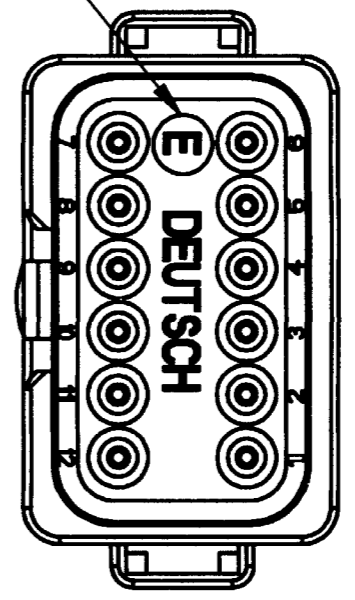

3-DIMENSIONAL VIEW

REV A	DT04-12PA-CE08	REVISIONS		
SYM	DESCRIPTION	DATE	APPROVED	
NC	NEW RELEASE PER E.O. P16570	3/7/00	D.M.	
A	REVISED PER E.O. P16863	9-15-00	RDR	

-E- DESIGNATES REDUCED DIAMETER WIRE SEAL

RECEPTACLE HOUSING

DATE LEGEND

YEARS TO BE REPRESENTED BY LAST NUMERICAL DIGIT
MONTH USES SEQUENTIAL ALPHA CHARACTERS, EX: A= JANUARY ...

CONTACT SIZE	MIN. INSUL O.D.	MAX. INSUL O.D.	WIRE RANGE [mm ²]
16	.053 [1.34]	.120 [3.04]	14-20 AWG [2.0-0.5]

4. THIS RECEPTACLE MATES WITH THE DT06-12SA-**** PLUG (**** = ALL MODIFICATIONS). CONSULT FACTORY FOR MODIFICATIONS.
3. FOR CONTACTS AND WIRE PERFORMANCE AND APPLICATION CHARACTERISTICS SEE ENVELOPE DRAWING 0425-015-0000 AND 0425-017-0000.
2. DIMENSIONS ARE ±.025[0.63] UNLESS OTHERWISE SPECIFIED.
1. DIMENSIONS ARE IN INCHES [MILLIMETERS].