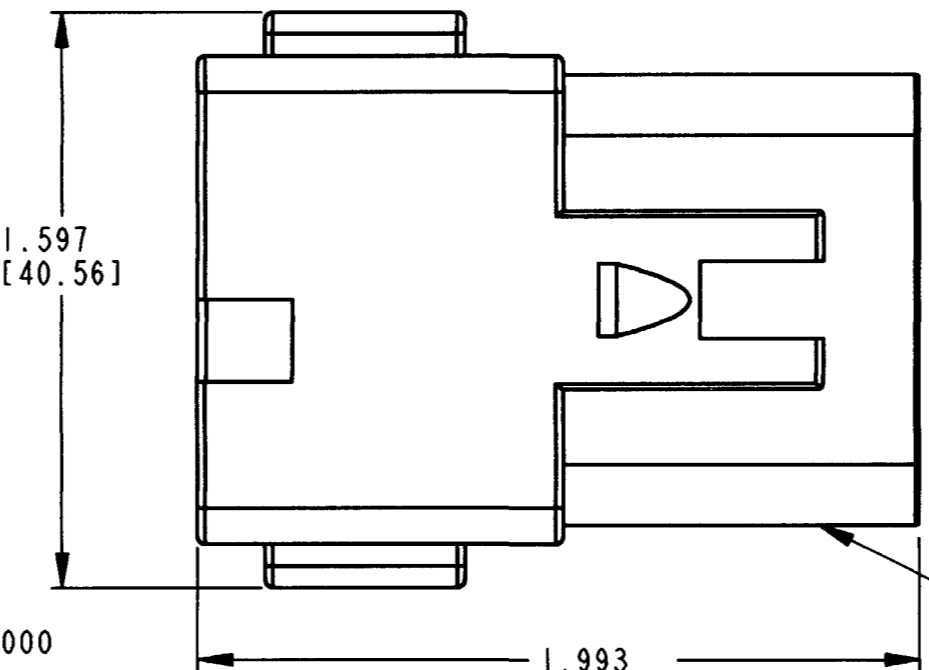

3-DIMENSIONAL VIEW

REV A	DT04-12PA-CE08	REVISIONS		
SYM	DESCRIPTION	DATE	APPROVED	
NC	NEW RELEASE PER E.O. P16570	3/7/00	D.M.	
A	REVISED PER E.O. P16863	9-15-00	RDR	

-E- DESIGNATES REDUCED DIAMETER WIRE SEAL

RECEPTACLE HOUSING

DATE LEGEND

YEARS TO BE REPRESENTED BY LAST NUMERICAL DIGIT
MONTH USES SEQUENTIAL ALPHA CHARACTERS, EX: A= JANUARY ...

CONTACT SIZE	MIN. INSUL O.D.	MAX. INSUL O.D.	WIRE RANGE [mm ²]
16	.053 [1.34]	.120 [3.04]	14-20 AWG [2.0-0.5]

4. THIS RECEPTACLE MATES WITH THE DT06-12SA-**** PLUG (**** = ALL MODIFICATIONS). CONSULT FACTORY FOR MODIFICATIONS.
3. FOR CONTACTS AND WIRE PERFORMANCE AND APPLICATION CHARACTERISTICS SEE ENVELOPE DRAWING 0425-015-0000 AND 0425-017-0000.
2. DIMENSIONS ARE ±.025[0.63] UNLESS OTHERWISE SPECIFIED.
1. DIMENSIONS ARE IN INCHES [MILLIMETERS].