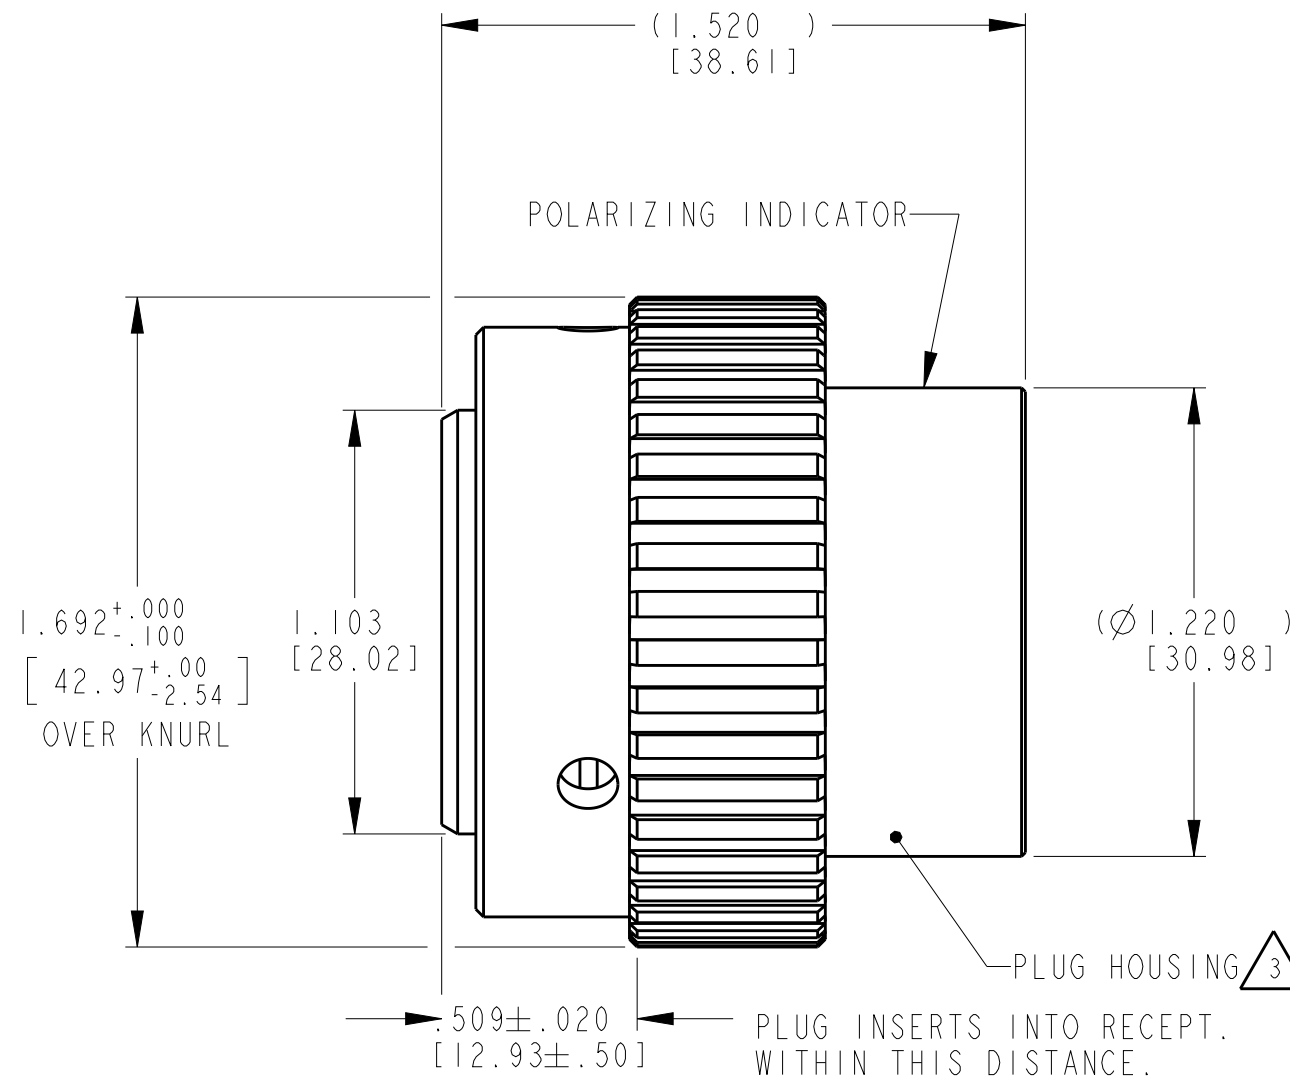

3. MATERIAL:
 PLUG HOUSING: AL 6000 SERIES

2. FOR ARRANGEMENT OF CONTACT LOCATION SEE ENVELOPE DRAWING 0425-013-1800.

1. CONSULT THE FACTORY FOR ELECTRICAL AND MATERIAL SPECIFICATIONS.

NOTES:

THIS DRAWING IS A CONTROLLED DOCUMENT.		DWN V. TOMSA 09NOV1995		
DIMENSIONS: INCHES [mm]		CHK V. TOMSA 09NOV1995		
TOLERANCES UNLESS OTHERWISE SPECIFIED:		APVD R. REED 04DEC1995	NAME PLUG CONNECTOR SHELL SIZE 18. BAYONET COUPLING. HD30 SERIES	
0 PLC ±-		PRODUCT SPEC 0425-016-0000	SIZE A3	RESTRICTED TO -
1 PLC ±-		APPLICATION SPEC 0425-015-0000	CAGE CODE -	DRAWING NO. HD36-18-XXP/SX
2 PLC ±-		WEIGHT -	SCALE NONE	SHEET 1 OF 1
3 PLC ±.010 [±.254]		Customer Drawing	REV A	
4 PLC ±-				
ANGLES ±° 30' 0"				
FINISH -				
MATERIAL SEE NOTE				