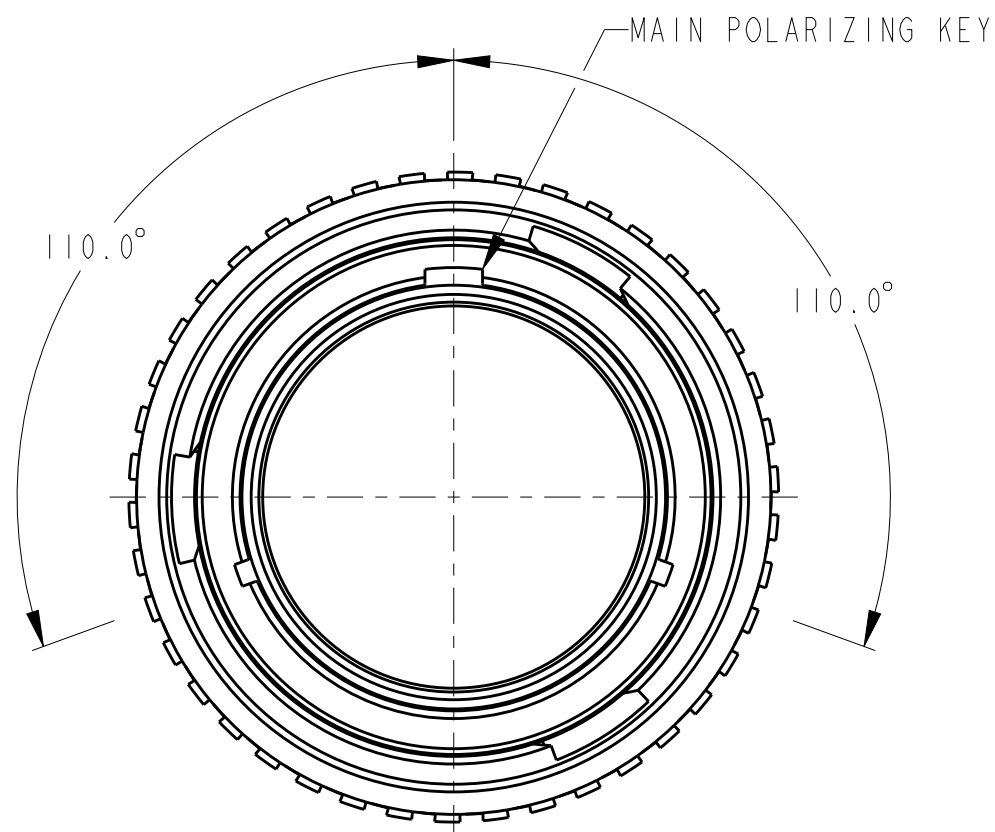

3. MATERIAL:
 PLUG HOUSING: AL 6000 SERIES

2. FOR ARRANGEMENT OF CONTACT LOCATION SEE ENVELOPE DRAWING 0425-013-1800.

1. CONSULT THE FACTORY FOR ELECTRICAL AND MATERIAL SPECIFICATIONS.

NOTES:

THIS DRAWING IS A CONTROLLED DOCUMENT.		DWN V. TOMSA 09NOV1995		
DIMENSIONS: INCHES [mm]		CHK V. TOMSA 09NOV1995		
TOLERANCES UNLESS OTHERWISE SPECIFIED:		APVD R. REED 04DEC1995	NAME PLUG CONNECTOR SHELL SIZE 18. BAYONET COUPLING. HD30 SERIES	
0 PLC ±-		PRODUCT SPEC 0425-016-0000	SIZE A3	RESTRICTED TO -
1 PLC ±-		APPLICATION SPEC 0425-015-0000	CAGE CODE -	DRAWING NO. HD36-18-XXP/SX
2 PLC ±-		WEIGHT -	SCALE NONE	SHEET 1 OF 1
3 PLC ±.010 [±.254]		Customer Drawing	REV A	
4 PLC ±-				
ANGLES ±° 30' 0"				
FINISH -				
MATERIAL SEE NOTE				