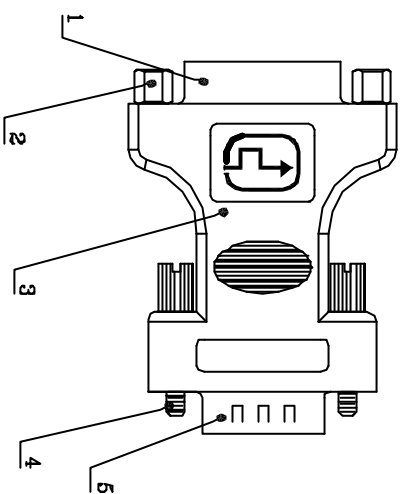

# ROHS = COMPLIANT

LTR	REV.	DESCRIPTION	DATE
△	B	ECN # 060424-5 EDIT CONNECTOR	04/24/06

BACK SIDE

- 100% OPEN / SHORT / INSULATING TEST
- INSULATION TEST: 5MΩ
- PACKING: <1>EACH PC / POLYBAG + EAN CODE LABEL & ROHS LABEL
- <2>EACH CARTON / ROHS LABEL(L\*W=35\*22mm)
- EAN CODE:4260113560174

COMPONENTS	DESCRIPTION	Q'TY
1 DVI29F	DVI-Integrated 29P Female Connector Insulator: High Temperature Plastic UL-94V-0 Contact: Phosphor Bronze Metal Board Lock: Zinc Alloy With Tin Plating 150u" Over Shell: Zinc Alloy With Nickel Plated Contact Plating: G/F Selective Plating And Tin/LEAD On Solder Tail All With Nickel Underplating UNC #4-40 Nickel Plated	1
2 Screw Look	P.V.C Molded Color:BLACK(NK-K01)	2
3 Hood	Inner Molded With Copper Foil Shielded	1
4 Jack Screw	UNC #4-40 Nickel Plated	2
5 HD15M	D-SUB High Density 2.29mm 15P Male Connector Shell: Steel Nickel Plated Insulator: Black. P.B.T Contact: Brass G/F Gold Plated	1

Tolerance	Inch	M/M
.X	.015	.30
.XX	.010	.10
.XXX	.005	.05

DRGW  
FANNIE 04/24/06

Customer P/N: ADD0002

2DIREKT GMBH

Title  
DVI\_I/F - HDB15/M ADAPTOR

Check	App'd	Customer	E-DIR
Engr	Scale NONE	Units m/mm	Third Angle Projection
	Dwg No. 160-1295	REV: B	Sheet 1/2