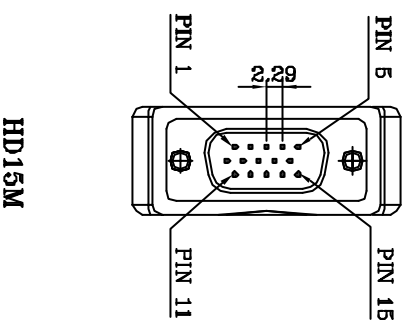

# ROHS = COMPLIANT

LTR	REV.	DESCRIPTION	DATE
△	B	ECN # 060424-5 EDIT CONNECTOR	04/24/06

BACK SIDE

- 100% OPEN / SHORT / INSULATING TEST
- INSULATION TEST: 5MΩ
- PACKING: <1>EACH PC / POLYBAG + EAN CODE LABEL & ROHS LABEL
- <2>EACH CARTON / ROHS LABEL(L\*W=35\*22mm)
- EAN CODE:4260113560174

COMPONENTS	DESCRIPTION	Q'TY
1 DVI29F	DVI-Integrated 29P Female Connector Insulator: High Temperature Plastic UL-94V-0 Contact: Phosphor Bronze Metal Board Lock: Zinc Alloy With Tin Plating 150u" Over Shell: Zinc Alloy With Nickel Plated Contact Plating: G/F Selective Plating And Tin/LEAD On Solder Tail All With Nickel Underplating UNC #4-40 Nickel Plated	1
2 Screw Look	P.V.C Molded Color:BLACK(NK-K01)	2
3 Hood	Inner Molded With Copper Foil Shielded	1
4 Jack Screw	UNC #4-40 Nickel Plated	2
5 HD15M	D-SUB High Density 2.29mm 15P Male Connector Shell: Steel Nickel Plated Insulator: Black. P.B.T Contact: Brass G/F Gold Plated	1

Tolerance	Inch	M/M
.X	.015	.30
.XX	.010	.10
.XXX	.005	.05

DRGW  
FANNIE 04/24/06

Customer P/N: ADD0002

2DIREKT GMBH

Title  
DVI\_I/F - HDB15/M ADAPTOR

Check	App'd	Customer	E-DIR
Engr	Scale NONE	Units m/mm	Third Angle Projection
	Dwg No. 160-1295	REV: B	Sheet 1/2