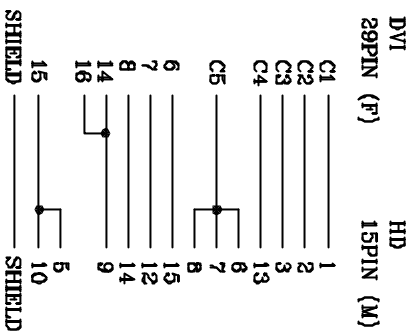

# ROHS = COMPLIANT

LTR	REV.	DESCRIPTION	DATE
△	B	ECN # 060424-5 EDIT CONNECTOR	04/24/06

BACK SIDE

- 100% OPEN / SHORT / INSULATING TEST
- INSULATION TEST: 5MΩ
- PACKING: <1>EACH PC / POLYBAG + EAN CODE LABEL & ROHS LABEL
- <2>EACH CARTON / ROHS LABEL(L\*W=35\*22mm)
- EAN CODE:4260113560174

COMPONENTS	DESCRIPTION	Q'TY
1 DVI29F	DVI-Integrated 29P Female Connector Insulator: High Temperature Plastic UL-94V-0 Contact: Phosphor Bronze Metal Board Lock: Zinc Alloy With Tin Plating 150u" Over Shell: Zinc Alloy With Nickel Plated Contact Plating: G/F Selective Plating And Tin/LEAD On Solder Tail All With Nickel Underplating UNC #4-40 Nickel Plated	1
2 Screw Look	P.V.C Molded Color:BLACK(NK-K01)	2
3 Hood	Inner Molded With Copper Foil Shielded	1
4 Jack Screw	UNC #4-40 Nickel Plated	2
5 HD15M	D-SUB High Density 2.29mm 15P Male Connector Shell: Steel Nickel Plated Insulator: Black. P.B.T Contact: Brass G/F Gold Plated	1