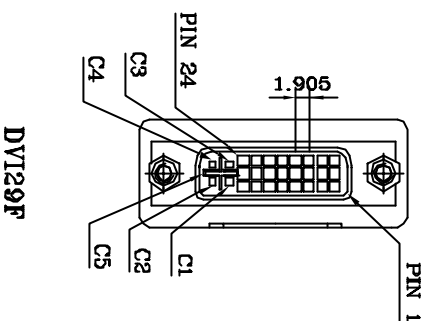

# ROHS = COMPLIANT

LTR	REV.	DESCRIPTION	DATE
△	B	ECN # 060424-5 EDIT CONNECTOR	04/24/06

BACK SIDE

- 100% OPEN / SHORT / INSULATING TEST
- INSULATION TEST: 5MΩ
- PACKING: <1>EACH PC / POLYBAG + EAN CODE LABEL & ROHS LABEL
- <2>EACH CARTON / ROHS LABEL(L\*W=35\*22mm)
- EAN CODE:4260113560174

COMPONENTS	DESCRIPTION	Q'TY
1 DVI29F	DVI-Integrated 29P Female Connector Insulator: High Temperature Plastic UL-94V-0 Contact: Phosphor Bronze Metal Board Lock: Zinc Alloy With Tin Plating 150u" Over Shell: Zinc Alloy With Nickel Plated Contact Plating: G/F Selective Plating And Tin/LEAD On Solder Tail All With Nickel Underplating UNC #4-40 Nickel Plated	1
2 Screw Look	P.V.C Molded Color:BLACK(NK-K01)	2
3 Hood	Inner Molded With Copper Foil Shielded	1
4 Jack Screw	UNC #4-40 Nickel Plated	2
5 HD15M	D-SUB High Density 2.29mm 15P Male Connector Shell: Steel Nickel Plated Insulator: Black. P.B.T Contact: Brass G/F Gold Plated	1

Tolerance	Inch	M/M
.X	.015	.30
.XX	.010	.10
.XXX	.005	.05

DRGW  
FANNIE 04/24/06

Customer P/N: ADD0002

2DIREKT GMBH

Title  
DVI\_I/F - HDB15/M ADAPTOR

Check	App'd	Customer	E-DIR
Engr	Scale NONE	Units m/mm	Third Angle Projection
	Dwg No. 160-1295	REV: B	Sheet 1/2