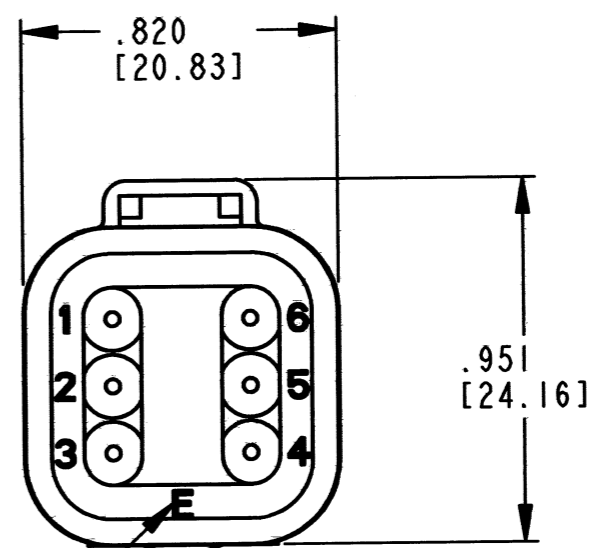

REV
NC DT04-6P-CE09

REVISIONS			
SYM	DESCRIPTION	DATE	APPROVED
NC	NEW RELEASE PER E.O. P21014	7-12-11	RDR

DATE CODE: SEQUENTIAL ALPHA CHARACTERS
REPRESENT MONTH: EX: A=JANUARY
NUMBER REPRESENTS LAST
DIGIT OF YEAR: EX: 0=2010

-E- SYMBOL
DESIGNATES
REDUCED WIRE SEAL

- 5. MATERIAL - SHELL: PLASTIC; SEAL: RUBBER
COLOR: BLACK
- 4. THIS RECEPTACLE MATES WITH DT06-6S-**** (**** = ALL MODIFICATIONS).
CONSULT FACTORY FOR MODIFICATIONS.
- 3. FOR CONTACTS AND WIRE PERFORMANCE AND APPLICATION CHARACTERISTICS
SEE ENVELOPE DRAWINGS 0425-015-0000 AND 0425-017-0000.
- 2. DIMENSIONS ARE ±.025[0.63] UNLESS OTHERWISE SPECIFIED.
- 1. DIMENSIONS ARE IN INCHES [MILLIMETERS].

CONTACT SIZE	MIN. INSUL. O.D.	MAX. INSUL. O.D.	WIRE RANGE [mm ²]
16	.053 [1.35]	.120 [3.05]	14-20 AWG [2.0-0.5]

NOTES:

SIGNATURE & DATE	
DR	A. MALAGON 05 JUL 11
CHK	<i>[Signature]</i> 7/7/2011
PE	<i>[Signature]</i> 6/7/11
APPD	<i>[Signature]</i> 7/6/11
SCALE	NONE WT

**6 WAY RECEPTACLE
E-SEAL
W/ EXTENDED CAP
COLOR: BLACK
DT SERIES**

ENVELOPE

EP	MATL. CODE
3850 INDUSTRIAL AVE. HEMET, CA 92545	
B	DT04-6P-CE09
DWG SIZE	CODE 11139 SHEET OF

X-ON Electronics

Largest Supplier of Electrical and Electronic Components