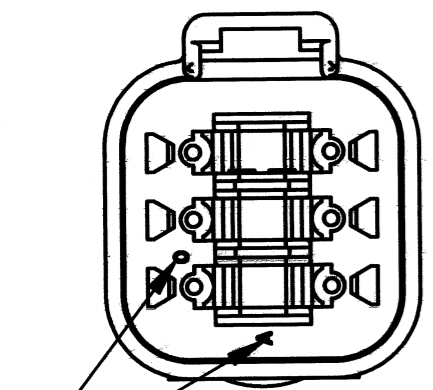

REV
NC DT04-6P-CE09

REVISIONS			
SYM	DESCRIPTION	DATE	APPROVED
NC	NEW RELEASE PER E.O. P21014	7-12-11	RDR

DATE CODE: SEQUENTIAL ALPHA CHARACTERS
REPRESENT MONTH: EX: A=JANUARY
NUMBER REPRESENTS LAST
DIGIT OF YEAR: EX: 0=2010

-E- SYMBOL
DESIGNATES
REDUCED WIRE SEAL

5. MATERIAL - SHELL: PLASTIC; SEAL: RUBBER
  COLOR: BLACK
4. THIS RECEPTACLE MATES WITH DT06-6S-**** (**** = ALL MODIFICATIONS).
  CONSULT FACTORY FOR MODIFICATIONS.
3. FOR CONTACTS AND WIRE PERFORMANCE AND APPLICATION CHARACTERISTICS
  SEE ENVELOPE DRAWINGS 0425-015-0000 AND 0425-017-0000.
2. DIMENSIONS ARE ±.025[0.63] UNLESS OTHERWISE SPECIFIED.
1. DIMENSIONS ARE IN INCHES [MILLIMETERS].

CONTACT SIZE	MIN. INSUL. O.D.	MAX. INSUL. O.D.	WIRE RANGE [mm²]
16	.053 [1.35]	.120 [3.05]	14-20 AWG [2.0-0.5]

NOTES:

SIGNATURE & DATE	
DR	A. MALAGON 05 JUL 11
CHK	<i>[Signature]</i> 7/7/2011
PE	<i>[Signature]</i> 6/7/11
APPD	<i>[Signature]</i> 7/6/11
SCALE	NONE WT

**6 WAY RECEPTACLE
E-SEAL
W/ EXTENDED CAP
COLOR: BLACK
DT SERIES**

ENVELOPE

EP	MATL. CODE
3850 INDUSTRIAL AVE. HEMET, CA 92545	
B	DT04-6P-CE09
DWG SIZE	CODE 11139 SHEET | OF |