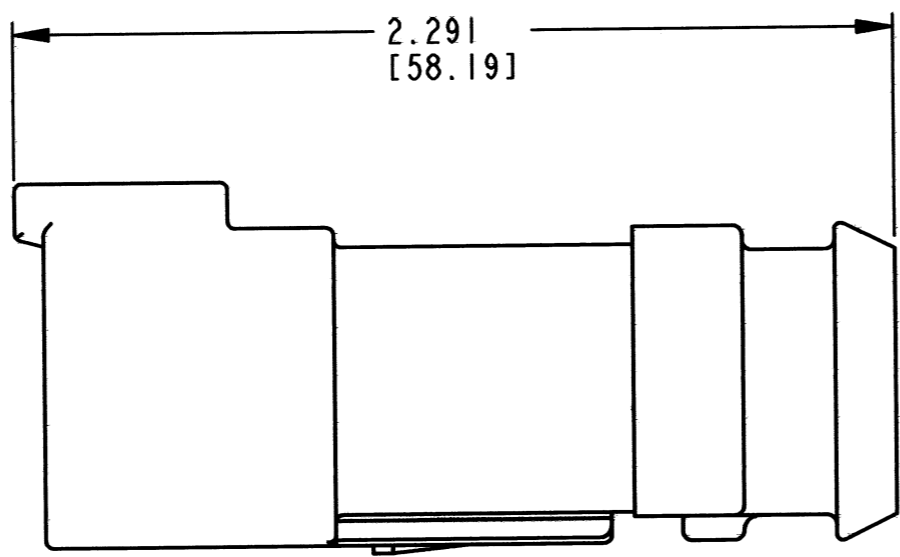

REV
NC DT04-6P-CE09

REVISIONS			
SYM	DESCRIPTION	DATE	APPROVED
NC	NEW RELEASE PER E.O. P21014	7-12-11	RDR

DATE CODE: SEQUENTIAL ALPHA CHARACTERS
REPRESENT MONTH: EX: A=JANUARY
NUMBER REPRESENTS LAST
DIGIT OF YEAR: EX: 0=2010

-E- SYMBOL
DESIGNATES
REDUCED WIRE SEAL

5. MATERIAL - SHELL: PLASTIC; SEAL: RUBBER
  COLOR: BLACK
4. THIS RECEPTACLE MATES WITH DT06-6S-**** (**** = ALL MODIFICATIONS).
  CONSULT FACTORY FOR MODIFICATIONS.
3. FOR CONTACTS AND WIRE PERFORMANCE AND APPLICATION CHARACTERISTICS
  SEE ENVELOPE DRAWINGS 0425-015-0000 AND 0425-017-0000.
2. DIMENSIONS ARE ±.025[0.63] UNLESS OTHERWISE SPECIFIED.
1. DIMENSIONS ARE IN INCHES [MILLIMETERS].

CONTACT SIZE	MIN. INSUL. O.D.	MAX. INSUL. O.D.	WIRE RANGE [mm²]
16	.053 [1.35]	.120 [3.05]	14-20 AWG [2.0-0.5]

NOTES:

SIGNATURE & DATE	
DR	A. MALAGON 05 JUL 11
CHK	<i>[Signature]</i> 7/7/2011
PE	<i>[Signature]</i> 6/7/11
APPD	<i>[Signature]</i> 7/6/11
SCALE	NONE WT

**6 WAY RECEPTACLE
E-SEAL
W/ EXTENDED CAP
COLOR: BLACK
DT SERIES**

ENVELOPE

EP	MATL. CODE
3850 INDUSTRIAL AVE. HEMET, CA 92545	
B	DT04-6P-CE09
DWG SIZE	CODE 11139 SHEET | OF |