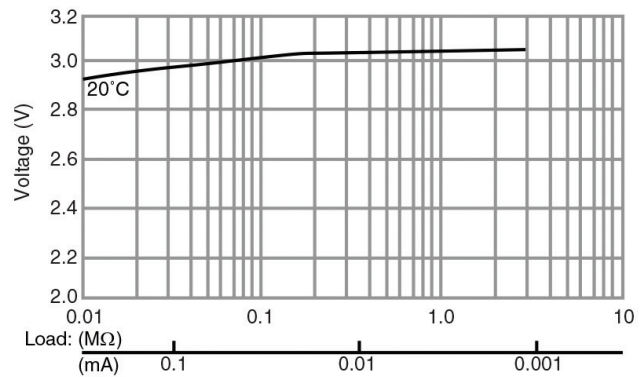

CR2450 LITHIUM MANGANESE DIOXIDE

Features & Benefits

- Good pulse capability
- High discharge characteristics
- Stable voltage level during discharge
- Long-term reliability

Specifications

Nominal Capacity:	620 mAh
Nominal Voltage:	3V
Weight:	6.3g
Operating Temperature:	-30°C - +60°C

Dimensions

Temperature Characteristics

Operating Voltage vs. Load Resistance (voltage at 50% discharge depth)

Capacity vs. Load Resistance

⚠ WARNING

Serious harm in as little as 2-hours if swallowed. **KEEP AWAY FROM CHILDREN.** Seek immediate medical help if swallowed. Have the doctor call the poison center at 1-(800) 498 8666 for US and Canada. International: 303-389-1300