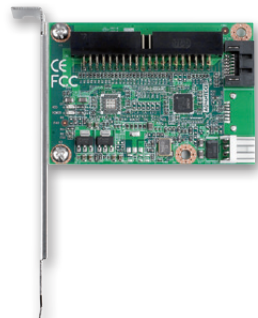

PCA-AUDIO-HDA1E

- 7.1 Channel HD Audio Extension Module
- Line-in, Mic-in, Lin-out, Front-out, Speaker-out, Rear-out, Subcen-out, Side-out
- Dimensions: 47.5 x 80.74 mm

PCA-COM232-00A1E

- 4 RS-232 series ports extension module by LPC connector on CPU card.
- Dimensions: 31.5 x 48 mm

PCA-COM485-00A1E

- 4 RS-422/485 series ports extension module by LPC connector on CPU card.
- With Auto-flow control function
- Dimensions: 31.5 x 48 mm

PCA-SATAP1-00A1E

- 1 IDE to 1 SATA adapter board with bracket
- 1 EIDE (ATA100/66/33)
- 1 port SATA (300MB/s)
- Dimensions: 47.5 x 80.74 mm

PCA-SATAP2-00A1E

- 1 IDE to 2 SATAs adapter board with bracket
- 1 EIDE (ATA100/66/33)
- 2 ports SATA (300MB/s)
- Dimensions: 47.5 x 80.74 mm

PCA-CFP1-00A1E

- IDE to CF adapter board with bracket
- 1 EIDE (ATA100/66/33)
- 1 CF socket
- Dimensions: 64.3 x 67.3 mm

PCA-5650-00A1E

- 2 VGA output Mini PCI Express Graphic card
- GPU: Silicon Motion SM750
- VGA output: 1920 x 1080, up to 75Hz vertical rate
- 16 Mb of embedded DDR memory

NEW

PCA-TPM-00A1E

- Trusted platform module compliant with TCG 1.2 specification and TCG software stack 1.2 via LPC connector on CPU card.
- Hardware based data protection solution for storage device encryption and decryption.
- Dimension: 31.5 x 30.5 mm