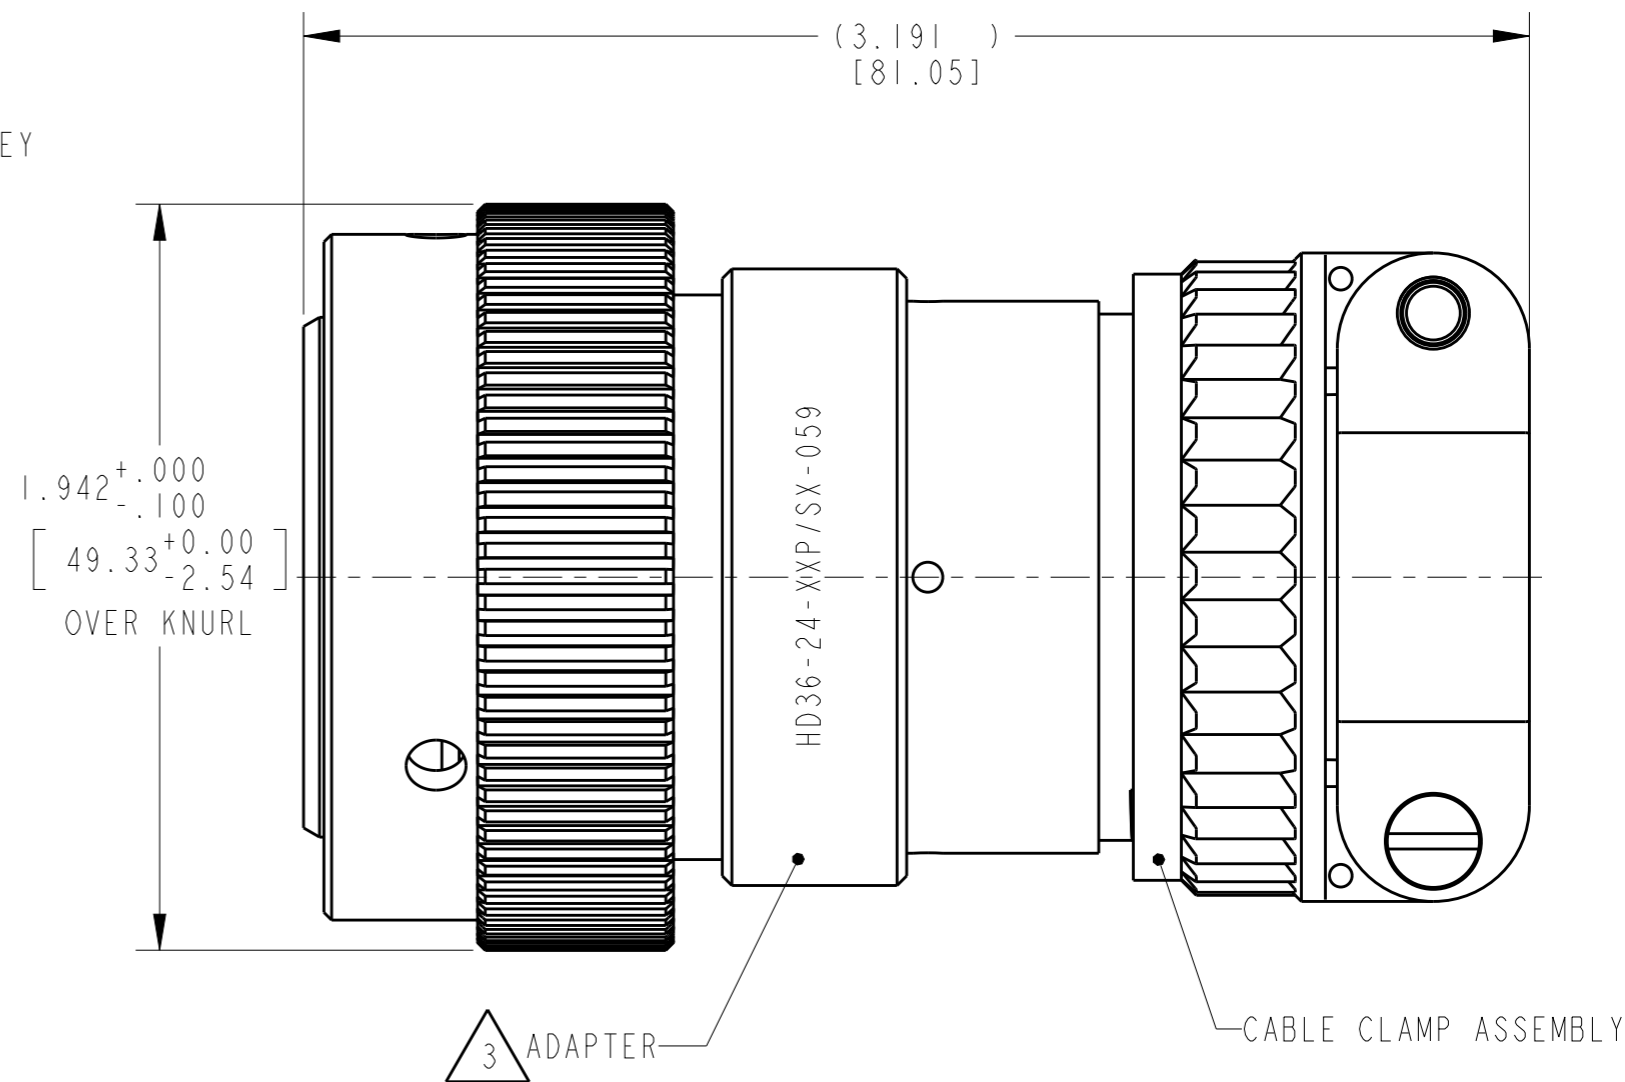

3D VIEW

3. MATERIAL:
 ADAPTER: AL 6000 SERIES

2. THE CONNECTOR MATES WITH HD34-24-XXS/PX-XXXX
 X = SEAL DESIGNATION, XX = NUMBER OF CAVITIES,
 XXXX = MODIFICATION DESIGNATION.

1. SEE DRAWING 0425-014-2400 FOR ARRANGEMENT OF CONTACT LOCATION

NOTES:

THIS DRAWING IS A CONTROLLED DOCUMENT.		DWN X. SANCHEZ 17APR2003				
DIMENSIONS: INCHES [mm]		CHK J. APOSTOL 13MAY2003				
TOLERANCES UNLESS OTHERWISE SPECIFIED:		APVD R. REED 16MAY2003	NAME PLUG CONNECTOR, SHELL SIZE 24 BAYONET COUPLING, MOD -059 HD30 SERIES			
		PRODUCT SPEC 0425-016-0000	SIZE A3	CAGE CODE -	DRAWING NO HD36-24-XXP/SX-059	RESTRICTED TO -
MATERIAL SEE NOTE		APPLICATION SPEC 0425-015-0000	SCALE 2:1		SHEET 1	OF 1
FINISH -		WEIGHT -	REV CI		Customer Drawing	