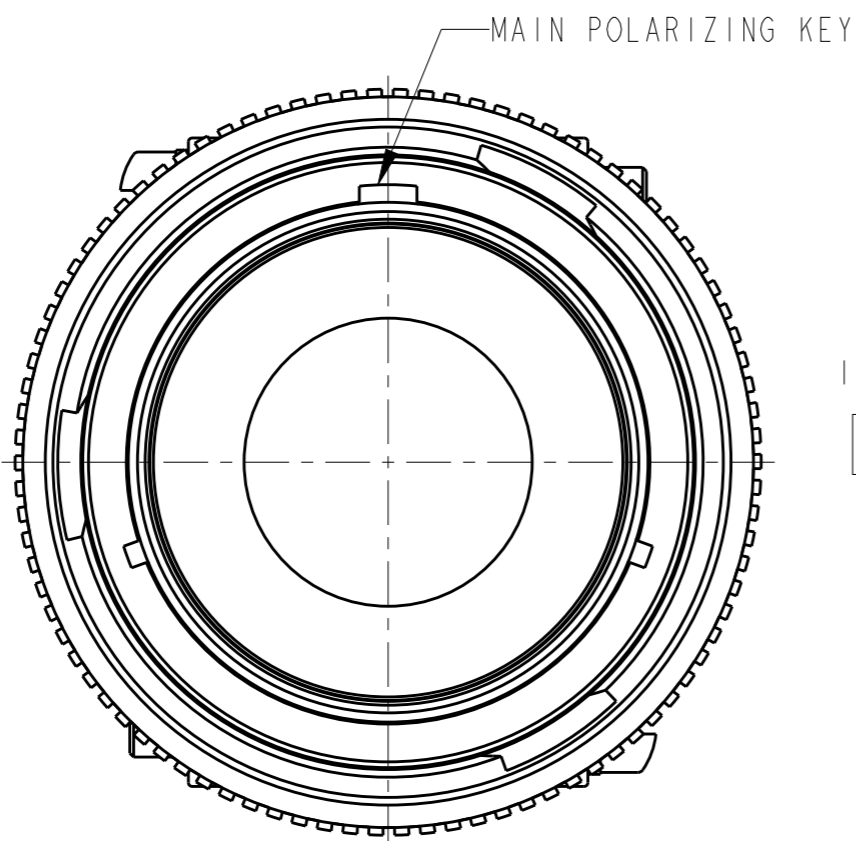

3D VIEW

3. MATERIAL:
 ADAPTER: AL 6000 SERIES

2. THE CONNECTOR MATES WITH HD34-24-XXS/PX-XXXX
 X = SEAL DESIGNATION, XX = NUMBER OF CAVITIES,
 XXXX = MODIFICATION DESIGNATION.

1. SEE DRAWING 0425-014-2400 FOR ARRANGEMENT OF CONTACT LOCATION

NOTES:

THIS DRAWING IS A CONTROLLED DOCUMENT.		DWN X. SANCHEZ 17APR2003				
DIMENSIONS: INCHES [mm]		CHK J. APOSTOL 13MAY2003				
TOLERANCES UNLESS OTHERWISE SPECIFIED:		APVD R. REED 16MAY2003	NAME PLUG CONNECTOR, SHELL SIZE 24 BAYONET COUPLING, MOD -059 HD30 SERIES			
		PRODUCT SPEC 0425-016-0000	SIZE A3	CAGE CODE -	DRAWING NO HD36-24-XXP/SX-059	RESTRICTED TO -
MATERIAL SEE NOTE		APPLICATION SPEC 0425-015-0000	SCALE 2:1		SHEET 1	OF 1
FINISH -		WEIGHT -	REV CI		Customer Drawing	