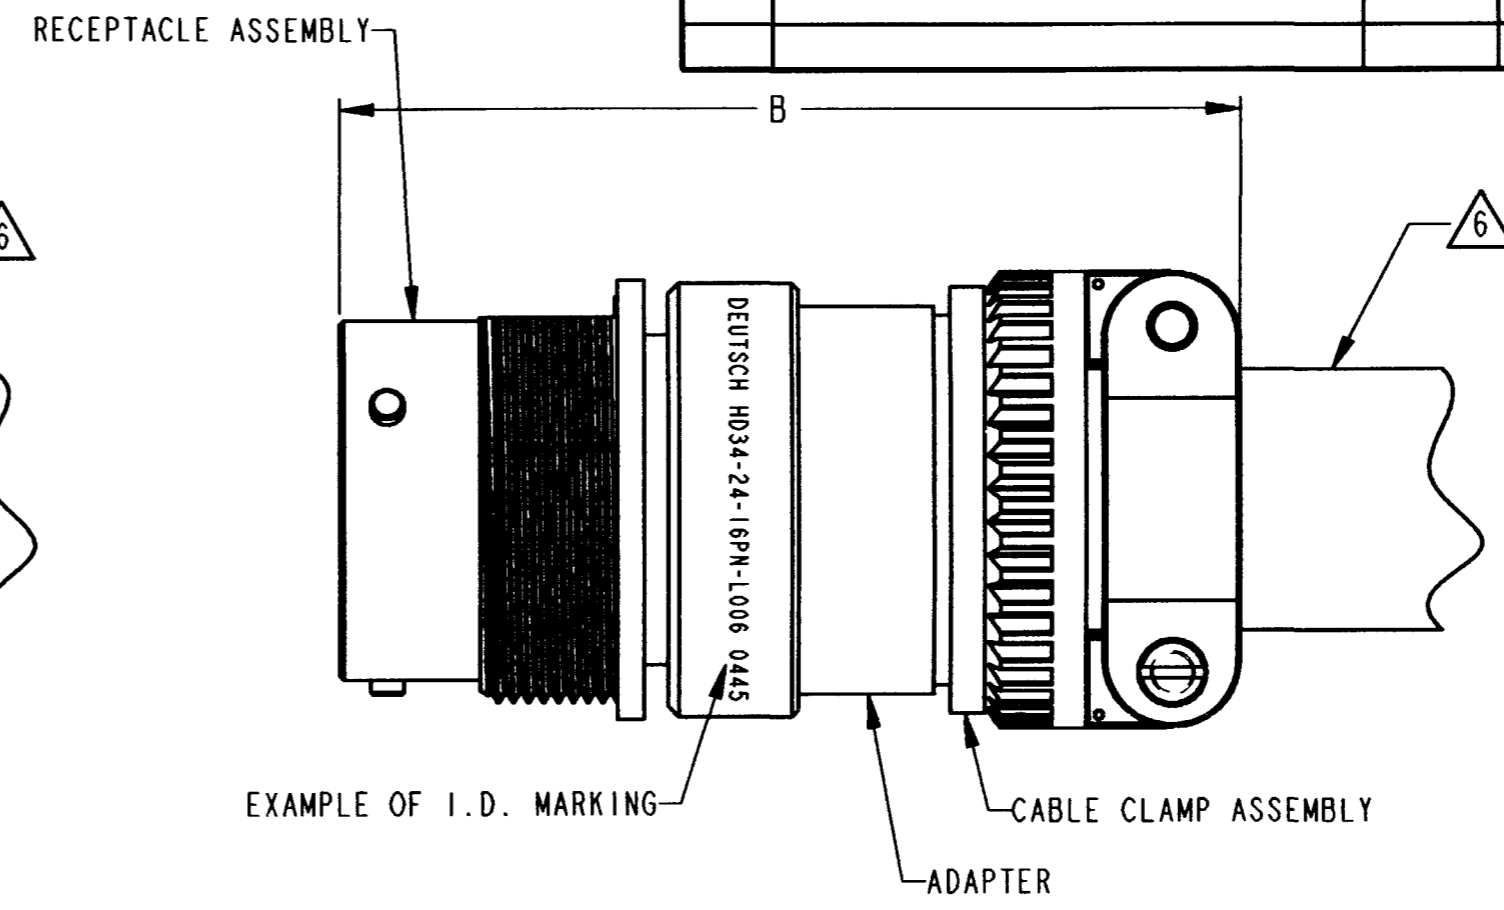

REV NC HD3***P/S*-L006

REVISIONS			
SYM	DESCRIPTION	DATE	APPROVED
NC	NEW RELEASE PER E.O. P18719	10-21-04	RDX

- 8. DIMENSIONS A AND B ON HD30, HDB, AND HD50 SERIES ARE THE SAME.
- 7. THIS DWG. SERVES FOR HD30, HDB, AND FOR HD50 SERIES.
- 6. ONE SIZE 12 AND ONE SIZE 16 BUSHING IS SUPPLIED WITH SIZE 24 CABLE CLAMP ASSEMBLY.
- 5. CABLE CLAMP ACCESSORIES ARE SHIPPED UNASSEMBLED.
- 4. FOR ARRANGEMENT OF CONTACT LOCATION SEE ENVELOPE DRAWING 0425-014-2400.
- 3. FOR CONTACTS AND WIRES PERFORMANCE AND APPLICATION CHARACTERISTICS SEE ENVELOPE DRAWING 0425-015-0000.
- 2. FOR PERFORMANCE AND APPLICATION CHARACTERISTICS SEE ENVELOPE DRAWING 0425-016-0000.

NOTES: 1. ALL DIMENSIONS ARE IN INCHES (MILLIMETERS).

SIZE	A ± .125 (A ± 3.18)	B ± .125 (B ± 3.18)
18	3.090 (78.49)	3.217 (81.71)
24	3.191 (81.05)	3.318 (84.28)

SIGNATURE & DATE	
DR	R. MESSENGER 10/15/04
CHK	J. Kim 10/21/04
PE	R. Messenger 10/21/04
APPD	S. Beaud 10/21/04
SCALE	1.5:1 WT