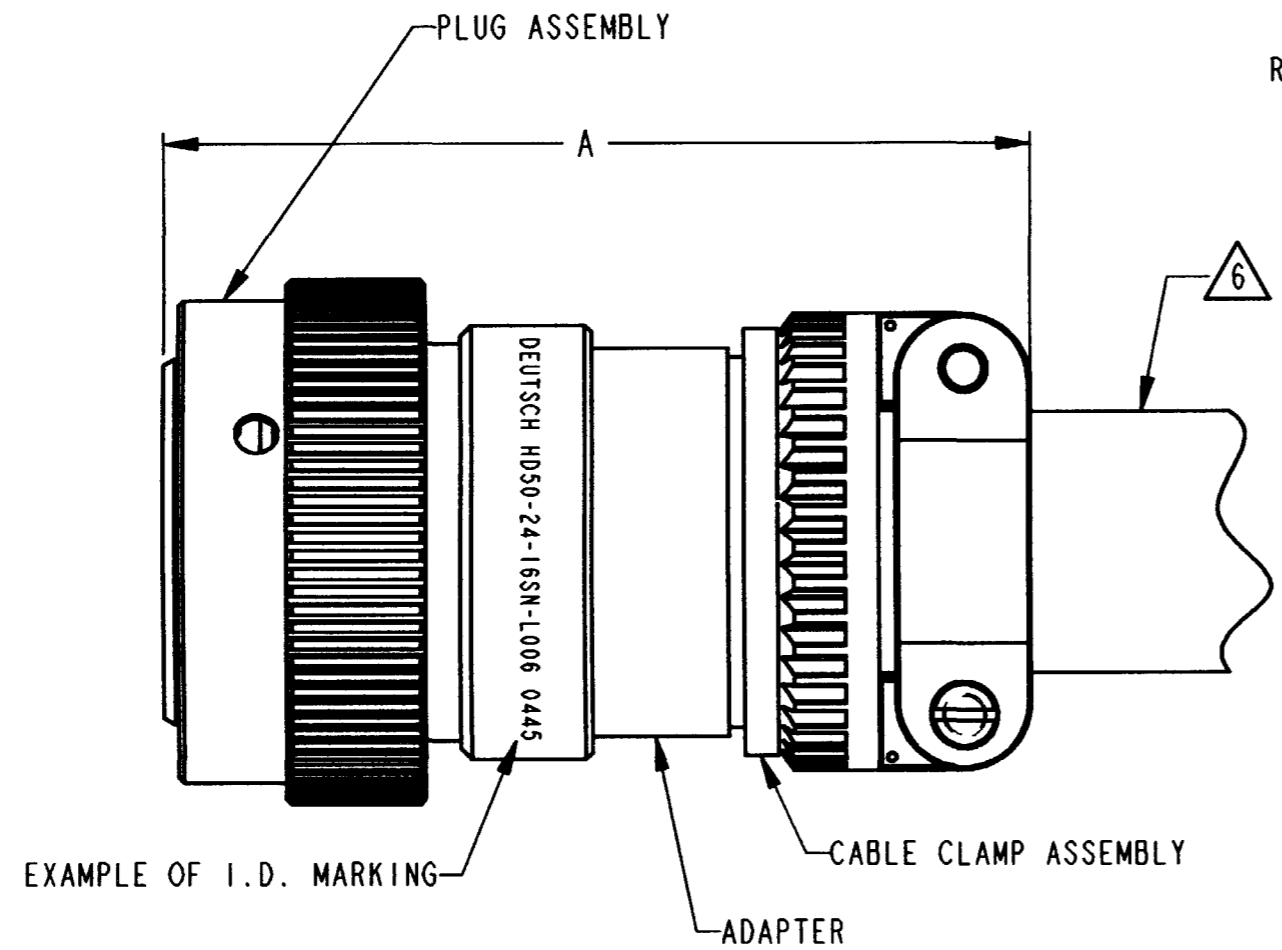

REV NC HD3***P/S*-L006

REVISIONS			
SYM	DESCRIPTION	DATE	APPROVED
NC	NEW RELEASE PER E.O. P18719	10-21-04	RDX

- 8. DIMENSIONS A AND B ON HD30, HDB, AND HD50 SERIES ARE THE SAME.
- 7. THIS DWG. SERVES FOR HD30, HDB, AND FOR HD50 SERIES.
- 6. ONE SIZE 12 AND ONE SIZE 16 BUSHING IS SUPPLIED WITH SIZE 24 CABLE CLAMP ASSEMBLY.
- 5. CABLE CLAMP ACCESSORIES ARE SHIPPED UNASSEMBLED.
- 4. FOR ARRANGEMENT OF CONTACT LOCATION SEE ENVELOPE DRAWING 0425-014-2400.
- 3. FOR CONTACTS AND WIRES PERFORMANCE AND APPLICATION CHARACTERISTICS SEE ENVELOPE DRAWING 0425-015-0000.
- 2. FOR PERFORMANCE AND APPLICATION CHARACTERISTICS SEE ENVELOPE DRAWING 0425-016-0000.

NOTES: 1. ALL DIMENSIONS ARE IN INCHES (MILLIMETERS).

SIZE	A ± .125 (A ± 3.18)	B ± .125 (B ± 3.18)
18	3.090 (78.49)	3.217 (81.71)
24	3.191 (81.05)	3.318 (84.28)

SIGNATURE & DATE	
DR	R. MESSENGER 10/15/04
CHK	J. Kim 10/21/04
PE	R. Messenger 10/21/04
APPD	S. Beaud 10/21/04
SCALE	1.5:1 WT