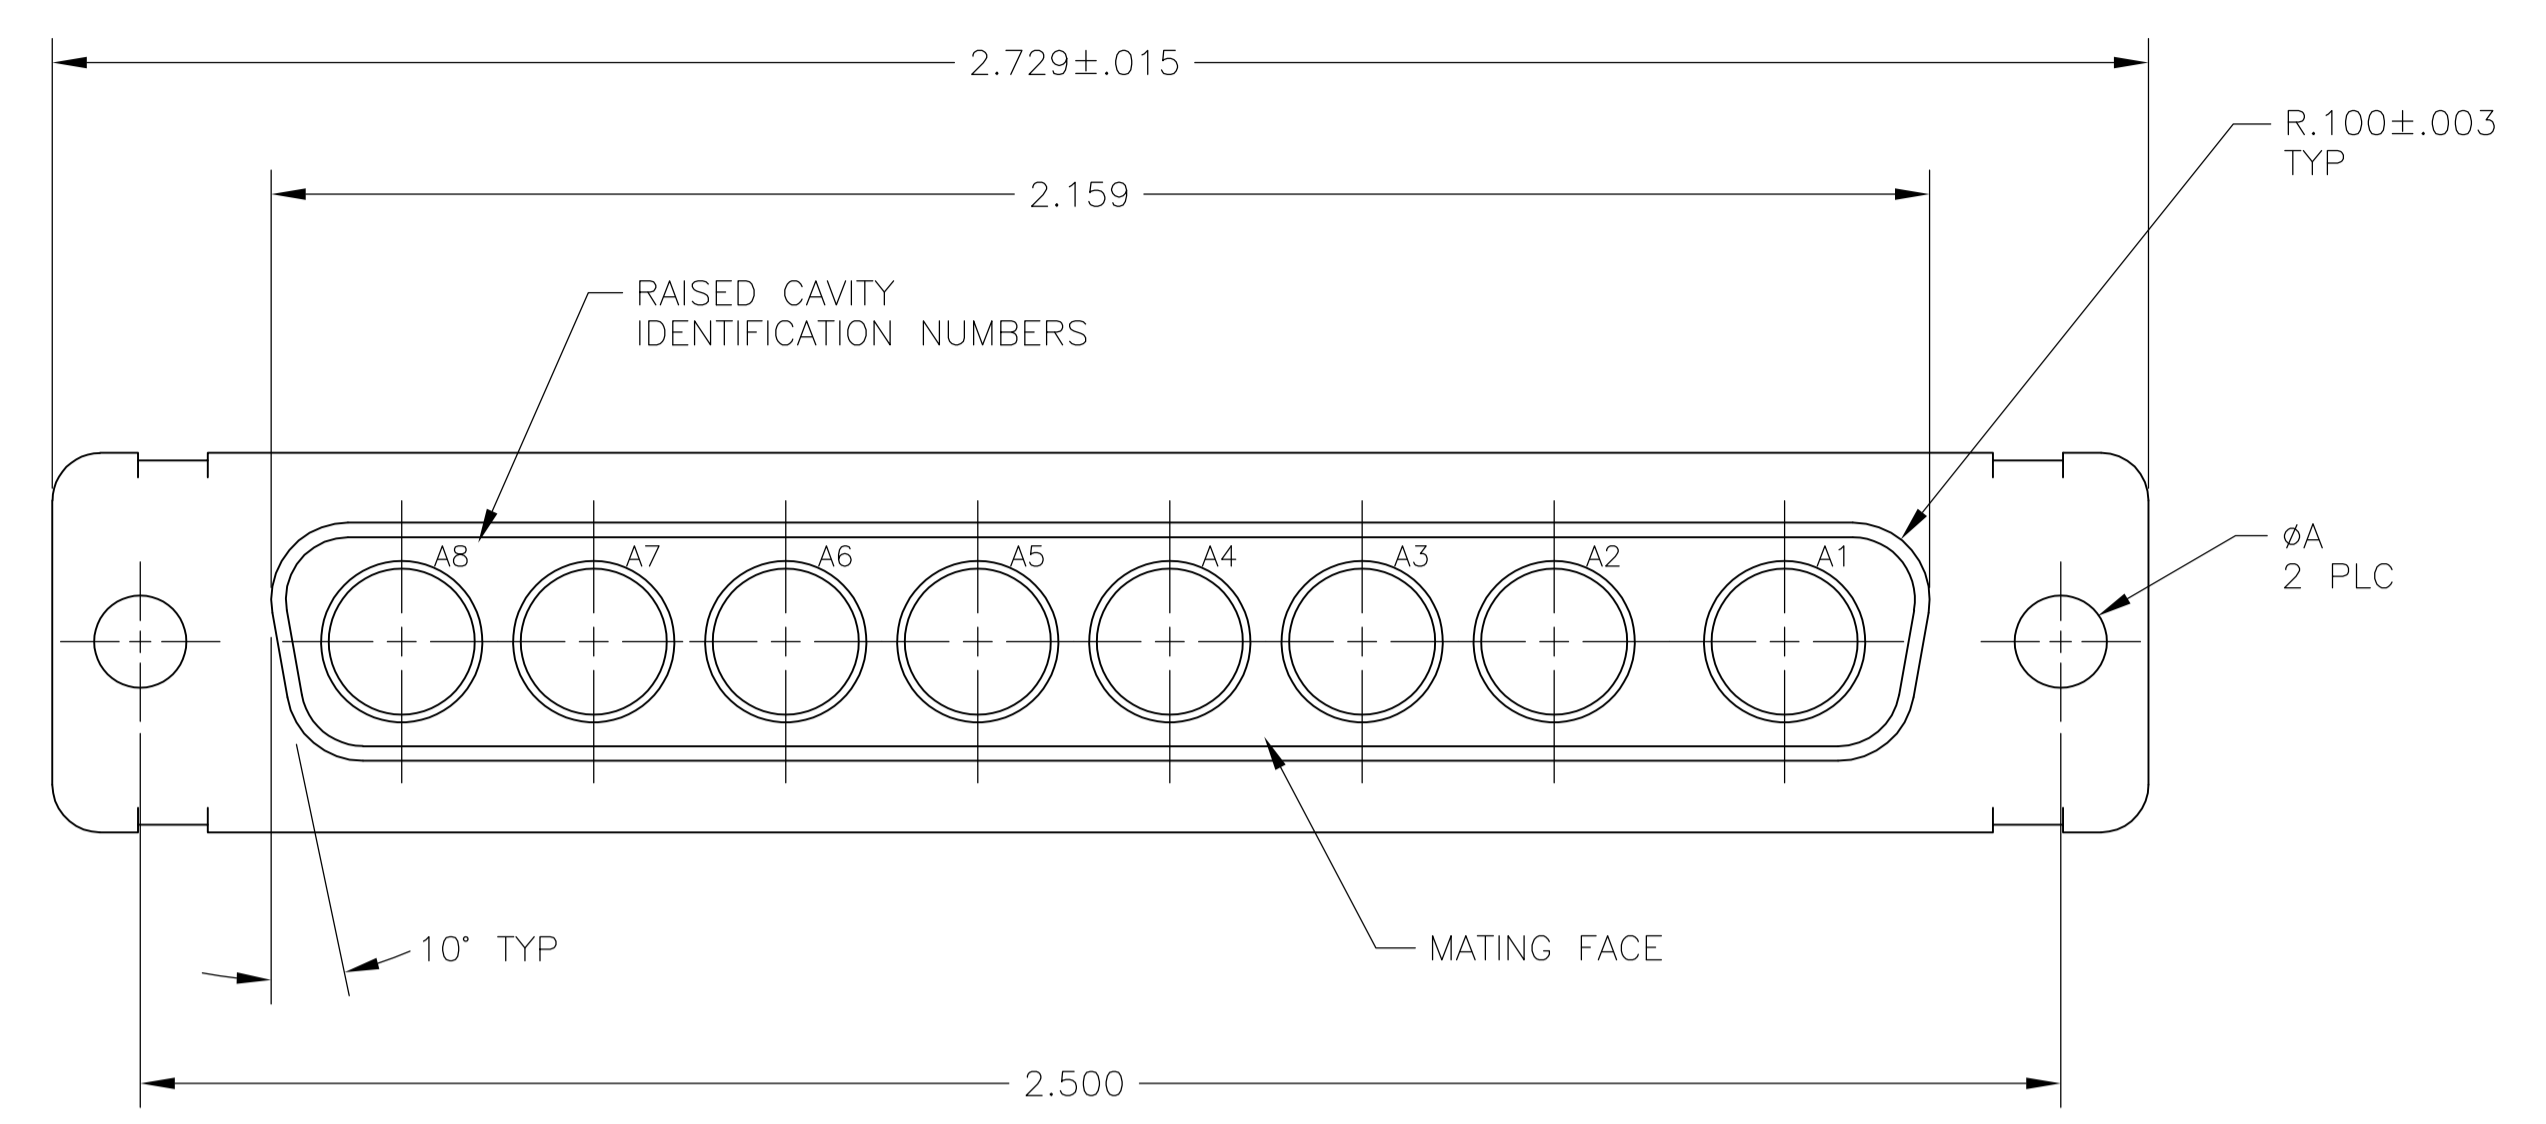

REVISONS		DATE	BY	APPV
T	REV PER ECO-15-016251	13NOV15	KG	CD

- THIS CONNECTOR ACCEPTS (8) POWER 8, OR COAX SOCKET CONTACTS IN POSITIONS A1 THRU A8, PURCHASED SEPARATELY.
- STEEL PER ASTM-A-109.
- BRASS PER MIL-C-50 AND ASTM-B-36 UNS NO. C26000.
- FINISH: CADMIUM PLATED PER QQ-P-416.
- GOLD PLATED PER ASTM-B-488 TYPE 3, CODE C, CLASS 1.25 OVER COPPER PER MIL-C-14550, CLASS IV.
- FINISH: TIN PER ASTM-B-545 .000400 MIN THK OVER COPPER PER AMS2418 .000050 MIN THK.
- FINISH: ZINC PLATED PER ASTM-B-633 .000200-.000400 THK WITH SUPPLEMENTARY CHROMATE (Cr3+).

PRELIMINARY- NOT RELEASED FOR PRODUCTION

REMARKS	ØA	CUSTOMER PART NO.	PART NO.
	.120	-	5-445730-5
	.120	-	5-445730-1
	.120	13508255	445730-8
	.120	ST81D284-002	445730-7
	.120	B010942-0042	445730-6
	.120	-	445730-5
	.154	311P405-15S-B-15	445730-4
	.120	311P405-15S-B-12	445730-3
	.120	2037AS246-01,00779,3003	445730-2
	.120	-	445730-1

THIS DRAWING IS A CONTROLLED DOCUMENT. **STE** TE Connectivity

APPROVED: T. SHUEY, 29-NOV-88
 CHECKED: A. EMADI, 01-DEC-88
 DRAWN: A. EMADI, 01-DEC-88

NAME: RECEPTACLE ASSEMBLY
 AMPLIMITE 8C8
 SIZE 4, SERIES 109, COAX

SIZE: A1, CAGE CODE: 00779, DRAWING NO: 445730
 WEIGHT: -
 MATERIAL: -
 FINISH: -

CUSTOMER DRAWING SCALE: 4:1 SHEET: 1 OF 1 REV: T

X-ON Electronics

Largest Supplier of Electrical and Electronic Components