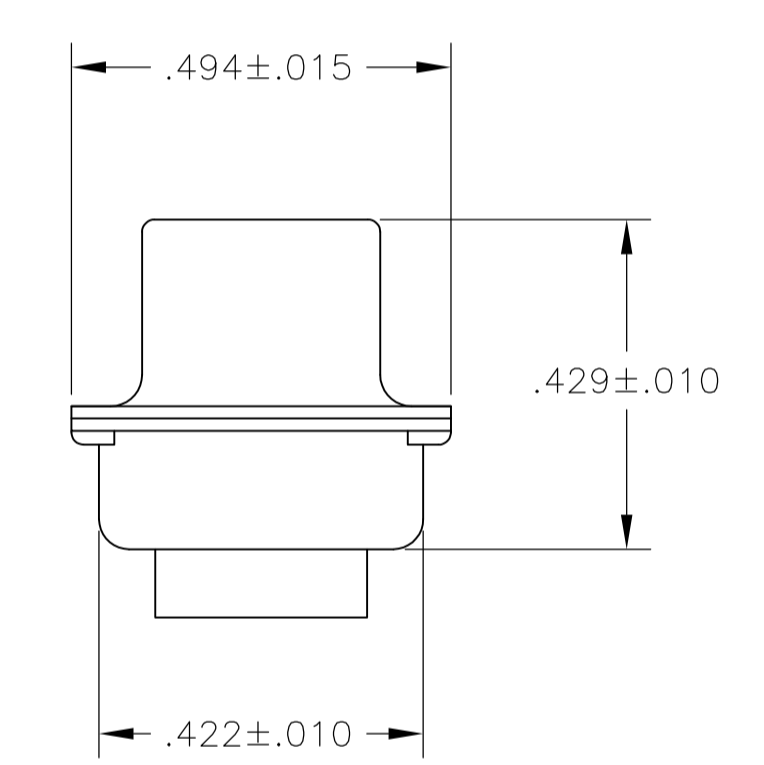

REVISONS		DATE	BY	APPV
T	REV PER ECO-15-016251	13NOV15	KG	CD

- THIS CONNECTOR ACCEPTS (8) POWER 8, OR COAX SOCKET CONTACTS IN POSITIONS A1 THRU A8, PURCHASED SEPARATELY.
- STEEL PER ASTM-A-109.
- BRASS PER MIL-C-50 AND ASTM-B-36 UNS NO. C26000.
- FINISH: CADMIUM PLATED PER QQ-P-416.
- GOLD PLATED PER ASTM-B-488 TYPE 3, CODE C, CLASS 1.25 OVER COPPER PER MIL-C-14550, CLASS IV.
- FINISH: TIN PER ASTM-B-545 .000400 MIN THK OVER COPPER PER AMS2418 .000050 MIN THK.
- FINISH: ZINC PLATED PER ASTM-B-633 .000200-.000400 THK WITH SUPPLEMENTARY CHROMATE (Cr3+).

PRELIMINARY- NOT RELEASED FOR PRODUCTION

REMARKS	ØA	CUSTOMER PART NO.	PART NO.
	.120	-	5-445730-5
	.120	-	5-445730-1
	.120	13508255	445730-8
	.120	ST81D284-002	445730-7
	.120	B010942-0042	445730-6
	.120	-	445730-5
	.154	311P405-15S-B-15	445730-4
	.120	311P405-15S-B-12	445730-3
	.120	2037AS246-01,00779,3003	445730-2
	.120	-	445730-1

THIS DRAWING IS A CONTROLLED DOCUMENT. **STE** TE Connectivity

APPROVED: T. SHUEY, 29-NOV-88
 CHECKED: A. EMADI, 01-DEC-88
 DRAWN: A. EMADI, 01-DEC-88

NAME: RECEPTACLE ASSEMBLY
 AMPLIMITE 8C8
 SIZE 4, SERIES 109, COAX

SIZE: A1, CAGE CODE: 00779, DRAWING NO: 445730
 WEIGHT: -
 MATERIAL: -
 FINISH: -

CUSTOMER DRAWING SCALE: 4:1 SHEET: 1 OF 1 REV: T

X-ON Electronics

Largest Supplier of Electrical and Electronic Components