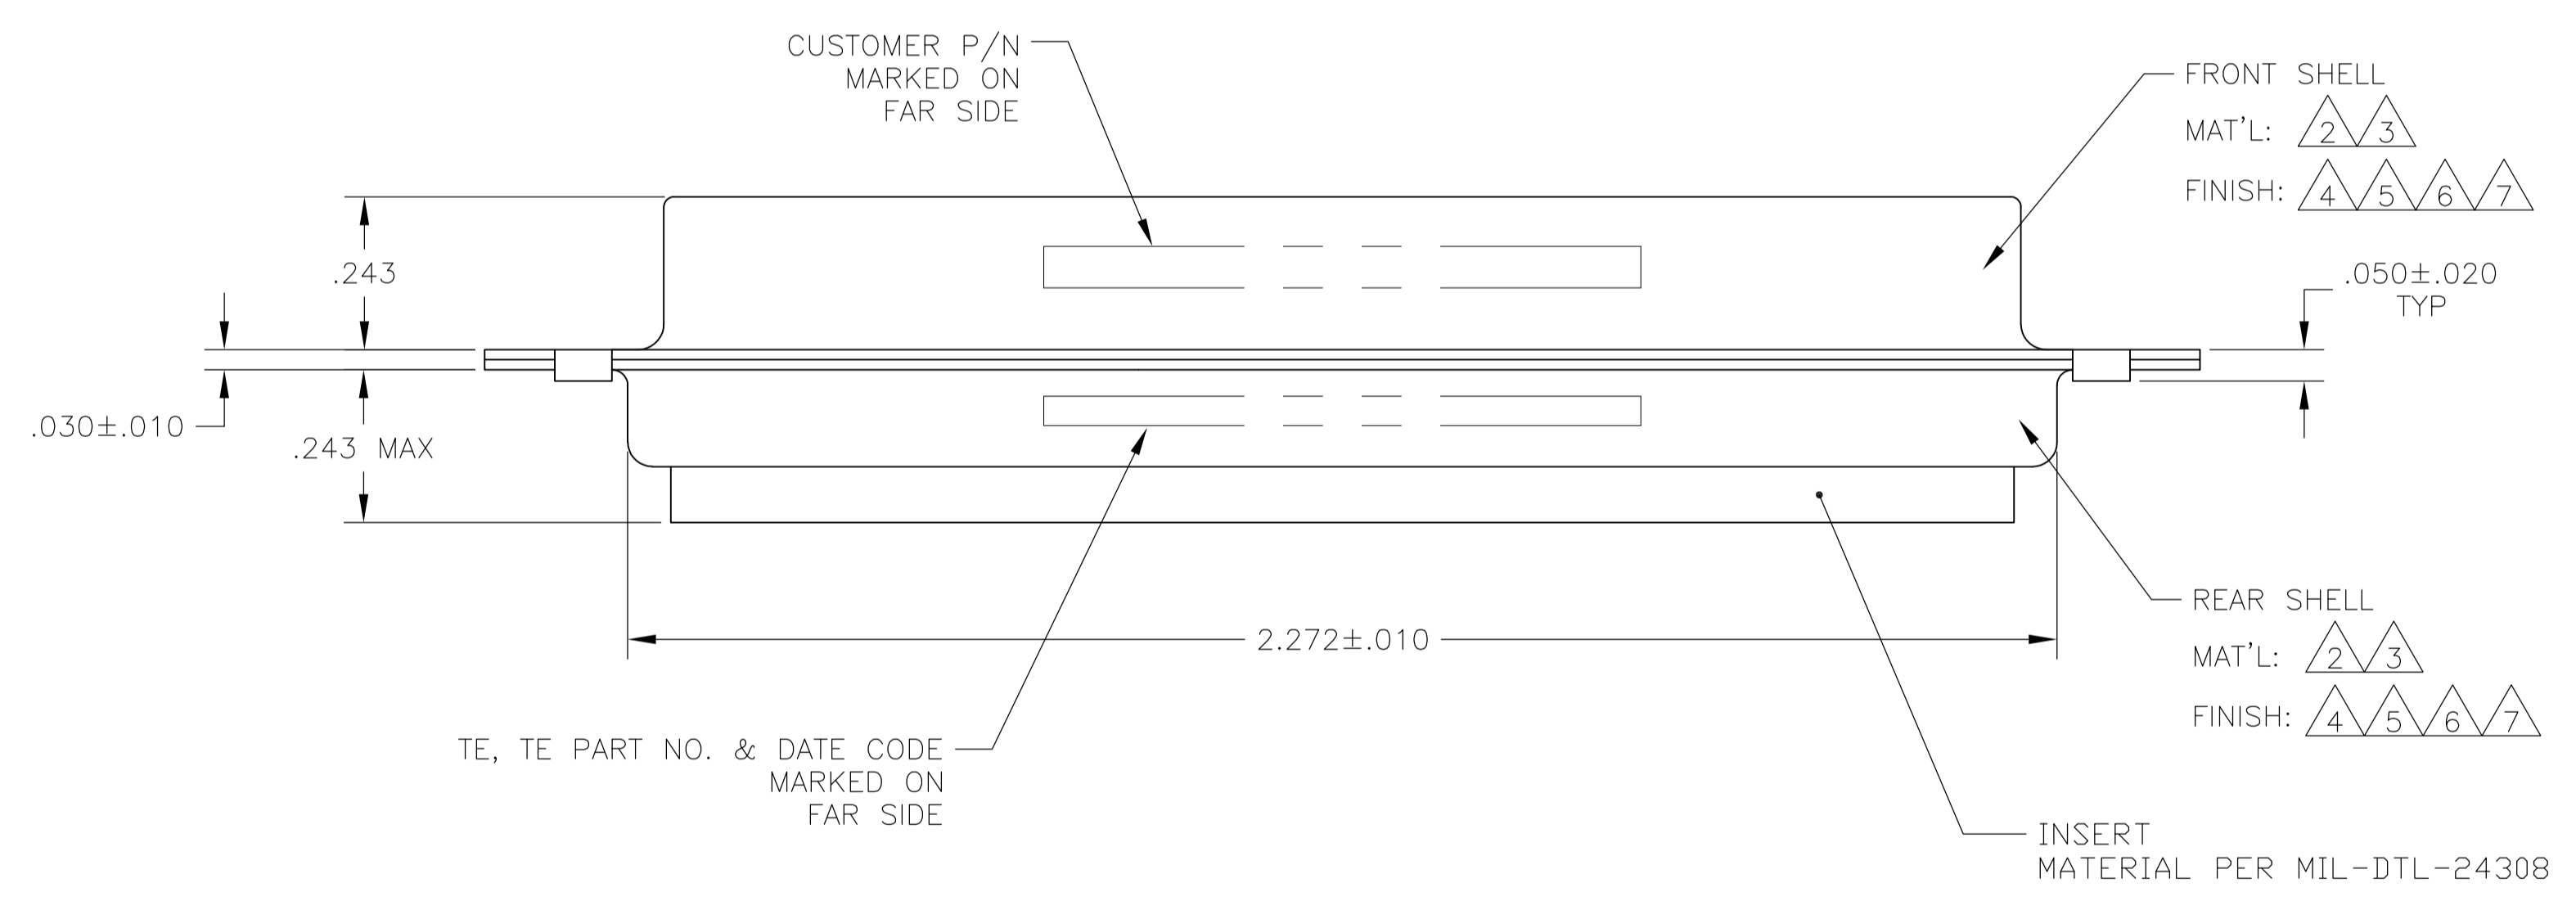

REVISONS		DATE	BY	APPV
T	REV PER ECO-15-016251	13NOV15	KG	CD

- THIS CONNECTOR ACCEPTS (8) POWER 8, OR COAX SOCKET CONTACTS IN POSITIONS A1 THRU A8, PURCHASED SEPARATELY.
- STEEL PER ASTM-A-109.
- BRASS PER MIL-C-50 AND ASTM-B-36 UNS NO. C26000.
- FINISH: CADMIUM PLATED PER QQ-P-416.
- GOLD PLATED PER ASTM-B-488 TYPE 3, CODE C, CLASS 1.25 OVER COPPER PER MIL-C-14550, CLASS IV.
- FINISH: TIN PER ASTM-B-545 .000400 MIN THK OVER COPPER PER AMS2418 .000050 MIN THK.
- FINISH: ZINC PLATED PER ASTM-B-633 .000200-.000400 THK WITH SUPPLEMENTARY CHROMATE (Cr3+).

PRELIMINARY- NOT RELEASED FOR PRODUCTION

REMARKS	ØA	CUSTOMER PART NO.	PART NO.
	.120	-	5-445730-5
	.120	-	5-445730-1
	.120	13508255	445730-8
	.120	ST81D284-002	445730-7
	.120	B010942-0042	445730-6
	.120	-	445730-5
	.154	311P405-15S-B-15	445730-4
	.120	311P405-15S-B-12	445730-3
	.120	2037AS246-01,00779,3003	445730-2
	.120	-	445730-1

THIS DRAWING IS A CONTROLLED DOCUMENT. **STE** TE Connectivity

APPROVED: T. SHUEY, 29-NOV-88
 CHECKED: A. EMADI, 01-DEC-88
 DRAWN: A. EMADI, 01-DEC-88

NAME: RECEPTACLE ASSEMBLY
 AMPLIMITE 8C8
 SIZE 4, SERIES 109, COAX

SIZE: A1, CAGE CODE: 00779, DRAWING NO: 445730
 WEIGHT: -
 MATERIAL: -
 FINISH: -

CUSTOMER DRAWING SCALE: 4:1 SHEET: 1 OF 1 REV: T

X-ON Electronics

Largest Supplier of Electrical and Electronic Components