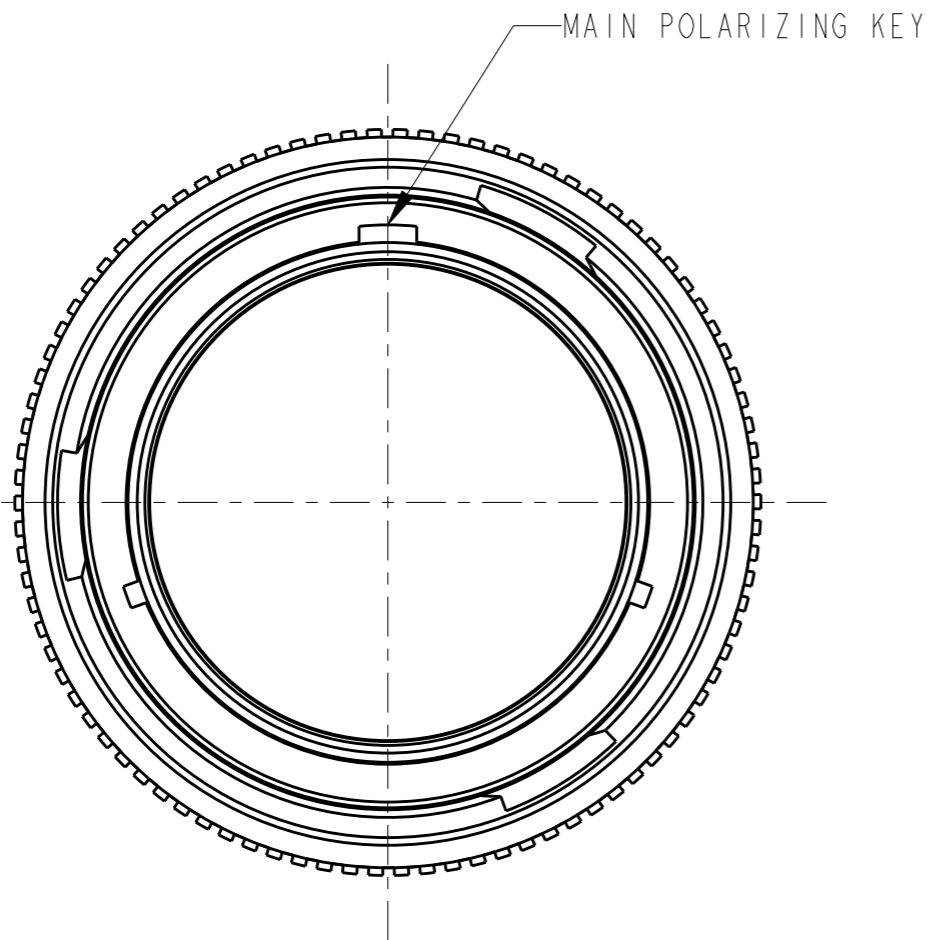

3D VIEW

3. MATERIAL:
 PLUG HOUSING: AL 6000 SERIES
 ADAPTER: AL 6000 SERIES

2. THE CONNECTOR MATES WITH HD34-24-XXS/PX-XXXX
 X = SEAL DESIGNATION, XX = NUMBER OF CAVITIES,
 XXXX = MODIFICATION DESIGNATION.

1. FOR ARRANGEMENT OF CONTACT LOCATION SEE DRAWING 0425-014-2400.

NOTES:

THIS DRAWING IS A CONTROLLED DOCUMENT.		DWN I. GRANTCHAROVA 30 JUL 2008		
DIMENSIONS: INCHES [mm]		CHK B. BAYFORD 14 AUG 2008		
TOLERANCES UNLESS OTHERWISE SPECIFIED:		APVD S. BEARD 12 AUG 2008	NAME PLUG CONNECTOR, SHELL SIZE 24 BAYONET COUPLING, MOD -072 HD30 SERIES	
		PRODUCT SPEC 0425-016-0000	SIZE A3	CAGE CODE -
		APPLICATION SPEC 0425-015-0000	DRAWING NO HD36-24-XXP/SX-072	RESTRICTED TO -
MATERIAL SEE NOTE	FINISH -	WEIGHT -	SCALE :	
		Customer Drawing	SHEET 1	OF 1
			REV A2	