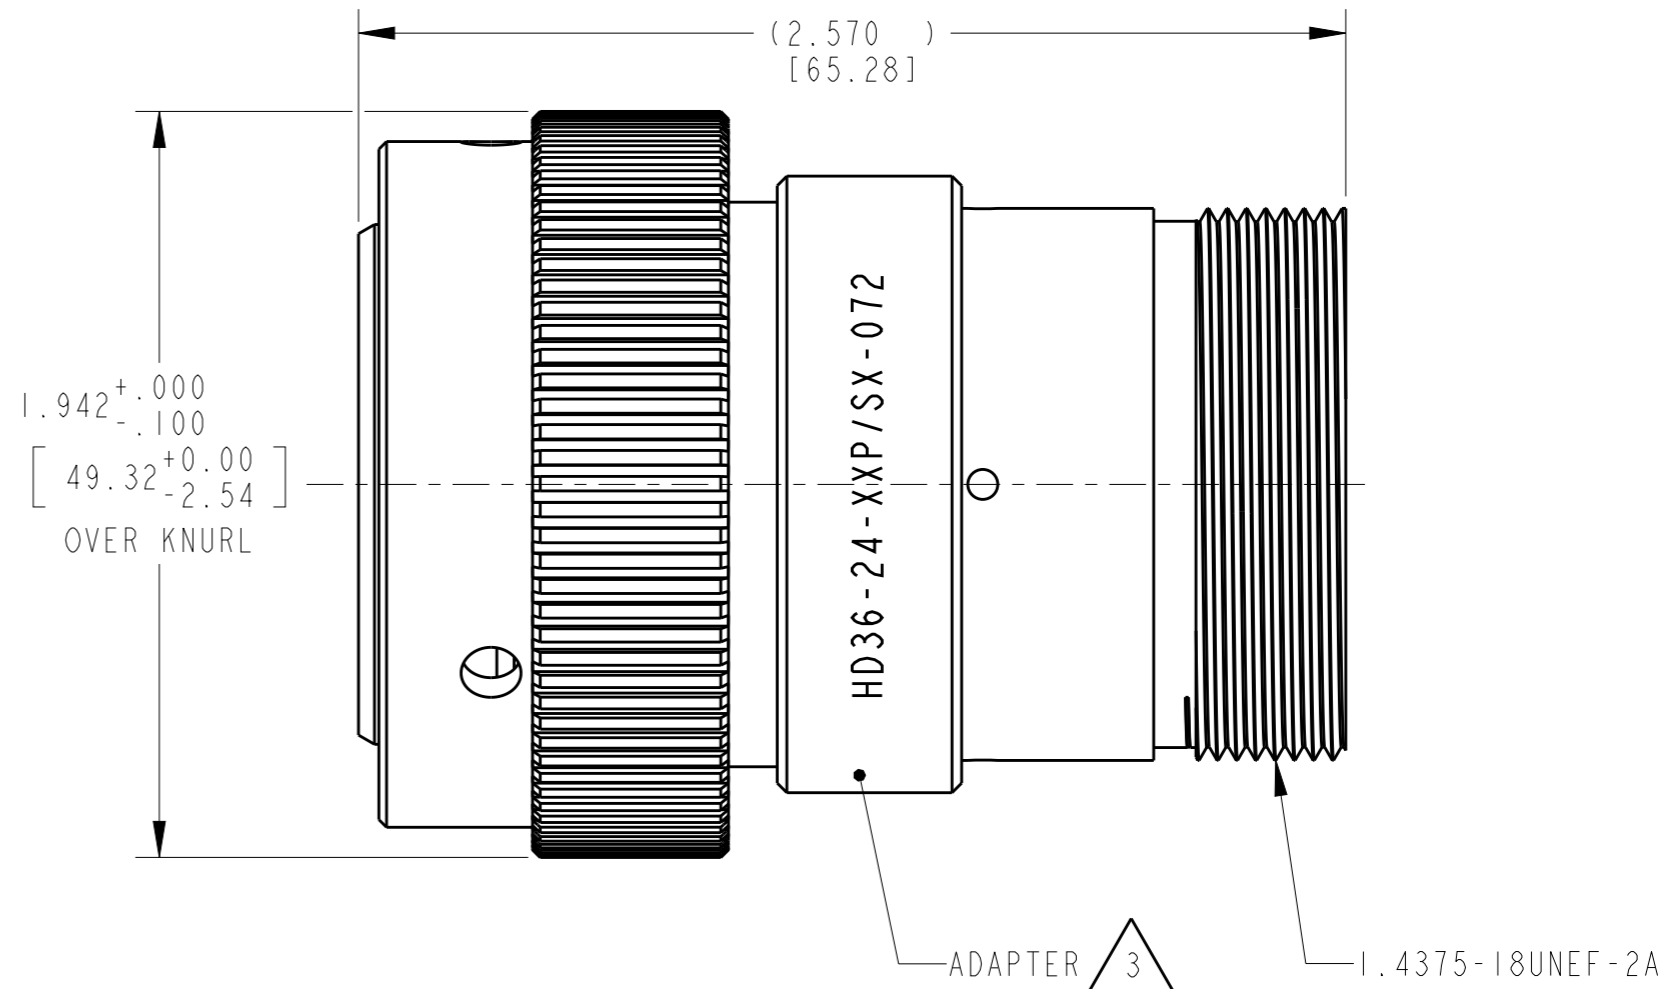

3D VIEW

3. MATERIAL:
 PLUG HOUSING: AL 6000 SERIES
 ADAPTER: AL 6000 SERIES

2. THE CONNECTOR MATES WITH HD34-24-XXS/PX-XXXX
 X = SEAL DESIGNATION, XX = NUMBER OF CAVITIES,
 XXXX = MODIFICATION DESIGNATION.

1. FOR ARRANGEMENT OF CONTACT LOCATION SEE DRAWING 0425-014-2400.

NOTES:

THIS DRAWING IS A CONTROLLED DOCUMENT.		DWN I. GRANTCHAROVA 30 JUL 2008		
DIMENSIONS: INCHES [mm]		CHK B. BAYFORD 14 AUG 2008		
TOLERANCES UNLESS OTHERWISE SPECIFIED:		APVD S. BEARD 12 AUG 2008	NAME PLUG CONNECTOR, SHELL SIZE 24 BAYONET COUPLING, MOD -072 HD30 SERIES	
		PRODUCT SPEC 0425-016-0000	SIZE A3	CAGE CODE -
		APPLICATION SPEC 0425-015-0000	DRAWING NO HD36-24-XXP/SX-072	RESTRICTED TO -
MATERIAL SEE NOTE	FINISH -	WEIGHT -	SCALE :	
		Customer Drawing	SHEET 1	OF 1
			REV A2	