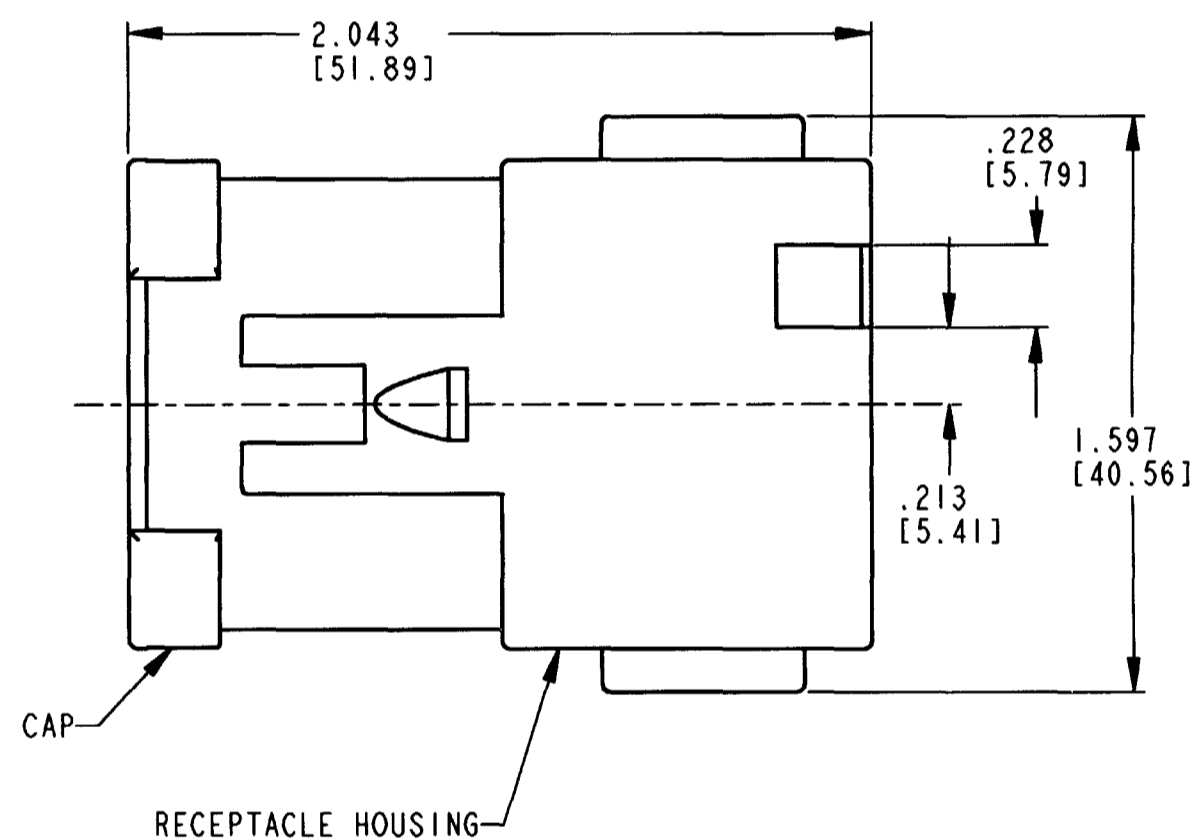

DATE CODE: YEAR IS REPRESENTED BY LAST NUMERICAL DIGIT. EX: 0=2000. MONTH IS REPRESENTED BY SEQUENTIAL ALPHA CHARACTERS. EX: A=JANUARY.

REV	DT04-12PD-BE02	REVISIONS		
SYM	DESCRIPTION	DATE	APPROVED	
NC	NEW RELEASE PER E.O. P16010	5/14/99	R.D.R	
A	REVISED PER E.O. P17545	12-10-01	RDR	

CONTACT SIZE	MIN. INSUL O.D.	MAX. INSUL O.D.	WIRE RANGE [mm <sup>2</sup> ] REF ONLY
16	.088 [2.24]	.145 [3.68]	14-20 AWG [2.0-0.5]

4. THIS RECEPTACLE MATES WITH THE DT06-12SD-\*\*\*\* PLUG (\*\*\*\* = ALL MODIFICATIONS). CONSULT FACTORY FOR MODIFICATIONS.
3. FOR CONTACTS AND WIRE PERFORMANCE AND APPLICATION CHARACTERISTICS SEE ENVELOPE DRAWING 0425-015-0000 AND 0425-017-0000.
2. DIMENSIONS ARE ±.025[0.64] UNLESS OTHERWISE SPECIFIED.
1. DIMENSIONS ARE IN INCHES [MILLIMETERS].

NOTES:

SIGNATURE & DATE	
DR	D. SPENCER 02APR99
CHK	<i>J. Grant</i> 12/9/01
PE	<i>John Grant</i> 12/16/01
APPD	<i>Spencer</i> 12-4-01
SCALE	NONE WT

12 WAY RECEPTACLE  
EXTRA KEY W/ CAP  
-BE02 MOD.  
-D- ARRANGEMENT  
DT SERIES  
ENVELOPE