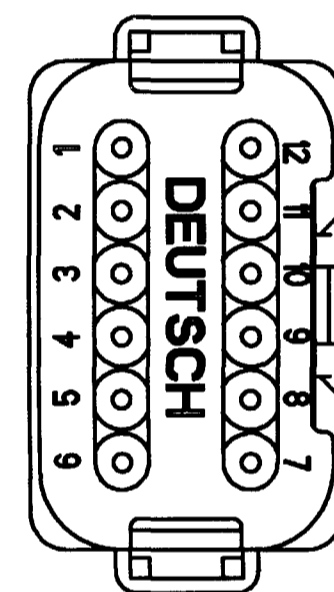

DATE CODE: YEAR IS REPRESENTED BY LAST NUMERICAL DIGIT. EX: 0=2000. MONTH IS REPRESENTED BY SEQUENTIAL ALPHA CHARACTERS. EX: A=JANUARY.

REV	DT04-12PD-BE02	REVISIONS		
SYM	DESCRIPTION	DATE	APPROVED	
NC	NEW RELEASE PER E.O. P16010	5/14/99	R.D.R	
A	REVISED PER E.O. P17545	12-10-01	RDR	

CONTACT SIZE	MIN. INSUL O.D.	MAX. INSUL O.D.	WIRE RANGE [mm <sup>2</sup> ] REF ONLY
16	.088 [2.24]	.145 [3.68]	14-20 AWG [2.0-0.5]

4. THIS RECEPTACLE MATES WITH THE DT06-12SD-\*\*\*\* PLUG (\*\*\*\* = ALL MODIFICATIONS). CONSULT FACTORY FOR MODIFICATIONS.
3. FOR CONTACTS AND WIRE PERFORMANCE AND APPLICATION CHARACTERISTICS SEE ENVELOPE DRAWING 0425-015-0000 AND 0425-017-0000.
2. DIMENSIONS ARE ±.025[0.64] UNLESS OTHERWISE SPECIFIED.
1. DIMENSIONS ARE IN INCHES [MILLIMETERS].

NOTES:

SIGNATURE & DATE	
DR	D. SPENCER 02APR99
CHK	<i>J. Grant</i> 12/9/01
PE	<i>John Grant</i> 12/16/01
APPD	<i>Spencer</i> 12-4-01
SCALE	NONE WT

12 WAY RECEPTACLE  
EXTRA KEY W/ CAP  
-BE02 MOD.  
-D- ARRANGEMENT  
DT SERIES  
ENVELOPE