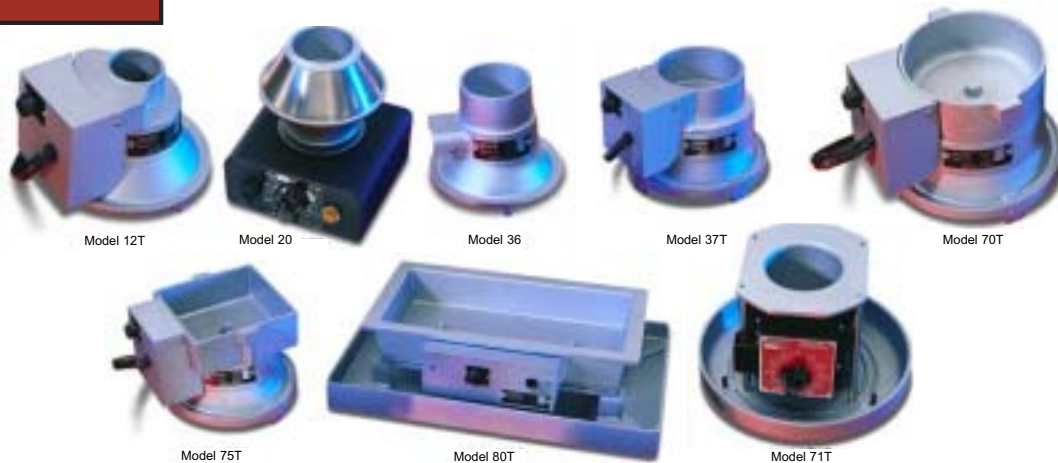

SOLDER POTS

SOLDER POT SELECTOR GUIDE

When ordering pot components, please order by pot catalog numbers.

Catalog No.	Pot Model No.	Wattage	Inside Dimen.	Inside Depth	Max. Temp. μ F	Solder Cap. lbs.	Shipping Wt. lbs.
P1200	12	200	1 9/16" diam.	1 1/2"	750	3/4	4
P12003	12C	200	1 9/16" diam.	1 1/2"	900	3/4	4 1/4
P120020	12T	250	1 9/16" diam.	1 1/2"	650	3/4	6 1/4
P2000	20	250	2" diam.	1 1/2"	1200	1 1/4	7
PD24	PD24	250	2" diam.	1 1/2"	1100	1 1/4	5 1/2
PD33	PD33	350	3" x 3"	1 1/2"	850	4 1/4	8
P3600	36	250	2 1/2" diam.	1 3/4"	750	2 1/4	4
P36003	36C	250	2 1/2" diam.	1 3/4"	900	2 1/4	4 1/4
P360020	36T	250	2 1/2" diam.	1 3/4"	625	2 1/4	6 1/4
P3700	37	650	3 1/2" diam.	1 3/4"	800	5	7
P37003	37C	650	3 1/2" diam.	1 3/4"	1000	5	7 1/2
P370020	37T	650	3 1/2" diam.	1 3/4"	650	5	9 1/8
P7000	70	650	4 3/4" diam.	1 3/4"	750	9	6 3/4
P700020	70T	650	4 3/4" diam.	1 3/4"	650	9	8
P710020	71T	1000	3 1/8" diam.	4 1/4"	900	9 1/2	14
PD74	PD74	1000	3 1/8" diam.	4 1/4"	900	9 1/2	13 1/2
P7500	75	650	4 3/4" x 4 3/4"	1 3/4"	750	11 3/4	8
P750020	75T	650	4 3/4" x 4 3/4"	1 3/4"	650	11 3/4	9 1/8
P800020	80T	1200	6" x 12"	1 7/8"	650	33	28

Models with suffix "C": Features a thermocape, a device which adds approximately 150 μ F to the temperature of standard models without the necessity of increasing the wattage of the heating element.

Models with suffix "T": Features an adjustable thermostat for selecting the optimum operating temperature.