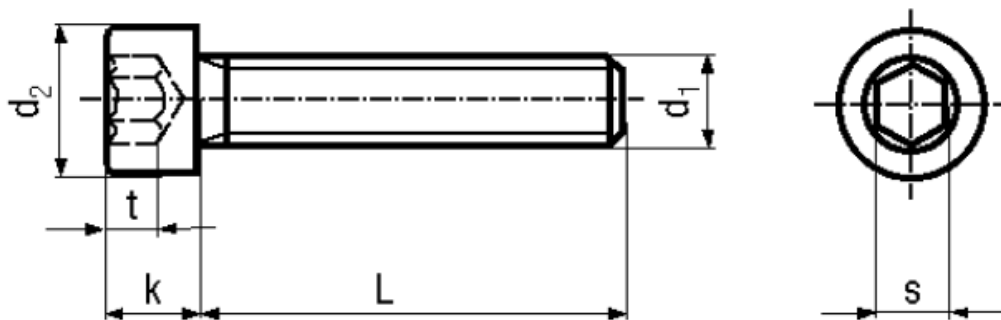

BN 612

Hexagon socket head cap screws
fully threaded
fully threaded

DIN 912
ISO 4762
~UNI 5931

Material Quality

Article No. - 1233688

d ₁	M2
L	6
d ₂	3,8
k	2
s	1,5
t min.	1

DIN 912: Standard withdrawn

M1,4: Not included in ISO 4672.

Socket head cap screws low head type acc. DIN 7984 / DIN 6912: BN 2844 / BN 1350.

X-ON Electronics

Largest Supplier of Electrical and Electronic Components

Click to view similar products for [Screws & Fasteners](#) category: