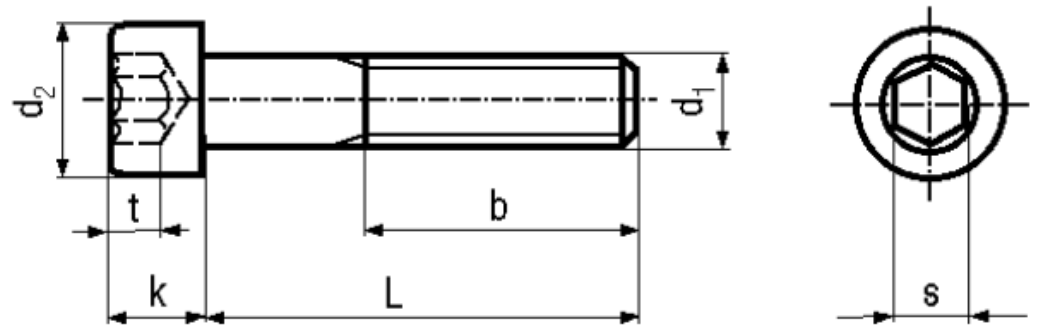

BN 613

Hexagon socket head cap screws
partially threaded
partially threaded

DIN 912
ISO 4762
~UNI 5931

Material	Stainless steel	Quality	A4
----------	------------------------	---------	-----------

Article No. - 1233955	
d ₁	M4
L	30
d ₂	7
b	20
k max.	4
s	3
t min.	2

DIN 912: Standard withdrawn

Socket head cap screws low head typ acc. DIN 7984 / DIN 6912: BN 2844 / BN 1350.

X-ON Electronics

Largest Supplier of Electrical and Electronic Components

Click to view similar products for [Screws & Fasteners](#) category: