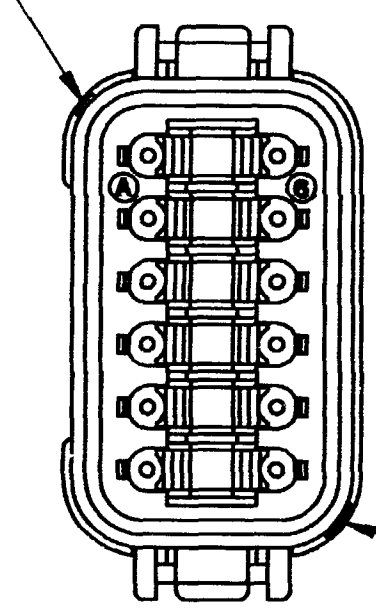

DT06-12SD-CE01
KEY ARR. -D-
COLOR: BROWN

-D- KEYS

NOTES:

SIGNATURE & DATE		12 WAY PLUG REDUCED WIRE SEAL END CAP DT SERIES	EP	MATL. CODE
DR	R. MESSENGER 7/12/07		The Deutsch Company DEUTSCH I.P.D. 3850 INDUSTRIAL AVE. HEMET, CALIF. 92545	
CHK	<i>[Signature]</i> 7/16/07		B DT06-12S*-CE01	
PE	R. Messenger 7/20/07			
APPD	<i>[Signature]</i> 7/13/07	ENVELOPE	DWG SIZE	CODE 11139 SHEET 2 OF 2
SCALE	NONE	WT