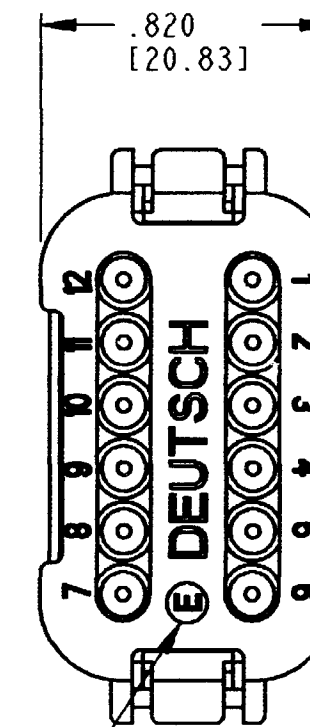

DATE CODE
MONTH IS REPRESENTED BY SEQUENTIAL ALPHA CHARACTERS.
YEAR IS REPRESENTED BY THE LAST NUMERICAL DIGIT.

-E- DESIGNATES REDUCED WIRE SEAL

REV DT06-12S*-CE01
NC

REVISIONS			
SYM	DESCRIPTION	DATE	APPROVED
NC	NEW RELEASE PER E.O. P19569	7/17/07	RDR

- 5. MATERIAL: SHELL: PLASTIC; SEAL: RUBBER.
- 4. THIS PLUG MATES WITH DT04-12P*-**** (**** = ALL MODIFICATIONS, * = KEY ARR.). CONSULT FACTORY FOR MODIFICATIONS.
- 3. FOR CONTACTS AND WIRE PERFORMANCE AND APPLICATION CHARACTERISTICS SEE ENVELOPE DRAWINGS 0425-015-0000 AND 0425-017-0000.
- 2. DIMENSIONS ARE ±.025[0.63] UNLESS OTHERWISE SPECIFIED.
- 1. DIMENSIONS ARE IN INCHES [MILLIMETERS].

NOTES:

CONTACT SIZE	MIN. INSUL O.D.	MAX. INSUL O.D.	WIRE RANGE [mm ²]
16	.053 [1.35]	.120 [3.05]	14-20 AWG [2.0-0.5]

SIGNATURE & DATE	
DR	R. MESSENGER 7/12/07
CHK	[Signature] 7/14/07
PE	R. Messenger 7/16/07
APPD	[Signature] 7/16/07
SCALE	NONE WT

12 WAY PLUG
REDUCED WIRE SEAL
END CAP
DT SERIES

ENVELOPE

EP	MATL. CODE
3850 INDUSTRIAL AVE. HEMET, CA 92545	
B DT06-12S*-CE01	
DWG SIZE	CODE 11139 SHEET 1 OF 2

REV	DT06-12S*-CE01		
NC			
REVISIONS			
SYM	DESCRIPTION	DATE	APPROVED
NC	NEW RELEASE PER E.O. P19569	7-17-07	RDR