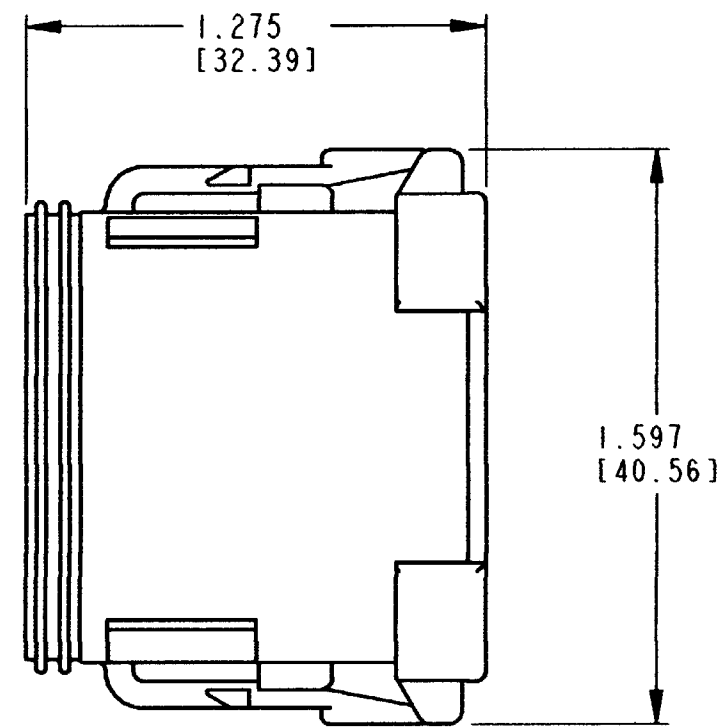

DATE CODE
MONTH IS REPRESENTED BY SEQUENTIAL ALPHA CHARACTERS.
YEAR IS REPRESENTED BY THE LAST NUMERICAL DIGIT.

-E- DESIGNATES REDUCED WIRE SEAL

REV DT06-12S*-CE01
NC

REVISIONS			
SYM	DESCRIPTION	DATE	APPROVED
NC	NEW RELEASE PER E.O. P19569	7/17/07	RDR

- 5. MATERIAL: SHELL: PLASTIC; SEAL: RUBBER.
- 4. THIS PLUG MATES WITH DT04-12P*-**** (**** = ALL MODIFICATIONS, * = KEY ARR.). CONSULT FACTORY FOR MODIFICATIONS.
- 3. FOR CONTACTS AND WIRE PERFORMANCE AND APPLICATION CHARACTERISTICS SEE ENVELOPE DRAWINGS 0425-015-0000 AND 0425-017-0000.
- 2. DIMENSIONS ARE ±.025[0.63] UNLESS OTHERWISE SPECIFIED.
- 1. DIMENSIONS ARE IN INCHES [MILLIMETERS].

NOTES:

CONTACT SIZE	MIN. INSUL O.D.	MAX. INSUL O.D.	WIRE RANGE [mm ²]
16	.053 [1.35]	.120 [3.05]	14-20 AWG [2.0-0.5]

SIGNATURE & DATE	
DR	R. MESSENGER 7/12/07
CHK	[Signature] 7/14/07
PE	R. Messenger 7/16/07
APPD	[Signature] 7/16/07
SCALE	NONE WT