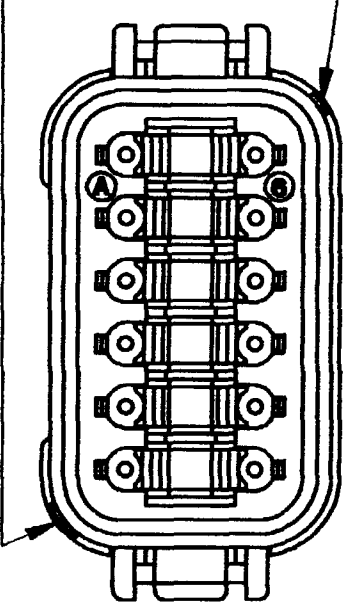

DT06-12SC-CE01
KEY ARR. -C-
COLOR: GREEN

-C- KEYS