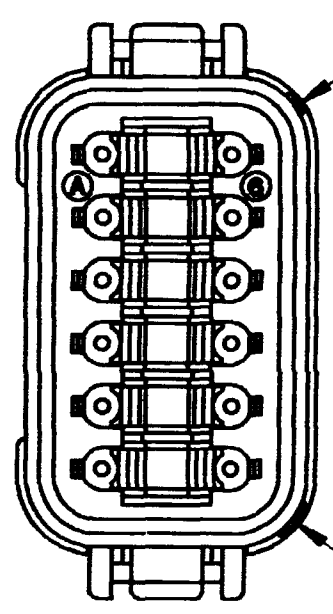

REV	DT06-12S*-CE01		
NC			
REVISIONS			
SYM	DESCRIPTION	DATE	APPROVED
NC	NEW RELEASE PER E.O. P19569	7-17-07	RDR

DT06-12SA-CE01
KEY ARR. -A-
COLOR: GRAY

-A- KEYS