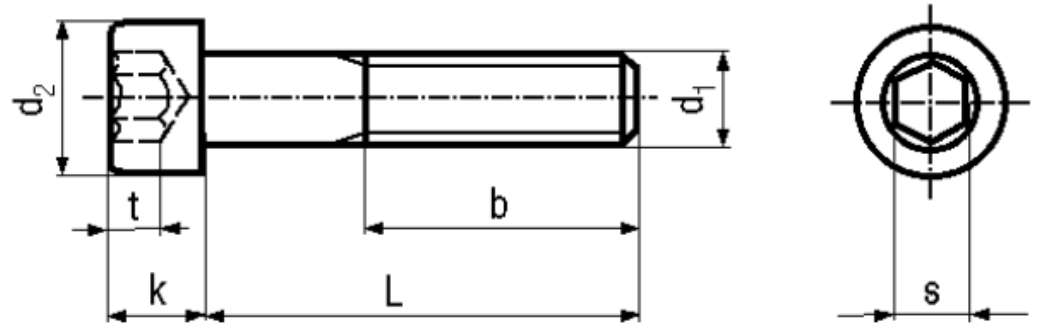

BN 613

Hexagon socket head cap screws
partially threaded
partially threaded

DIN 912
ISO 4762
~UNI 5931

Material Quality

Article No. - 1234412

d ₁	M8
L	80
d ₂	13
b	28
k max.	8
s	6
t min.	4

DIN 912: Standard withdrawn

Socket head cap screws low head typ acc. DIN 7984 / DIN 6912: BN 2844 / BN 1350.

X-ON Electronics

Largest Supplier of Electrical and Electronic Components

Click to view similar products for [Screws & Fasteners](#) category: