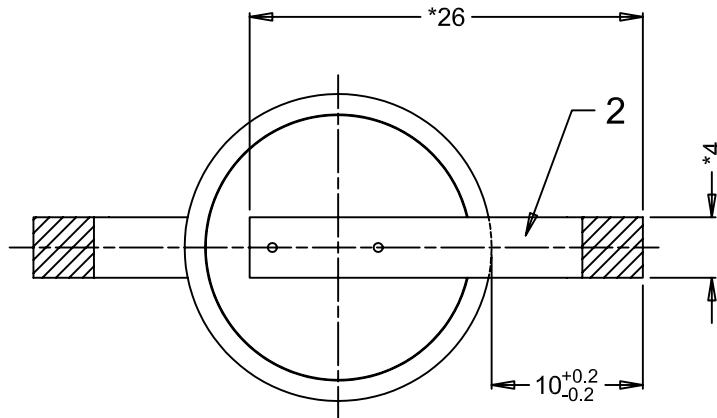

# VARTA Microbattery

mobility for you

Note: \* Dimensions for reference only

Approx. wt: 3 g

4	R194/06	Tin plating area of tag change to 4mm was 5mm	2006-11-10	TitisWS	
3	C082/06	Change tags	2006-09-18	Ratna	
2	C010/06	Move the "VARTA" and "+"	2006-01-20	Ida	
1	R113/04	Add date code MMYR to identification the laser machine	2004-12-22	Ratna	
No	AO No	Revisions	1	Date	Name

<b>Projection:</b>		<b>Material:</b> Refer to part list no: 004750		<b>Description:</b> <b>3V CR2032 LF</b> with casing and solder tags	
<b>Dimensions in mm</b>		<b>Prepared &amp; Checked</b> 2000-07-01 TitisWS		<b>Verified &amp; Approved</b>	
<b>Tolerance:</b> As specified		<b>Scale:</b> 2 : 1		<b>Dwg. No:</b> 004750	
				<b>VKB Order No:</b> 06032 301 501	