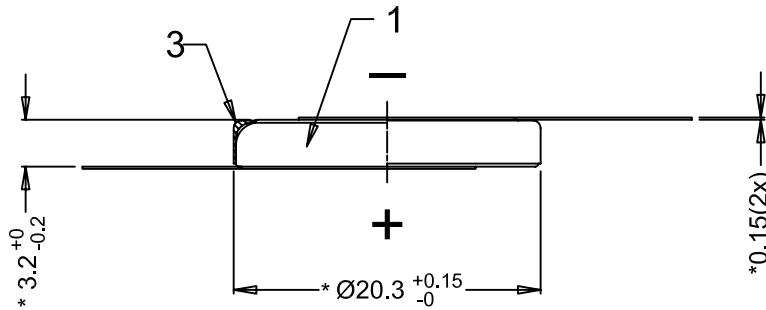

# VARTA Microbattery

mobility for you

Note: \* Dimensions for reference only

Approx. wt: 3 g

4	R194/06	Tin plating area of tag change to 4mm was 5mm	2006-11-10	TitisWS	
3	C082/06	Change tags	2006-09-18	Ratna	
2	C010/06	Move the "VARTA" and "+"	2006-01-20	Ida	
1	R113/04	Add date code MMYR to identification the laser machine	2004-12-22	Ratna	
No	AO No	Revisions	1	Date	Name

<b>Projection:</b>		<b>Material:</b> Refer to part list no: 004750		<b>Description:</b> <b>3V CR2032 LF</b> with casing and solder tags	
<b>Dimensions in mm</b>		<b>Prepared &amp; Checked</b> 2000-07-01 TitisWS		<b>Verified &amp; Approved</b>	
<b>Tolerance:</b> As specified		<b>Scale:</b> 2 : 1		<b>Dwg. No:</b> 004750	
				<b>VKB Order No:</b> 06032 301 501	