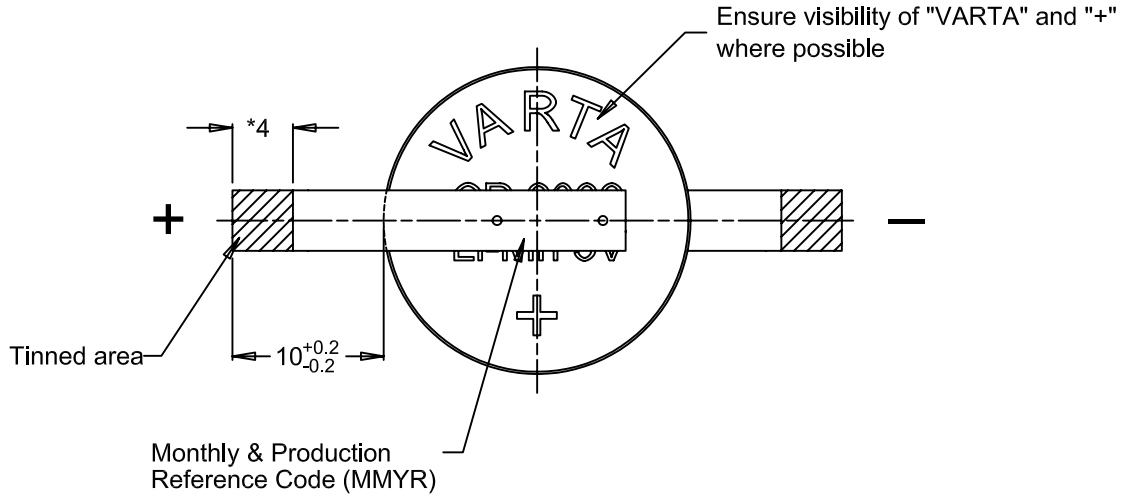

# VARTA Microbattery

mobility for you

Note: \* Dimensions for reference only

Approx. wt: 3 g

4	R194/06	Tin plating area of tag change to 4mm was 5mm	2006-11-10	TitisWS	
3	C082/06	Change tags	2006-09-18	Ratna	
2	C010/06	Move the "VARTA" and "+"	2006-01-20	Ida	
1	R113/04	Add date code MMYR to identification the laser machine	2004-12-22	Ratna	
No	AO No	Revisions	1	Date	Name

<b>Projection:</b>		<b>Material:</b> Refer to part list no: 004750		<b>Description:</b> <b>3V CR2032 LF</b> with casing and solder tags	
<b>Dimensions in mm</b>		<b>Prepared &amp; Checked</b> 2000-07-01 TitisWS		<b>Verified &amp; Approved</b>	
<b>Tolerance:</b> As specified		<b>Scale:</b> 2 : 1		<b>Dwg. No:</b> 004750	
				<b>VKB Order No:</b> 06032 301 501	