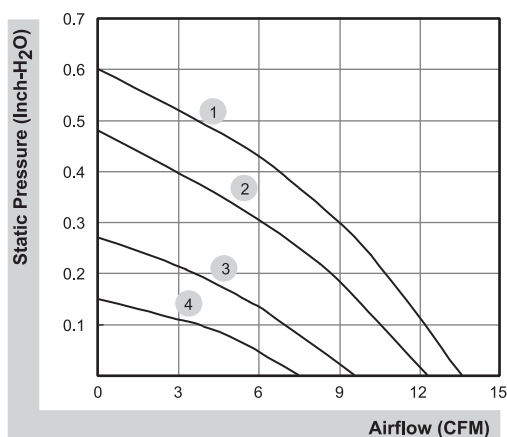

■ Air Flow-Static Pressure Characteristics