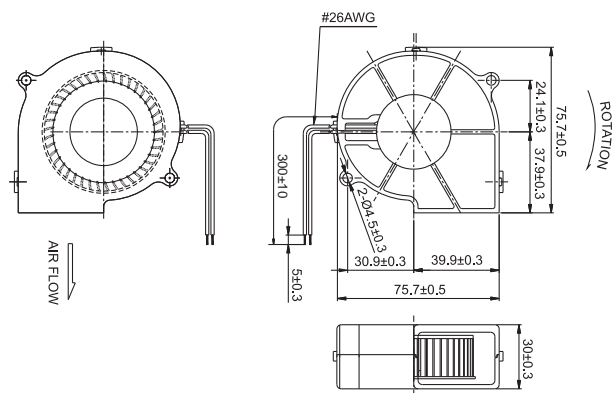

■ External dimensions(mm)

*All model could be customized. Please contact with Sunon Sales.

*Specifications are subject to change without notice. Please Visit SUNON website at <http://www.sunon.com> for update information.