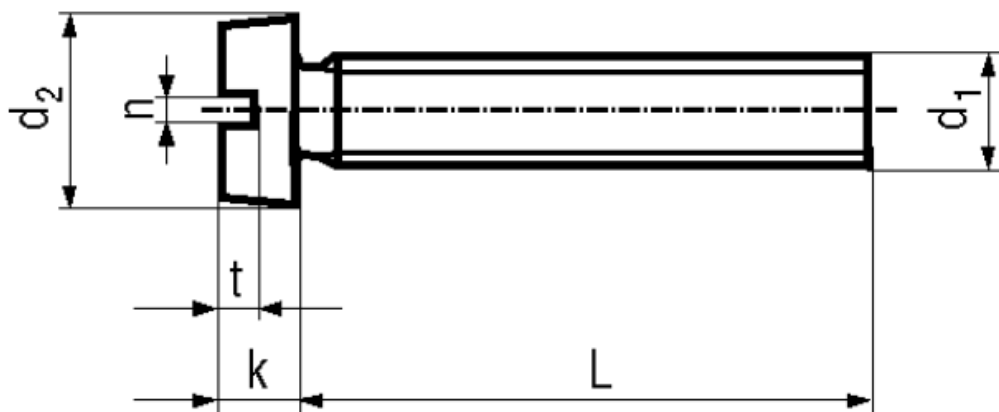

BN 650

Slotted cheese head screws

DIN 84 A
~ISO 1207
~UNI 6107

Material	Stainless steel	Quality	A2
----------	------------------------	---------	-----------

Article No. - 1243950

d ₁	M2,5
L	16
d ₂	4,5
k	1,6
n	0,6
t min.	0,7

DIN 84: Standard withdrawn
All lengths fully threaded.

X-ON Electronics

Largest Supplier of Electrical and Electronic Components

Click to view similar products for [Screws & Fasteners](#) category:

Click to view products by [Bossard](#) manufacturer: