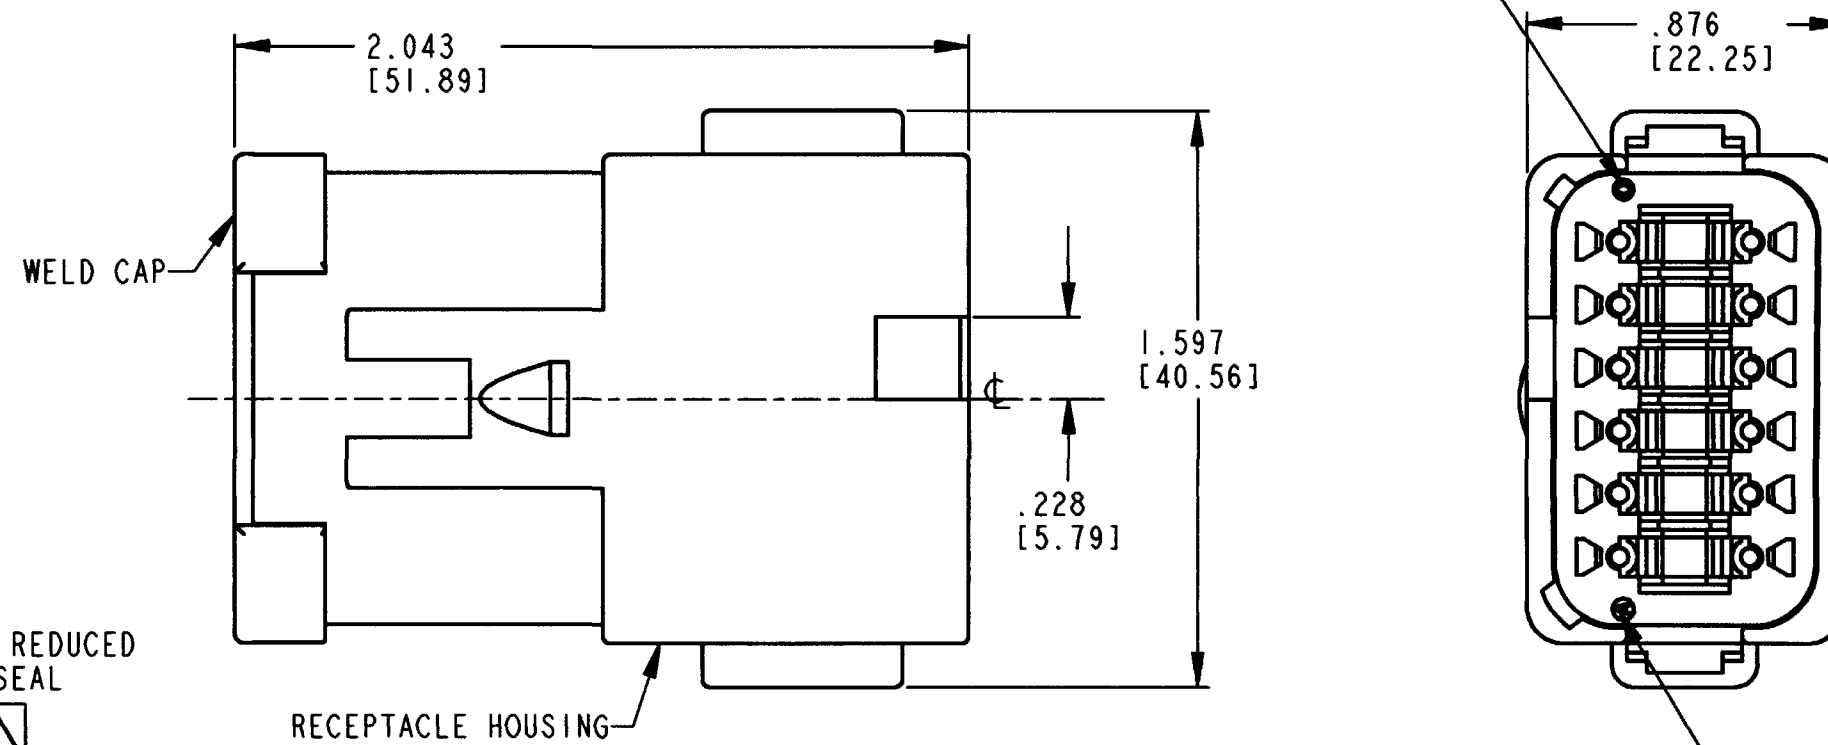

-E- DESIGNATES REDUCED DIAMETER WIRE SEAL

CONTACT SIZE	MIN. INSUL O.D.	MAX. INSUL O.D.	WIRE RANGE [mm ²] REF ONLY
16	.053 [1.35]	.120 [3.05]	14-20 AWG [2.0-0.5]

REV NC DT04-12PA-BE04

REVISIONS			
SYM	DESCRIPTION	DATE	APPROVED
NC	NEW RELEASE PER E.O. P17758	6/11/02	ROR

DATE CODE: YEAR IS REPRESENTED BY LAST NUMERICAL DIGIT. EX: 0=2000.

DATE CODE: MONTH IS REPRESENTED BY SEQUENTIAL ALPHA CHARACTERS. EX: A=JANUARY.

4. THIS RECEPTACLE MATES WITH THE DT06-12SA-**** PLUG (**** = ALL MODIFICATIONS). CONSULT FACTORY FOR MODIFICATIONS.

3. FOR CONTACTS AND WIRE PERFORMANCE AND APPLICATION CHARACTERISTICS SEE ENVELOPE DRAWING 0425-015-0000 AND 0425-017-0000.

2. DIMENSIONS ARE ±.025[0.64] UNLESS OTHERWISE SPECIFIED.

1. DIMENSIONS ARE IN INCHES [MILLIMETERS].

NOTES:

SIGNATURE & DATE	
DR	T. YOHANNES 08MAY02
CHK	<i>[Signature]</i> 5/28/02
PE	<i>[Signature]</i> 5/8/02
APPD	<i>[Signature]</i> 5-8-02
SCALE	NONE WT

12 WAY RECEPTACLE
EXTRA KEY W/ CAP
-BE04 MOD.
-A- ARRANGEMENT
COLOR:BLACK
DT SERIES