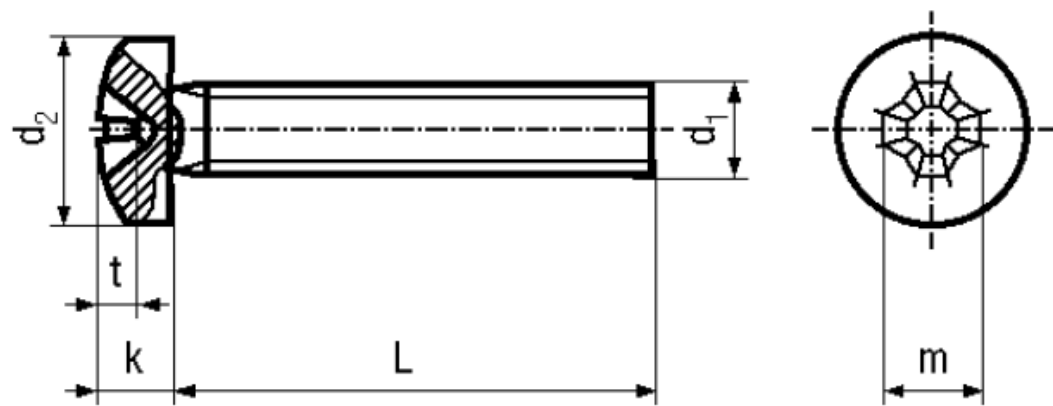

BN 660

Cross recessed pan head screws
Phillips H

DIN 7985 A
~ISO 7045
~UNI 7687

Material	Stainless steel	Quality	A2
----------	------------------------	---------	-----------

Article No. - 1250345

d_1	M2
L	6
d_2 max.	4
k max.	1,72
Phillips	1
m~	2,5
t min.	1,1
t max.	1,4

DIN 7985: Standard withdrawn

Screw driver bits 1/4": BN 31515 and BN 10639 / CG 1.

X-ON Electronics

Largest Supplier of Electrical and Electronic Components

Click to view similar products for [Screws & Fasteners](#) category: