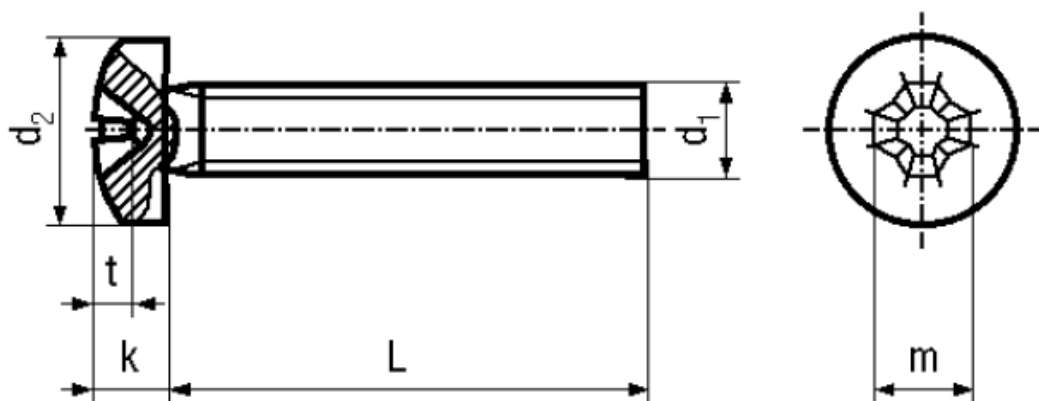

BN 660

Cross recessed pan head screws

Phillips H

DIN 7985 A

~ISO 7045

~UNI 7687

Material	Stainless steel	Quality	A2
----------	-----------------	---------	----

Article No. - 1250450

d ₁	M2,5
L	12
d ₂ max.	5
k max.	2,12
Phillips	1
m~	2,7
t min.	1,3
t max.	1,6

DIN 7985: Standard withdrawn

Screw driver bits 1/4": BN 31515 and BN 10639 / CG 1.

X-ON Electronics

Largest Supplier of Electrical and Electronic Components