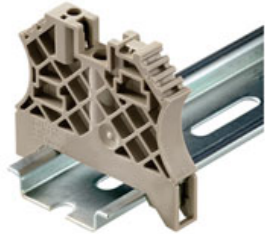

Marker holders for patch distributors and potential distributors

The accessories of the other ranges of modular terminals can also be used for the P-Series in order to reduce the number of variations. The accessories render possible appropriate solutions for all - even non-standard - tasks. The accessories must comply with the same quality standards as the modular terminals themselves.

Weidmüller's range of products includes end brackets that guarantee a permanent, reliable mounting on the terminal rail and prevent sliding. Versions with and without screws are available. The end brackets include marking options, also for group markers, and also a test plug holder.